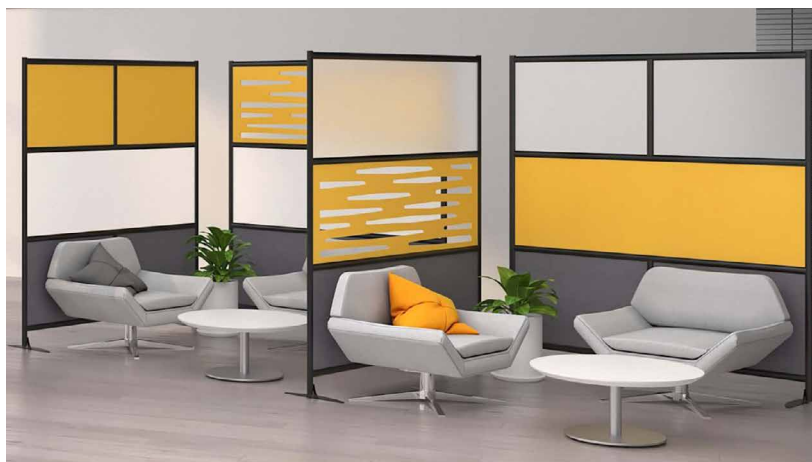

## ROOM DIVIDERS

Completely customizable, our contemporary Urban Wall room dividers are designed for versatility and functionality. Create meeting rooms, collaboration huddle spaces, break rooms, customer or patient waiting rooms, and private work areas without incurring costly construction. Available with silver or black frame.