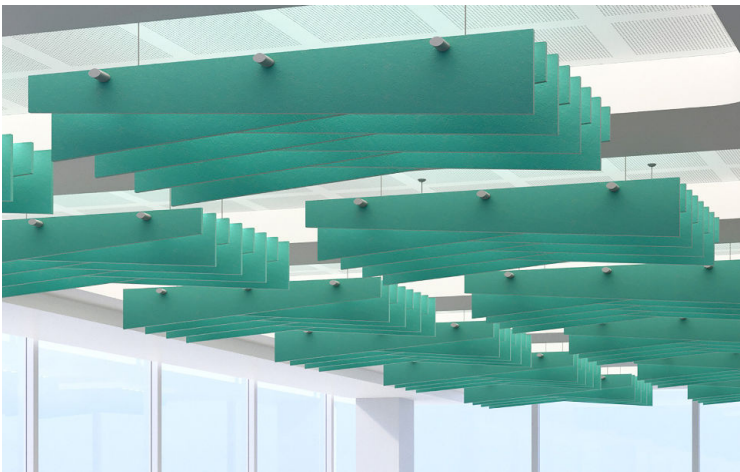

ECHODECO® BAFFLES

QUIET, BALANCED AND AIRY

Finetune acoustics in your workspace with EchoDeco® Baffles. Create an overhead statement that clarifies sound and reduces reverberation. Available in 19 designs.

PRODUCT SPECIFICATIONS

DIMENSIONS

Widths	Depths	Heights
48"	48"	Max and Min
60"	60"	Varies by Design
72"		
84"		
96"		
Custom sizes available		

MATERIALS

Acoustic EchoScope	
Material Thickness 3/8" (9mm)	Material Thickness 3/4" (18mm)
<ul style="list-style-type: none"> Highly NRC rated at 0.85 Fire rating - ASTM E84 Class A VOC and Red Dye Free Made from recycled contents 26 color finishes 	<ul style="list-style-type: none"> Highly NRC rated at 0.90 Fire rating - ASTM E84 Class A VOC and Red Dye Free Made from recycled contents 10 color finishes