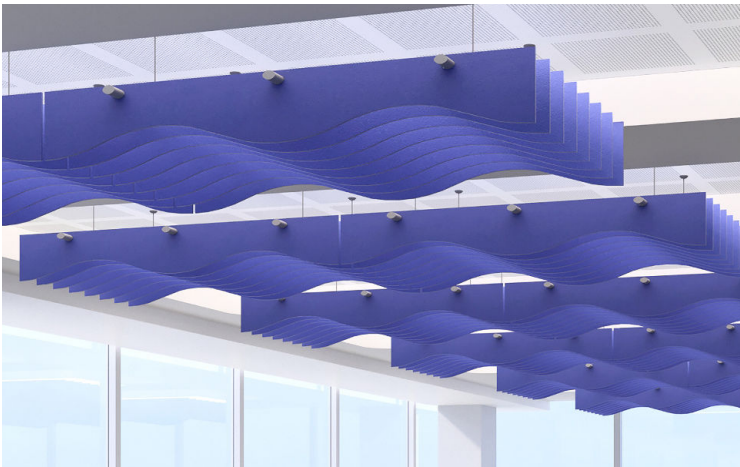

ECHODECO® BAFFLES

QUIET, BALANCED AND AIRY

Finetune acoustics in your workspace with EchoDeco® Baffles. Create an overhead statement that clarifies sound and reduces reverberation. Available in 19 designs.

PRODUCT SPECIFICATIONS

DIMENSIONS

Widths	Depths	Heights
48"	48"	Max and Min
60"	60"	Varies by Design
72"		
84"		
96"		
Custom sizes available		

MATERIALS

Acoustic EchoScope	
Material Thickness 3/8" (9mm)	Material Thickness 3/4" (18mm)
<ul style="list-style-type: none"> Highly NRC rated at 0.85 Fire rating - ASTM E84 Class A VOC and Red Dye Free Made from recycled contents 26 color finishes 	<ul style="list-style-type: none"> Highly NRC rated at 0.90 Fire rating - ASTM E84 Class A VOC and Red Dye Free Made from recycled contents 10 color finishes