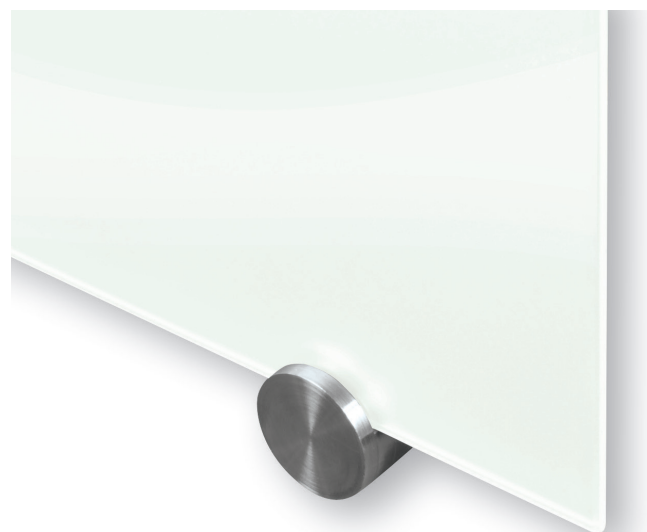

Stainless Steel silver
mounting standoffs