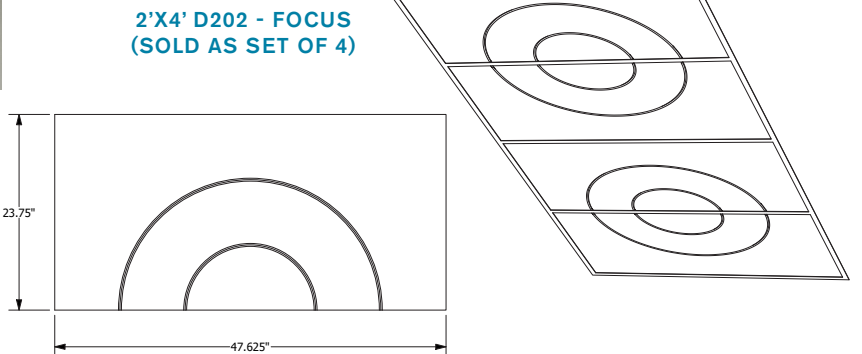

2'X2' D201 - WAVE  
(SOLD AS SET OF 8)

2'X4' D201 - WAVE  
(SOLD AS SET OF 4)

2'X2' D202 - FOCUS  
IN P103 PEAR

2'X2' D202 - FOCUS  
(SOLD AS SET OF 8)

2'X4' D202 - FOCUS  
(SOLD AS SET OF 4)

ECHODECO® CEILING TILE DESIGNS