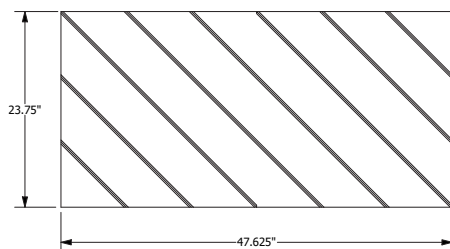

## ECHODECO® CEILING TILES

**Sold in Sets:**

**2'x2' - Set of 8**

**2'x4' - Set of 4**

Width	Height	Weight per Set (lbs)	Set Qty	Material Thickness 3/8" (9mm) List Price	Woodgrain Pattern Material Thickness 3/8" (9mm) List Price <small>(Available only for Design D200)</small>	Acoustic Sq. Ft. (Per Set)
23.75"	23.75"	13	8	\$687	\$802	32
23.75"	47.625"	13	4	\$727	\$882	32

**2'X2' D203 - PRISM**  
IN P114 SNOW & P119 MIDNIGHT

**2'X4' D203 - PRISM**  
(SOLD AS SETS OF 4)

**2'X2' D204 - BIAS**  
IN P108 RUBY & P114 SNOW

**2'X4' D204 - BIAS**  
(SOLD AS SETS OF 4)

ECHODECO® CEILING TILE DESIGNS