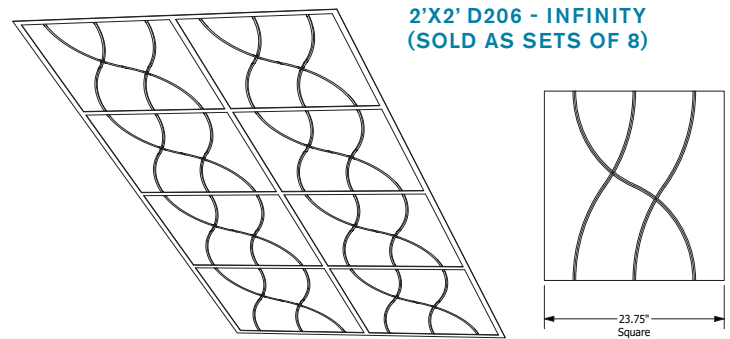

2'X2' D205 - ARROW  
IN P117 SKY

2'X2' D205 - ARROW  
(SOLD AS SETS OF 8)

2'X4' D205 - ARROW  
(SOLD AS SETS OF 4)

2'X2' D206 - INFINITY  
IN P106 ICED GREY

2'X2' D206 - INFINITY  
(SOLD AS SETS OF 8)

2'X4' D206 - INFINITY  
(SOLD AS SETS OF 4)

ECHODECO® CEILING TILE DESIGNS

2'X2' D207 - PLAID  
IN P102 COBALT

2'X4' D207 - PLAID  
(SOLD AS SETS OF 4)

2'X2' D208 - JUNCTION  
IN P109 TANGERINE & P114 SNOW

2'X4' D208 - JUNCTION  
(SOLD AS SETS OF 4)