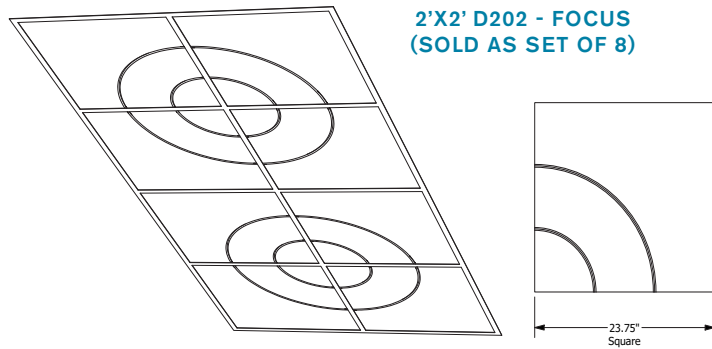

2'X2' D202 - FOCUS
(SOLD AS SET OF 8)