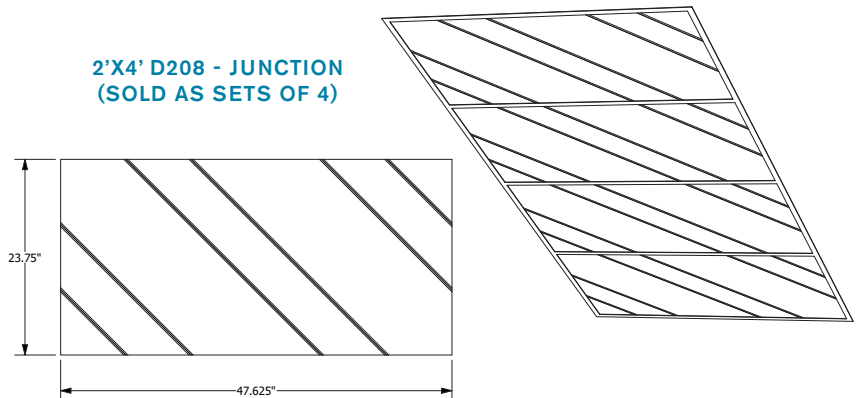

ECHODECO® CEILING TILE DESIGNS

2'X2' D207 - PLAID  
IN P102 COBALT

2'X4' D207 - PLAID  
(SOLD AS SETS OF 4)

2'X2' D208 - JUNCTION  
IN P109 TANGERINE & P114 SNOW

2'X4' D208 - JUNCTION  
(SOLD AS SETS OF 4)