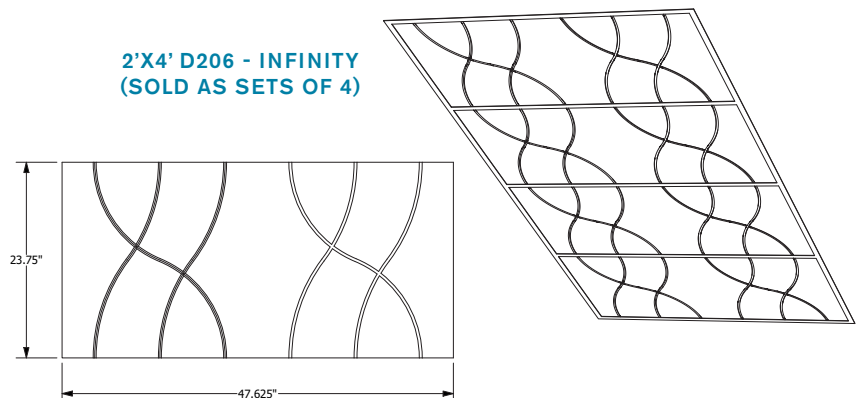

2'X2' D205 - ARROW  
IN P117 SKY

2'X2' D205 - ARROW  
(SOLD AS SETS OF 8)

2'X4' D205 - ARROW  
(SOLD AS SETS OF 4)

2'X2' D206 - INFINITY  
IN P106 ICED GREY

2'X2' D206 - INFINITY  
(SOLD AS SETS OF 8)

2'X4' D206 - INFINITY  
(SOLD AS SETS OF 4)

ECHODECO® CEILING TILE DESIGNS

2'X2' D207 - PLAID  
IN P102 COBALT

2'X4' D207 - PLAID  
(SOLD AS SETS OF 4)

2'X2' D208 - JUNCTION  
IN P109 TANGERINE & P114 SNOW

2'X4' D208 - JUNCTION  
(SOLD AS SETS OF 4)