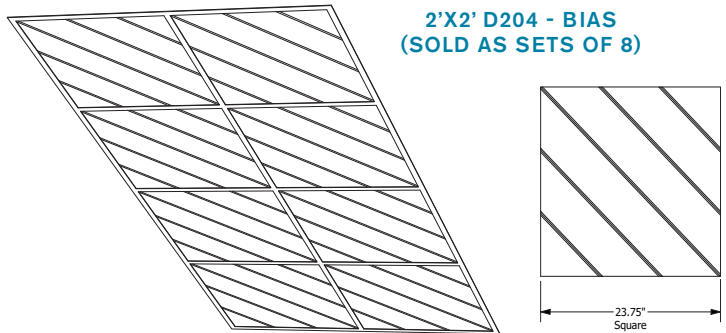

ECHODECO® CEILING TILE DESIGNS