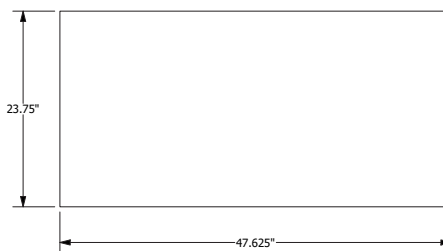

## ECHODECO® CEILING TILES

**Sold in Sets:**

**2'x2' - Set of 8**

**2'x4' - Set of 4**

Width	Height	Weight per Set (lbs)	Set Qty	Material Thickness 3/8" (9mm) List Price	Woodgrain Pattern Material Thickness 3/8" (9mm) List Price <small>(Available only for Design D200)</small>	Acoustic Sq. Ft. (Per Set)
23.75"	23.75"	13	8	\$687	\$802	32
23.75"	47.625"	13	4	\$727	\$882	32

## ECHODECO® CEILING TILE DESIGNS

**2'X2' D200 - SOLID IN P114 SNOW & P122 JET**

**2'X2' D200 - SOLID  
(SOLD AS SET OF 8)**

**2'X4' D200 - SOLID  
(SOLD AS SET OF 4)**

ECHODECO® CEILING TILE DESIGNS

2'X2' D201 - WAVE  
IN P111 SUNFLOWER & P123 SPRUCE