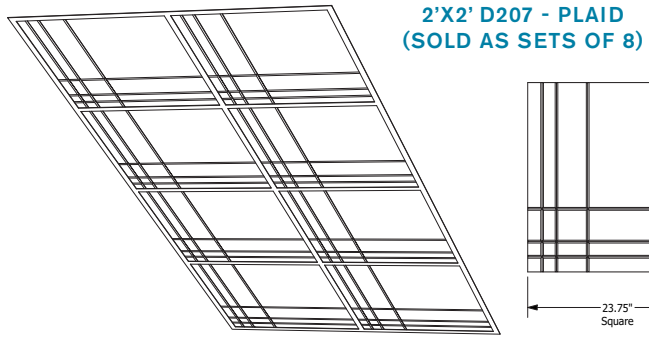

ECHODECO® CEILING TILE DESIGNS