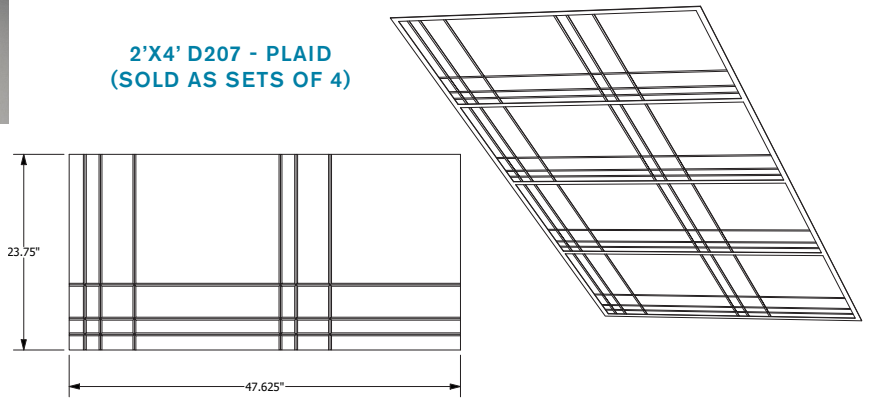

2'X4' D207 - PLAID
(SOLD AS SETS OF 4)