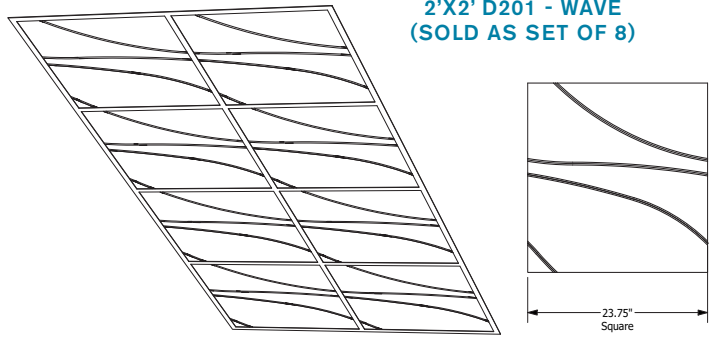

## ECHODECO® CEILING TILES

**Sold in Sets:**

**2'x2' - Set of 8**

**2'x4' - Set of 4**

Width	Height	Weight per Set (lbs)	Set Qty	Material Thickness 3/8" (9mm) List Price	Woodgrain Pattern Material Thickness 3/8" (9mm) List Price <small>(Available only for Design D200)</small>	Acoustic Sq. Ft. (Per Set)
23.75"	23.75"	13	8	\$687	\$802	32
23.75"	47.625"	13	4	\$727	\$882	32

## ECHODECO® CEILING TILE DESIGNS

**2'X2' D200 - SOLID IN P114 SNOW & P122 JET**

**2'X2' D200 - SOLID  
(SOLD AS SET OF 8)**

**2'X4' D200 - SOLID  
(SOLD AS SET OF 4)**

ECHODECO® CEILING TILE DESIGNS

2'X2' D201 - WAVE  
IN P111 SUNFLOWER & P123 SPRUCE