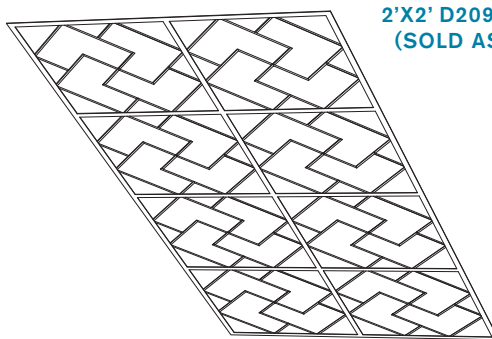

ECHODECO® CEILING TILE DESIGNS

2'X2' D207 - PLAID  
IN P102 COBALT

2'X4' D207 - PLAID  
(SOLD AS SETS OF 4)

2'X2' D208 - JUNCTION  
IN P109 TANGERINE & P114 SNOW

2'X4' D208 - JUNCTION  
(SOLD AS SETS OF 4)

# ECHODECO® CEILING TILE DESIGNS

**2'X2' D209 - INTERLOCK**  
**IN P116 OAT & P123 SPRUCE**

**2'X2' D209 - INTERLOCK**  
**(SOLD AS SETS OF 8)**

**2'X4' D209 - INTERLOCK**  
**(SOLD AS SETS OF 4)**

ECHOSCAPE™ 3/8" (9MM)