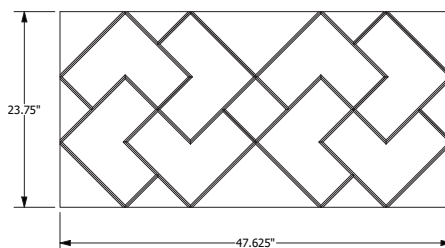

ECHODECO® CEILING TILE DESIGNS

2'X2' D207 - PLAID  
IN P102 COBALT

2'X4' D207 - PLAID  
(SOLD AS SETS OF 4)

2'X2' D208 - JUNCTION  
IN P109 TANGERINE & P114 SNOW

2'X4' D208 - JUNCTION  
(SOLD AS SETS OF 4)

# ECHODECO® CEILING TILE DESIGNS

**2'X2' D209 - INTERLOCK**  
**IN P116 OAT & P123 SPRUCE**

**2'X2' D209 - INTERLOCK**  
**(SOLD AS SETS OF 8)**

**2'X4' D209 - INTERLOCK**  
**(SOLD AS SETS OF 4)**

ECHOSCAPE™ 3/8" (9MM)