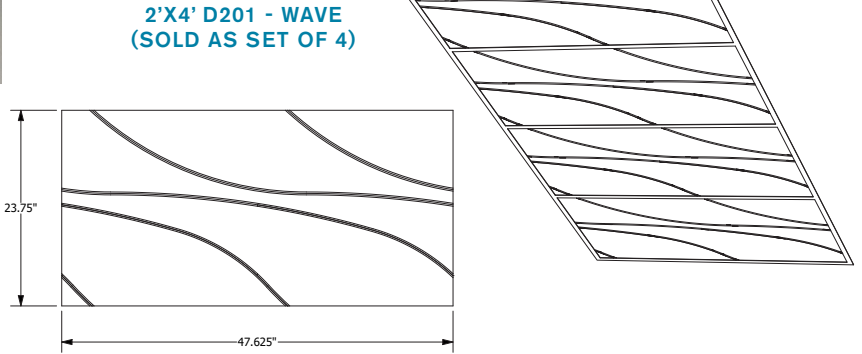

2'X4' D201 - WAVE
(SOLD AS SET OF 4)