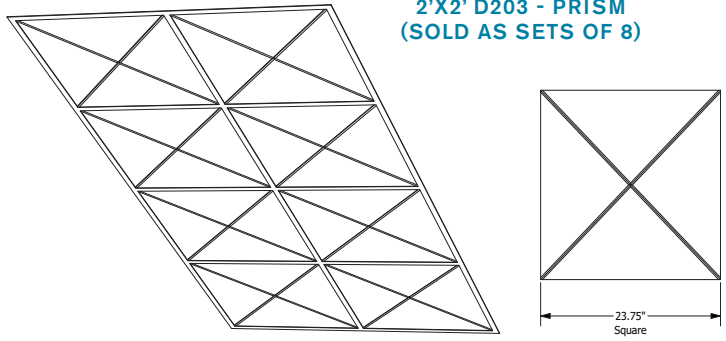

ECHODECO® CEILING TILE DESIGNS