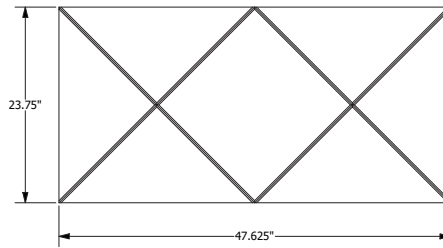

2'X4' D203 - PRISM
(SOLD AS SETS OF 4)