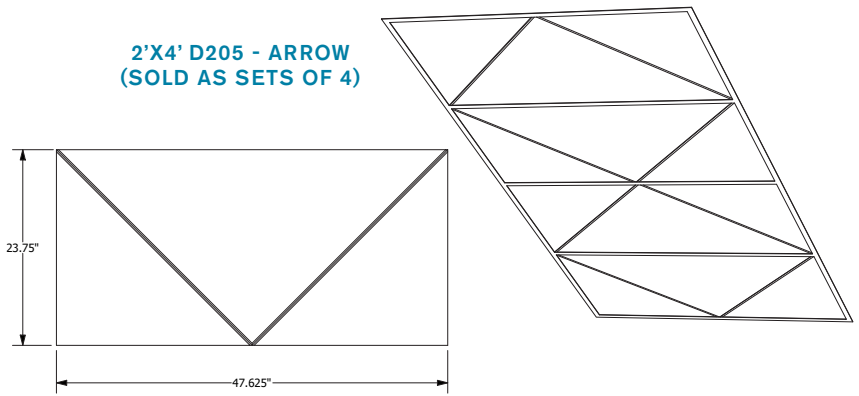

2'X4' D205 - ARROW
(SOLD AS SETS OF 4)