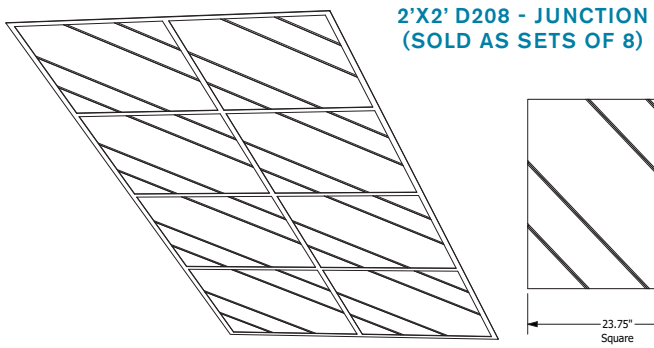

ECHODECO® CEILING TILE DESIGNS

2'X2' D207 - PLAID  
IN P102 COBALT

2'X4' D207 - PLAID  
(SOLD AS SETS OF 4)

2'X2' D208 - JUNCTION  
IN P109 TANGERINE & P114 SNOW

2'X4' D208 - JUNCTION  
(SOLD AS SETS OF 4)