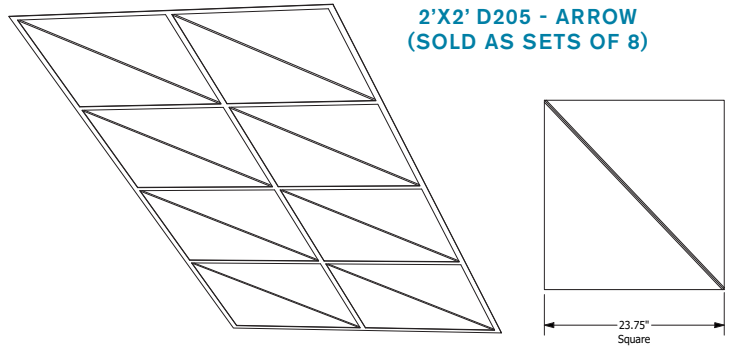

2'X2' D205 - ARROW
(SOLD AS SETS OF 8)