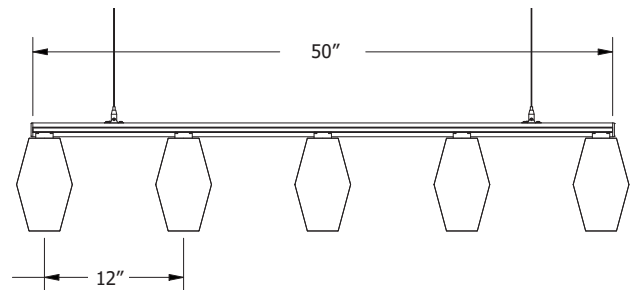

3 BEAMS
TRAVE (D402) IN GRAPHITE GREY (PR181)

4 BEAM
TRAVE (D402) IN BLUEPRINT (P125)

5 BEAMS
TRAVE (D402) IN SPRUCE (P123)

3 BEAMS

4 BEAMS

5 BEAMS

ECHODECO® BEAM BAFFLES - DESIGNS

ECHODECO® BEAM BAFFLES - SINGLE BALK DESIGN (D403)