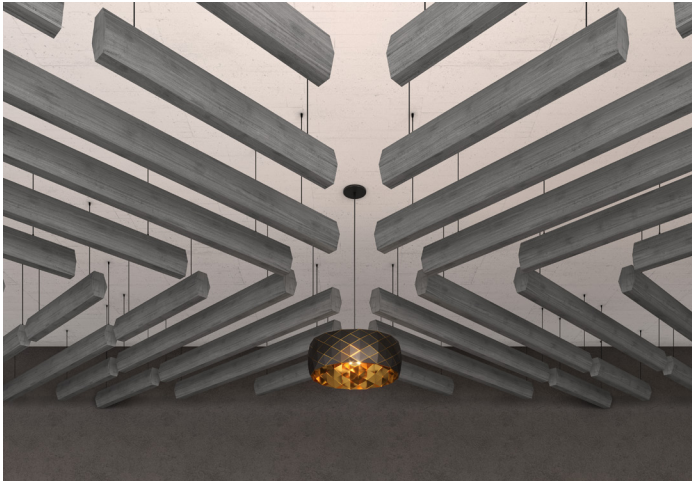

3 BEAMS

4 BEAMS

5 BEAMS

ECHODECO® BEAM BAFFLES - DESIGNS

ECHODECO® BEAM BAFFLES - SINGLE TRAVE DESIGN (D402)

TRAVE (D402) IN GRAPHITE GREY (PR181)

TRAVE (D402)

ECHODECO® BEAM BAFFLES ON RAILS TRAVE DESIGN (D402)