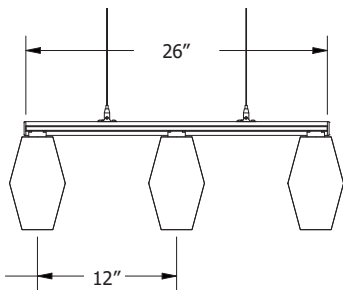

ECHODECO® BEAM BAFFLES - DESIGNS

ECHODECO® BEAM BAFFLES - SINGLE TRAVE DESIGN (D402)

ECHODECO® BEAM BAFFLES ON RAILS TRAVE DESIGN (D402)

3 BEAMS