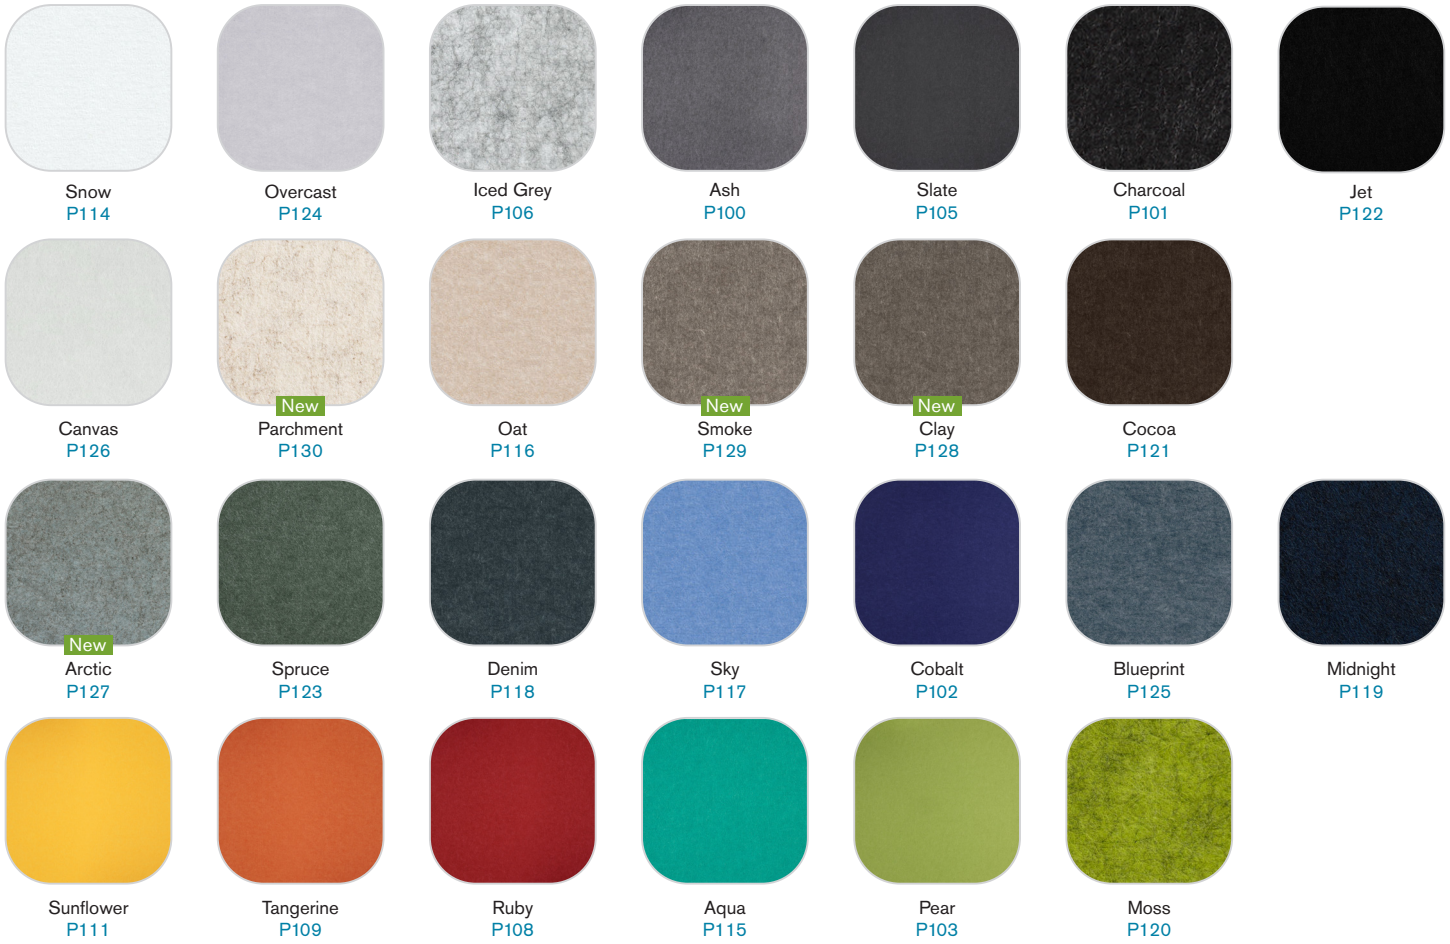

MATERIAL OPTIONS

ECHOSCAPE™ 3/8" (9MM)