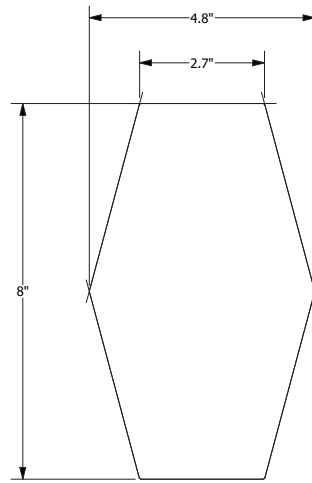

3 BEAMS

4 BEAMS

5 BEAMS

ECHODECO® BEAM BAFFLES - DESIGNS

ECHODECO® BEAM BAFFLES - SINGLE TRAVE DESIGN (D402)

TRAVE (D402) IN GRAPHITE GREY (PR181)

TRAVE (D402)

ECHODECO® BEAM BAFFLES ON RAILS TRAVE DESIGN (D402)