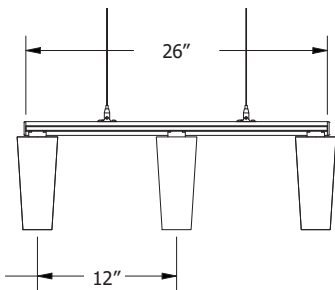

VIGA (D401) IN WALNUT (PR183)

VIGA (D401)

ECHODECO® BEAM BAFFLES ON RAILS VIGA DESIGN (D401)

3 BEAMS
VIGA (D401) IN PARCHMENT (P130)

4 BEAM
VIGA (D401) IN MAHOGANY (PR184)

5 BEAMS
VIGA (D401) IN SLATE (P105)