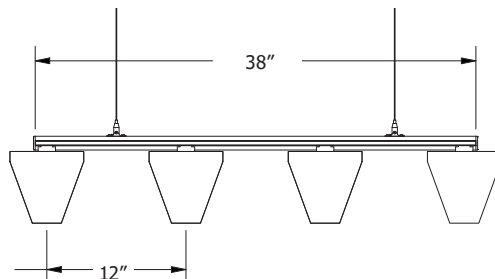

ECHODECO® BEAM BAFFLES - DESIGNS

ECHODECO® BEAM BAFFLES - SINGLE BALK DESIGN (D403)

ECHODECO® BEAM BAFFLES ON RAILS BALK DESIGN (D403)

4 BEAMS