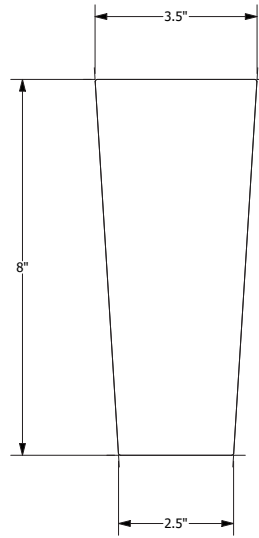

VIGA (D401)