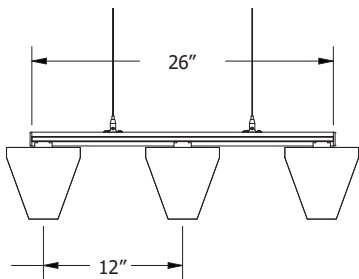

ECHODECO® BEAM BAFFLES - DESIGNS

ECHODECO® BEAM BAFFLES - SINGLE BALK DESIGN (D403)

ECHODECO® BEAM BAFFLES ON RAILS BALK DESIGN (D403)

3 BEAMS