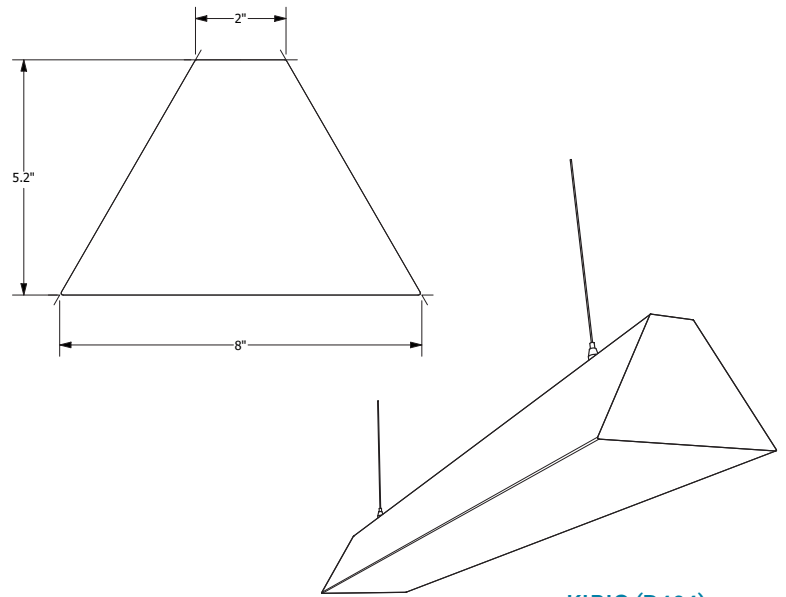

5 BEAMS
BALK (D403) IN SMOKE (P129)

3 BEAMS

4 BEAMS

5 BEAMS

ECHODECO® BEAM BAFFLES - DESIGNS

ECHODECO® BEAM BAFFLES - SINGLE KIRIS DESIGN (D404)

KIRIS (D404) IN PEAR (P103)

KIRIS (D404)