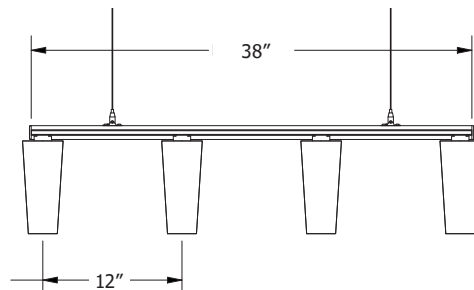

ECHODECO® BEAM BAFFLES - DESIGNS

ECHODECO® BEAM BAFFLES - SINGLE VIGA DESIGN (D401)

ECHODECO® BEAM BAFFLES ON RAILS VIGA DESIGN (D401)

4 BEAMS