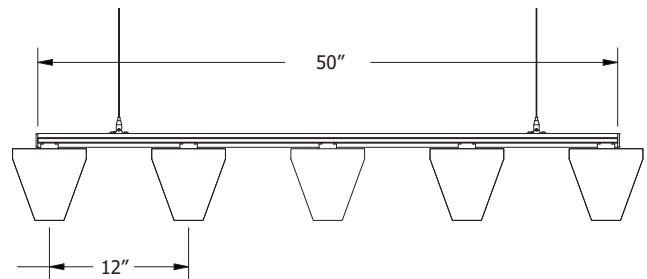

ECHODECO® BEAM BAFFLES - DESIGNS

ECHODECO® BEAM BAFFLES - SINGLE BALK DESIGN (D403)

ECHODECO® BEAM BAFFLES ON RAILS BALK DESIGN (D403)

5 BEAMS