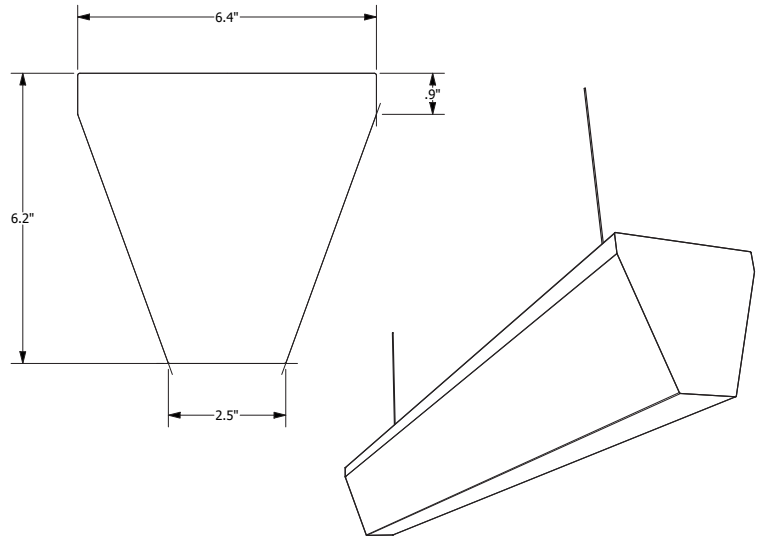

BALK (D403)