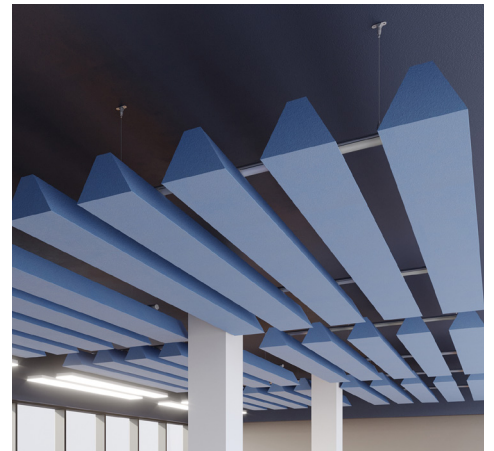

5 BEAMS
KIRIS (D404) IN SKY (P117)