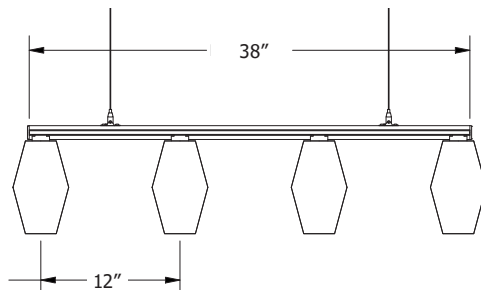

3 BEAMS
TRAVE (D402) IN GRAPHITE GREY (PR181)

4 BEAM
TRAVE (D402) IN BLUEPRINT (P125)

5 BEAMS
TRAVE (D402) IN SPRUCE (P123)

3 BEAMS

4 BEAMS

5 BEAMS

ECHODECO® BEAM BAFFLES - DESIGNS

ECHODECO® BEAM BAFFLES - SINGLE BALK DESIGN (D403)