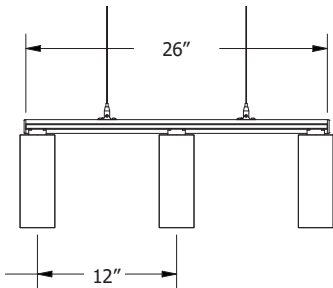

ECHODECO® BEAM BAFFLES - SINGLE
KORA DESIGN (D400)

ECHODECO® BEAM BAFFLES ON RAILS
KORA DESIGN (D400)

3 BEAMS