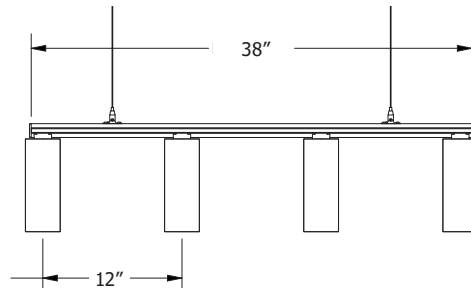

ECHODECO® BEAM BAFFLES - SINGLE
KORA DESIGN (D400)

ECHODECO® BEAM BAFFLES ON RAILS
KORA DESIGN (D400)

4 BEAMS