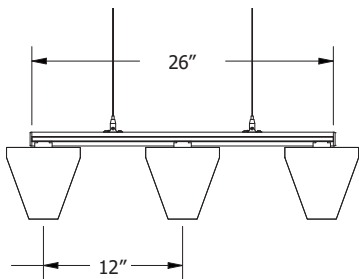

ECHODECO® BEAM BAFFLES ON RAILS KIRIS DESIGN (D404)

3 BEAMS
KIRIS (D404) IN WALNUT (PR183)

4 BEAM
KIRIS (D404) IN CLAY (P128)

5 BEAMS
KIRIS (D404) IN SKY (P117)

3 BEAMS

4 BEAMS

5 BEAMS

ACCESSORIES