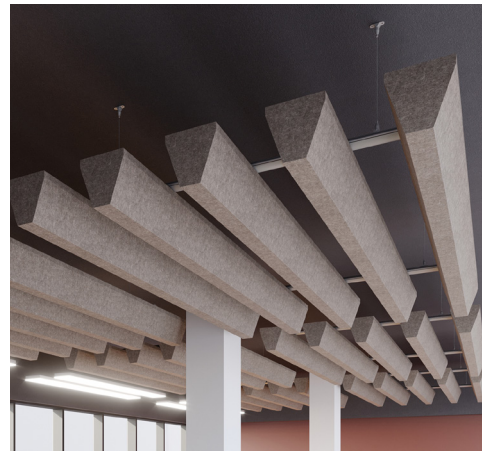

BALK (D403) IN ICED GREY, MOSS, AQUA, SUNFLOWER AND BIRCH (P108, P120, P115, P111 AND PR180)

BALK (D403)

ECHODECO® BEAM BAFFLES ON RAILS BALK DESIGN (D403)

3 BEAMS
BALK (D403) IN CLASSIC GREY
(PR180)

4 BEAM
BALK (D403) IN PEAR (P103)