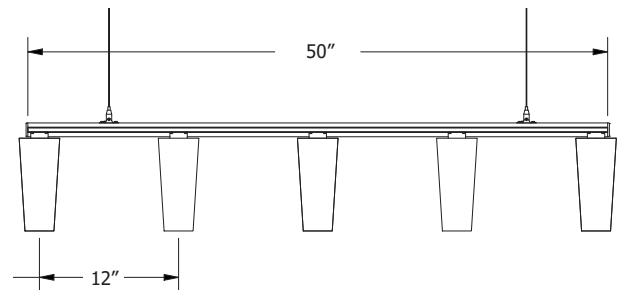

3 BEAMS

4 BEAMS

5 BEAMS

ECHODECO® BEAM BAFFLES - DESIGNS

ECHODECO® BEAM BAFFLES - SINGLE TRAVE DESIGN (D402)

TRAVE (D402) IN GRAPHITE GREY (PR181)

TRAVE (D402)

ECHODECO® BEAM BAFFLES ON RAILS TRAVE DESIGN (D402)