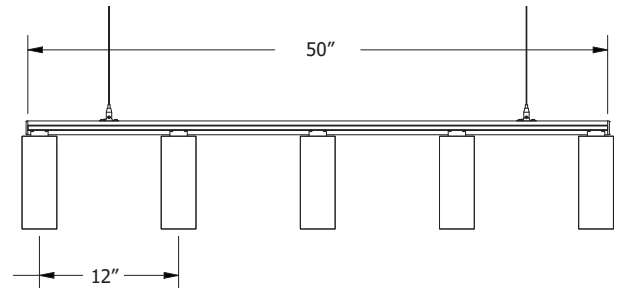

ECHODECO® BEAM BAFFLES - SINGLE
KORA DESIGN (D400)

ECHODECO® BEAM BAFFLES ON RAILS
KORA DESIGN (D400)

5 BEAMS