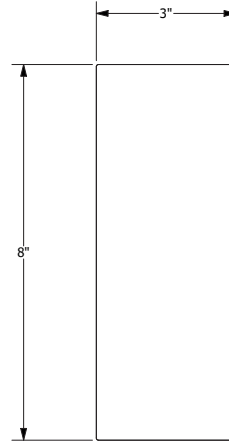

*Compatible with standard 1" (15/16") ceiling grids

**Threaded Rod not included

NOTE:
All pricing in USD

ECHODECO® BEAM BAFFLES - SINGLE
KORA DESIGN (D400)

KORA (D400) IN MAHAGONY (PR184)

KORA (D400)

ECHODECO® BEAM BAFFLES ON RAILS
KORA DESIGN (D400)