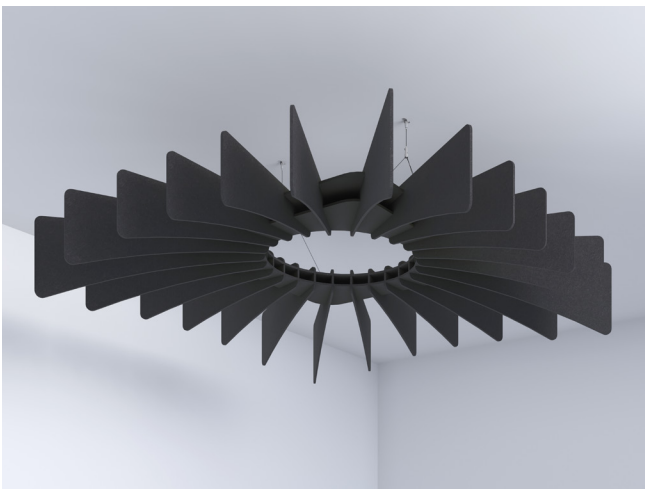

Quadrant
(QUA)

Width	Fin Depth
48"	9.13"
60"	10.65"
72"	12.18"