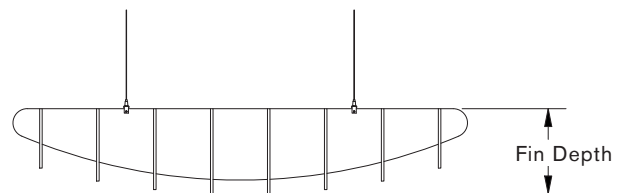

# CRESHENDO™ BAFFLE DESIGNS

**LATTICE (LAT) DESIGN IN SUNFLOWER (P111) AND TANGERINE (P109)**

**Lattice  
(LAT)**

Diameter	Fin Depth
48"	7.83"
72"	11.93"

## CEILING MOUNT OPTIONS

ACT GRID CEILING MOUNT  
(G)

COMPATIBLE WITH STANDARD 1" (15/16")  
CEILING GRIDS

PERMANET MOUNT  
(P)

LOOP MOUNT  
(L)