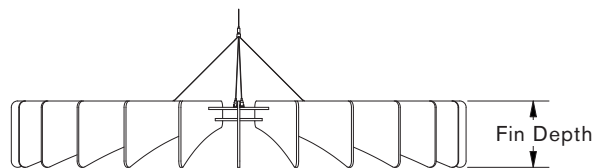

NOTE:  
All pricing in USD  
\*Compatible with standard 1" (15/16") ceiling grids

STAR (STR) DESIGN IN SKY (P117), COBALT (P102), AND AQUA (P115)

Star  
(STR)

Width	Fin Depth
60"	7.50"
72"	7.50"
90"	7.50"

# CRESHHENDO™ BAFFLE DESIGNS

**DISK (DSK) DESIGN IN MOSS (P117) AND SLATE (P105)**

**Disk (DSK)**

Width	Fin Depth
48"	7.64"
60"	9.25"
72"	10.50"