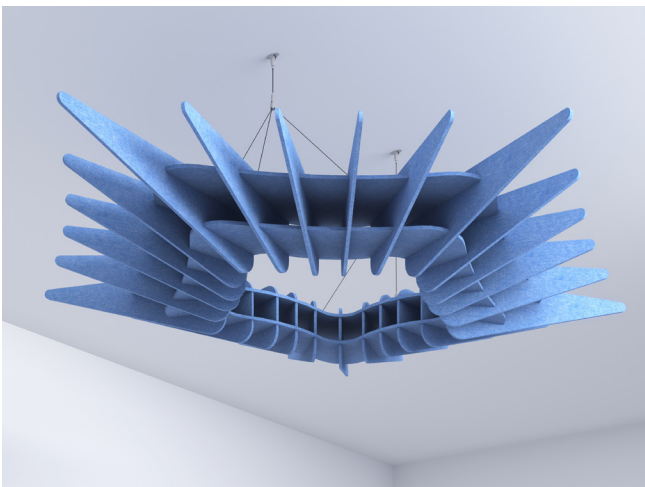

## STRIKING STYLE, STUNNING SILENCE

CreSHHendo™ is an acoustic baffle that merges the elegance of a pendant fixture with the science of noise reduction. With its striking appearance and quiet strength, CreSHHendo™ is not just a functional piece, it's a statement. Perfect for spaces that blend style and tranquility, it's an easy way to make your space look amazing and sound even better.

## CRESHHENDO™ BAFFLES (CRE)

Design	Fixed Size	EchoScape™ 3/8" (9mm) One Color or Two Color Options List Price	Ceiling Mount Options G = ACT Grid Mount* P = Permanent Mount L = Loop Mount	Weight (lbs)	Acoustic Material Square Footage
Star (STR)	60"	\$1,150	+\$0	14	38
	72"	\$1,350	+\$0	16	47
	90"	\$1,490	+\$0	19	57
Disk (DSK)	48"	\$980	+\$0	13	35
	60"	\$1,270	+\$0	16	48
	72"	\$1,490	+\$0	20	62
Orb (ORB)	60"	\$1,280	+\$0	13	36
	72"	\$1,490	+\$0	16	46
Quadrant (QUA)	48"	\$920	+\$0	14	39
	60"	\$1,260	+\$0	18	56
	72"	\$1,490	+\$0	23	73
Lattice (LAT)	48"	\$760	+\$0	11	29
	72"	\$1,370	+\$0	20	61

NOTE:  
All pricing in USD  
\*Compatible with standard 1" (15/16") ceiling grids

STAR (STR) DESIGN IN SKY (P117), COBALT (P102), AND AQUA (P115)

Star  
(STR)

Width	Fin Depth
60"	7.50"
72"	7.50"
90"	7.50"