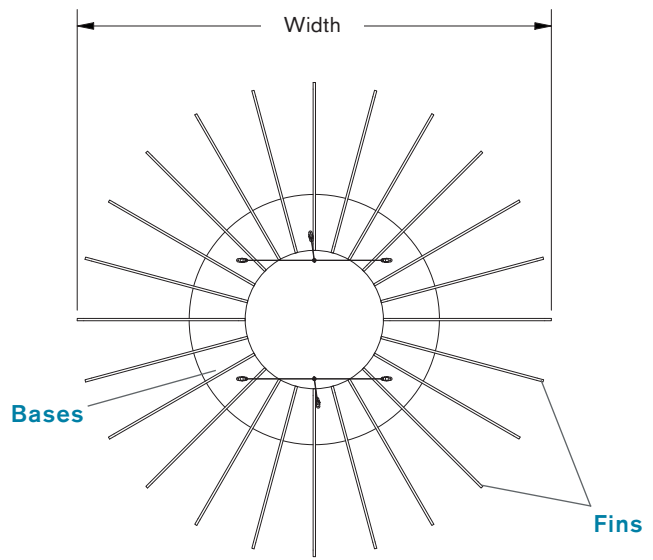

CRESHHENDO™ BAFFLE DESIGNS

Disk (DSK)

Width	Fin Depth
48"	7.64"
60"	9.25"
72"	10.50"