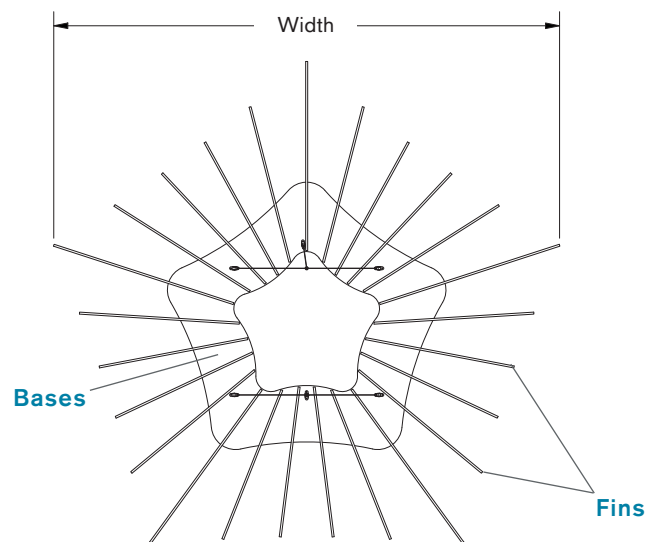

NOTE:  
All pricing in USD  
\*Compatible with standard 1" (15/16") ceiling grids

STAR (STR) DESIGN IN SKY (P117), COBALT (P102), AND AQUA (P115)

Star  
(STR)

Width	Fin Depth
60"	7.50"
72"	7.50"
90"	7.50"