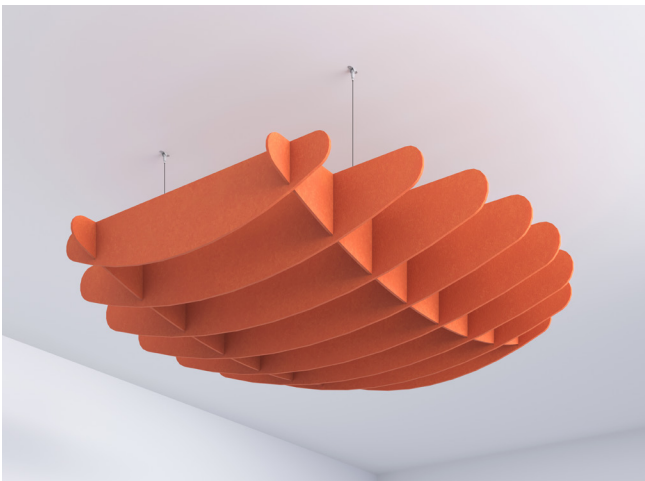

**Lattice
(LAT)**

Diameter	Fin Depth
48"	7.83"
72"	11.93"