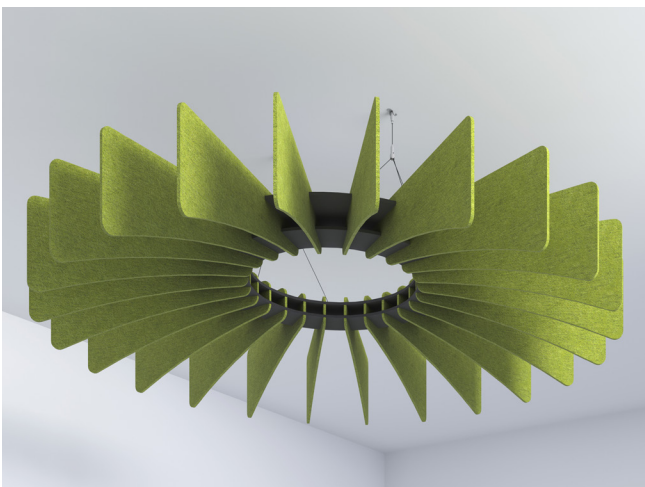

CRESHHENDO™ BAFFLE DESIGNS

Disk (DSK)

Width	Fin Depth
48"	7.64"
60"	9.25"
72"	10.50"