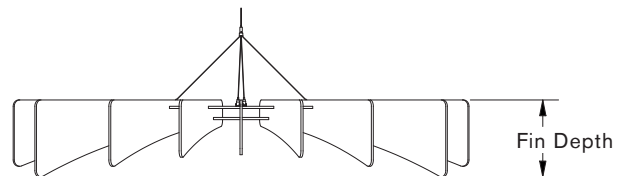

CRESHENDO™ BAFFLE DESIGNS

Width	Fin Depth
48"	9.13"
60"	10.65"
72"	12.18"