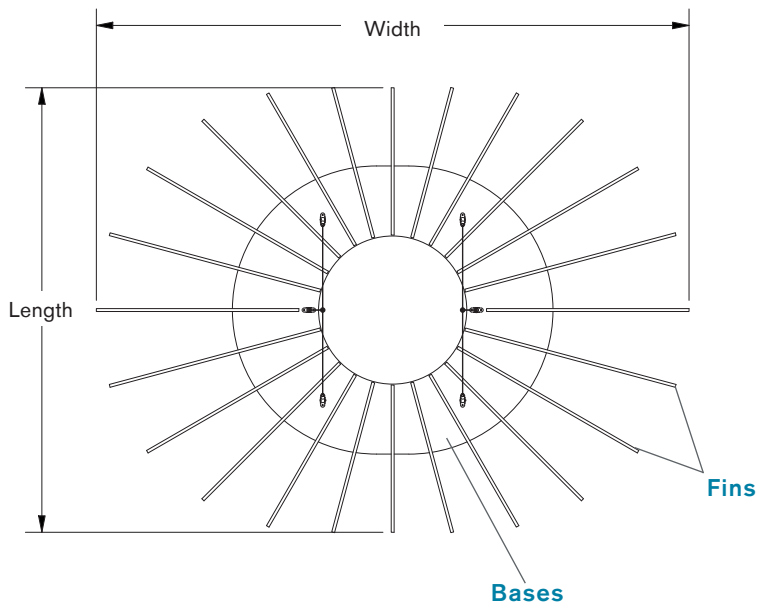

# CRESHENDO™ BAFFLE DESIGNS

**ORB (ORB) DESIGN IN BLUEPRINT (P125) AND OAT (P116)**

**Orb  
(ORB)**

Width	Length	Fin Depth
60"	45"	6.88"
72"	54"	6.88"

CRESHENDO™ BAFFLE DESIGNS

QUADRANT (QUA) DESIGN IN ASH (P100) AND RUBY (P108)