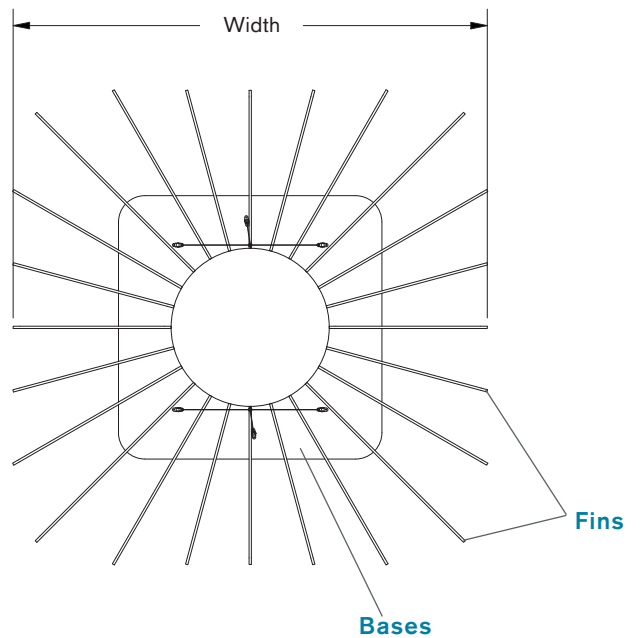

CRESHENDO™ BAFFLE DESIGNS

Width	Fin Depth
48"	9.13"
60"	10.65"
72"	12.18"