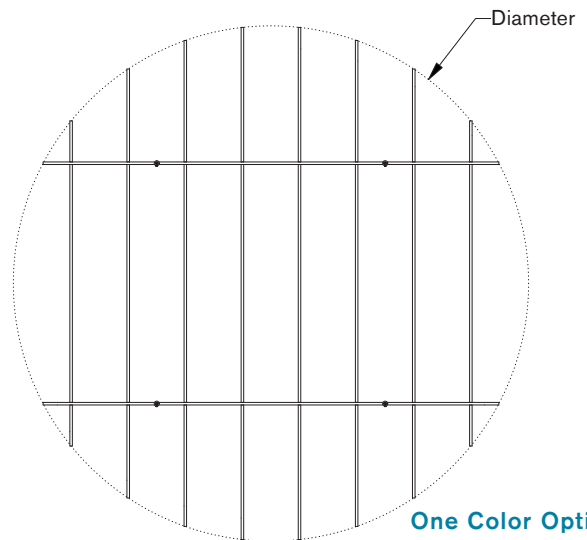

# CRESHENDO™ BAFFLE DESIGNS

**LATTICE (LAT) DESIGN IN SUNFLOWER (P111) AND TANGERINE (P109)**

**Lattice  
(LAT)**

Diameter	Fin Depth
48"	7.83"
72"	11.93"