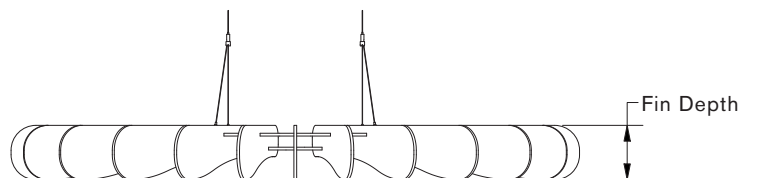

# CRESHENDO™ BAFFLE DESIGNS

**ORB (ORB) DESIGN IN BLUEPRINT (P125) AND OAT (P116)**

**Orb  
(ORB)**

Width	Length	Fin Depth
60"	45"	6.88"
72"	54"	6.88"

CRESHENDO™ BAFFLE DESIGNS

QUADRANT (QUA) DESIGN IN ASH (P100) AND RUBY (P108)