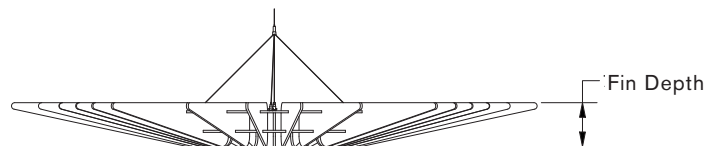

NOTE:  
All pricing in USD  
\*Compatible with standard 1" (15/16") ceiling grids

STAR (STR) DESIGN IN SKY (P117), COBALT (P102), AND AQUA (P115)

Star  
(STR)

Width	Fin Depth
60"	7.50"
72"	7.50"
90"	7.50"