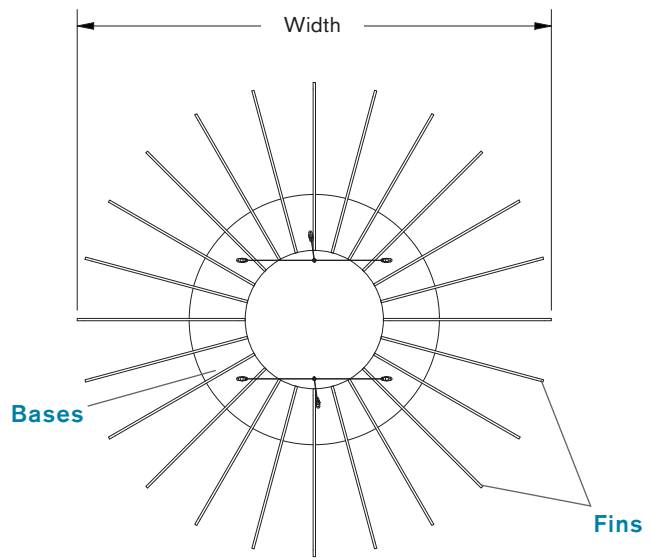

NOTE:
All pricing in USD
*Compatible with standard 1" (15/16") ceiling grids

STAR (STR) DESIGN IN SKY (P117), COBALT (P102), AND AQUA (P115)

Star
(STR)

Width	Fin Depth
60"	7.50"
72"	7.50"
90"	7.50"

CRESHHENDO™ BAFFLE DESIGNS

DISK (DSK) DESIGN IN MOSS (P117) AND SLATE (P105)

Disk (DSK)

Width	Fin Depth
48"	7.64"
60"	9.25"
72"	10.50"

CRESHENDO™ BAFFLE DESIGNS

ORB (ORB) DESIGN IN BLUEPRINT (P125) AND OAT (P116)

**Orb
(ORB)**

Width	Length	Fin Depth
60"	45"	6.88"
72"	54"	6.88"