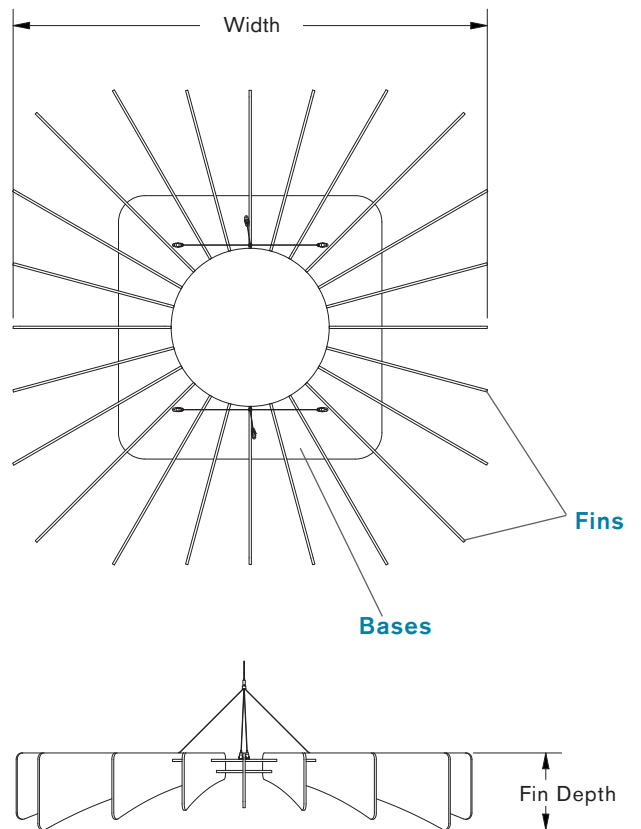

DISK (DSK) DESIGN IN MOSS (P117) AND SLATE (P105)

Disk (DSK)

Width	Fin Depth
48"	7.64"
60"	9.25"
72"	10.50"

CRESHENDO™ BAFFLE DESIGNS

ORB (ORB) DESIGN IN BLUEPRINT (P125) AND OAT (P116)

**Orb
(ORB)**

Width	Length	Fin Depth
60"	45"	6.88"
72"	54"	6.88"

CRESHENDO™ BAFFLE DESIGNS

QUADRANT (QUA) DESIGN IN ASH (P100) AND RUBY (P108)

Quadrant (QUA)

Width	Fin Depth
48"	9.13"
60"	10.65"
72"	12.18"

CRESHHENDO™ BAFFLE DESIGNS

LATTICE (LAT) DESIGN IN SUNFLOWER (P111) AND TANGERINE (P109)