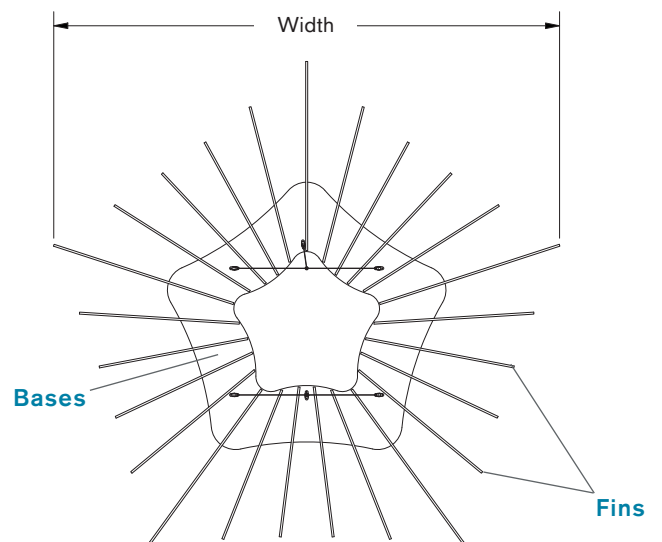

NOTE:
All pricing in USD
*Compatible with standard 1" (15/16") ceiling grids

STAR (STR) DESIGN IN SKY (P117), COBALT (P102), AND AQUA (P115)

Star
(STR)

Width	Fin Depth
60"	7.50"
72"	7.50"
90"	7.50"

CRESHHENDO™ BAFFLE DESIGNS

DISK (DSK) DESIGN IN MOSS (P117) AND SLATE (P105)

Disk (DSK)

Width	Fin Depth
48"	7.64"
60"	9.25"
72"	10.50"

CRESHENDO™ BAFFLE DESIGNS

ORB (ORB) DESIGN IN BLUEPRINT (P125) AND OAT (P116)

**Orb
(ORB)**

Width	Length	Fin Depth
60"	45"	6.88"
72"	54"	6.88"