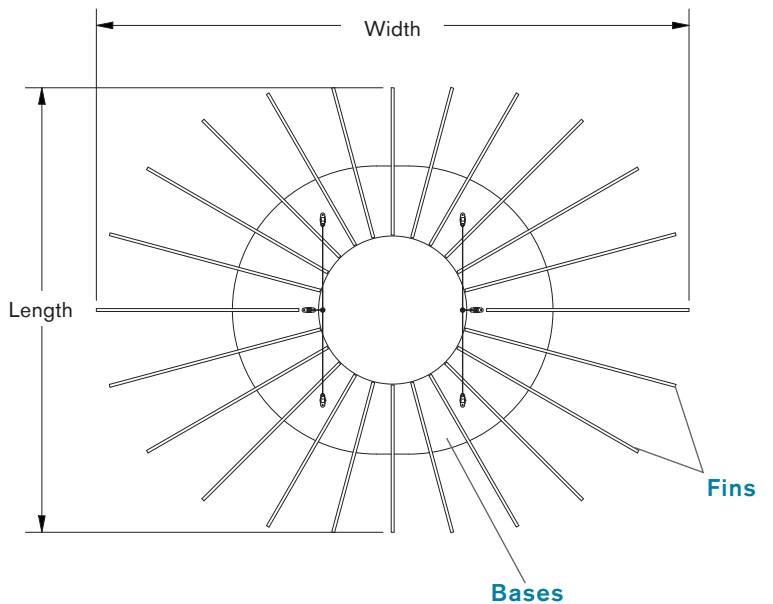

NOTE:
All pricing in USD
*Compatible with standard 1" (15/16") ceiling grids

STAR (STR) DESIGN IN SKY (P117), COBALT (P102), AND AQUA (P115)

Star
(STR)

Width	Fin Depth
60"	7.50"
72"	7.50"
90"	7.50"

CRESHHENDO™ BAFFLE DESIGNS

DISK (DSK) DESIGN IN MOSS (P117) AND SLATE (P105)

Disk (DSK)

Width	Fin Depth
48"	7.64"
60"	9.25"
72"	10.50"

CRESHENDO™ BAFFLE DESIGNS

ORB (ORB) DESIGN IN BLUEPRINT (P125) AND OAT (P116)

**Orb
(ORB)**

Width	Length	Fin Depth
60"	45"	6.88"
72"	54"	6.88"