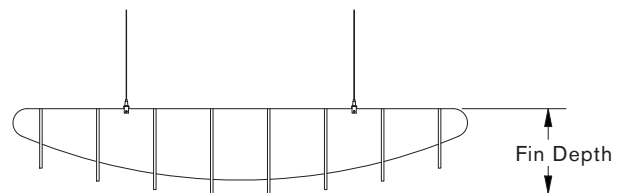

DISK (DSK) DESIGN IN MOSS (P117) AND SLATE (P105)

Disk (DSK)

Width	Fin Depth
48"	7.64"
60"	9.25"
72"	10.50"

CRESHENDO™ BAFFLE DESIGNS

ORB (ORB) DESIGN IN BLUEPRINT (P125) AND OAT (P116)

**Orb
(ORB)**

Width	Length	Fin Depth
60"	45"	6.88"
72"	54"	6.88"

CRESHENDO™ BAFFLE DESIGNS

QUADRANT (QUA) DESIGN IN ASH (P100) AND RUBY (P108)

Quadrant (QUA)

Width	Fin Depth
48"	9.13"
60"	10.65"
72"	12.18"

CRESHHENDO™ BAFFLE DESIGNS

LATTICE (LAT) DESIGN IN SUNFLOWER (P111) AND TANGERINE (P109)

Lattice (LAT)

Diameter	Fin Depth
48"	7.83"
72"	11.93"

CEILING MOUNT OPTIONS

ACT GRID CEILING MOUNT
(G)

COMPATIBLE WITH STANDARD 1" (15/16")
CEILING GRIDS

PERMANET MOUNT
(P)

LOOP MOUNT
(L)

MATERIAL OPTIONS