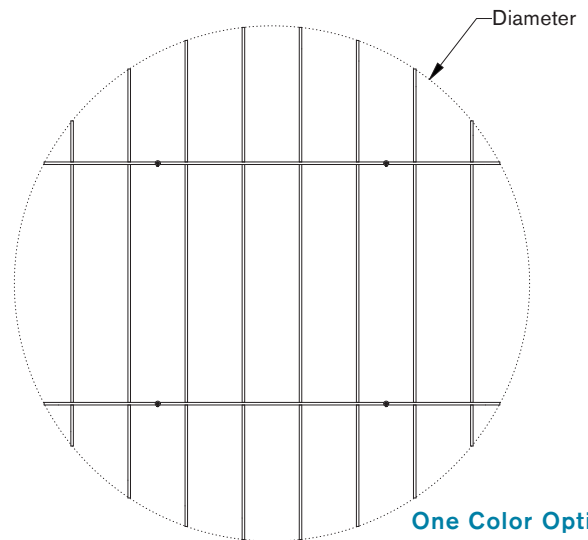

CRESHHENDO™ BAFFLE DESIGNS

Diameter	Fin Depth
48"	7.83"
72"	11.93"