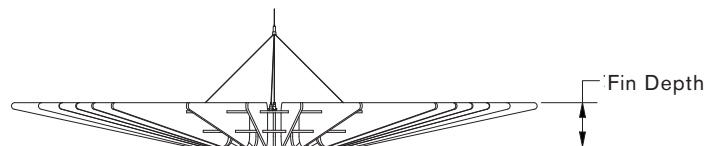

NOTE:
All pricing in USD
*Compatible with standard 1" (15/16") ceiling grids

STAR (STR) DESIGN IN SKY (P117), COBALT (P102), AND AQUA (P115)

Star
(STR)

Width	Fin Depth
60"	7.50"
72"	7.50"
90"	7.50"

CRESHHENDO™ BAFFLE DESIGNS

DISK (DSK) DESIGN IN MOSS (P117) AND SLATE (P105)

Disk (DSK)

Width	Fin Depth
48"	7.64"
60"	9.25"
72"	10.50"

CRESHENDO™ BAFFLE DESIGNS

ORB (ORB) DESIGN IN BLUEPRINT (P125) AND OAT (P116)

**Orb
(ORB)**

Width	Length	Fin Depth
60"	45"	6.88"
72"	54"	6.88"