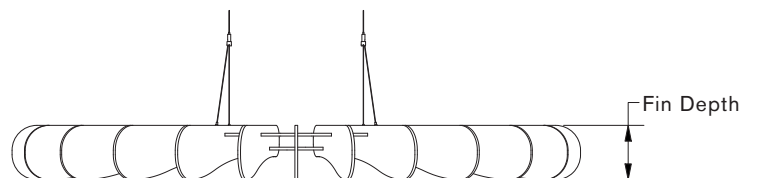

NOTE:
All pricing in USD
*Compatible with standard 1" (15/16") ceiling grids

STAR (STR) DESIGN IN SKY (P117), COBALT (P102), AND AQUA (P115)

Star
(STR)

Width	Fin Depth
60"	7.50"
72"	7.50"
90"	7.50"

CRESHHENDO™ BAFFLE DESIGNS

DISK (DSK) DESIGN IN MOSS (P117) AND SLATE (P105)

Disk (DSK)

Width	Fin Depth
48"	7.64"
60"	9.25"
72"	10.50"

CRESHENDO™ BAFFLE DESIGNS

ORB (ORB) DESIGN IN BLUEPRINT (P125) AND OAT (P116)

**Orb
(ORB)**

Width	Length	Fin Depth
60"	45"	6.88"
72"	54"	6.88"

CRESHENDO™ BAFFLE DESIGNS

QUADRANT (QUA) DESIGN IN ASH (P100) AND RUBY (P108)

Quadrant (QUA)

Width	Fin Depth
48"	9.13"
60"	10.65"
72"	12.18"

CRESHHENDO™ BAFFLE DESIGNS

LATTICE (LAT) DESIGN IN SUNFLOWER (P111) AND TANGERINE (P109)