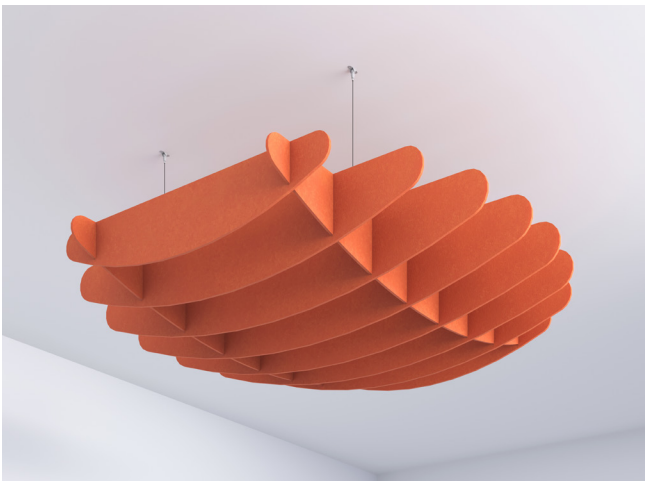

Lattice (LAT)