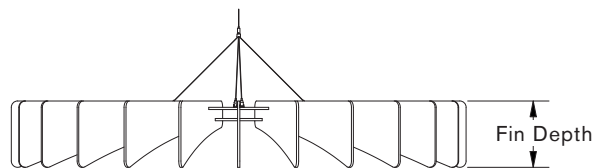

NOTE:
All pricing in USD
*Compatible with standard 1" (15/16") ceiling grids

STAR (STR) DESIGN IN SKY (P117), COBALT (P102), AND AQUA (P115)

Star
(STR)

Width	Fin Depth
60"	7.50"
72"	7.50"
90"	7.50"

CRESHHENDO™ BAFFLE DESIGNS

DISK (DSK) DESIGN IN MOSS (P117) AND SLATE (P105)

Disk (DSK)

Width	Fin Depth
48"	7.64"
60"	9.25"
72"	10.50"

CRESHENDO™ BAFFLE DESIGNS

ORB (ORB) DESIGN IN BLUEPRINT (P125) AND OAT (P116)

**Orb
(ORB)**

Width	Length	Fin Depth
60"	45"	6.88"
72"	54"	6.88"