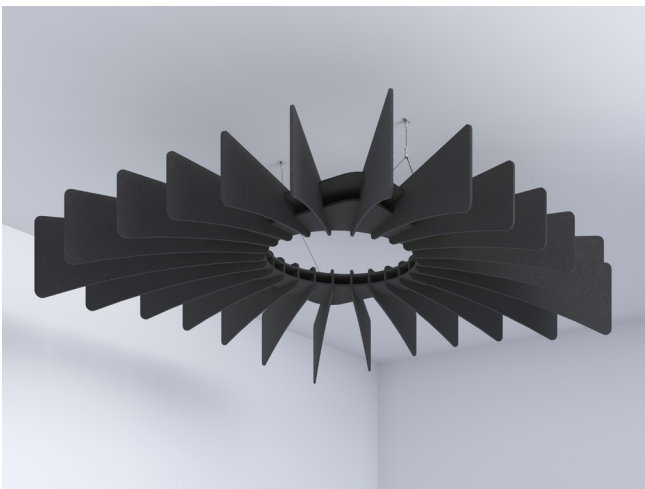

Quadrant (QUA)

Width	Fin Depth
48"	9.13"
60"	10.65"
72"	12.18"