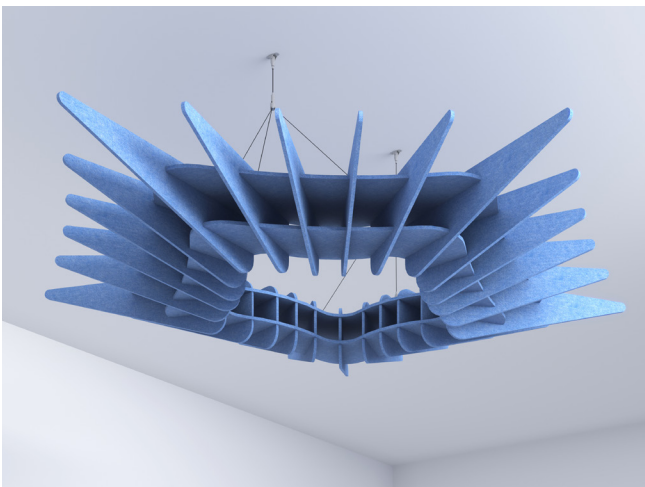

CRESHHENDO™ BAFFLES

Price Effective - January 1, 2024

STRIKING STYLE, STUNNING SILENCE

CreSHHendo™ is an acoustic baffle that merges the elegance of a pendant fixture with the science of noise reduction. With its striking appearance and quiet strength, CreSHHendo™ is not just a functional piece, it's a statement. Perfect for spaces that blend style and tranquility, it's an easy way to make your space look amazing and sound even better.

CRESHHENDO™ BAFFLES

How to build your SKU:

CRESHHENDO™ BAFFLE

Model	Design	Fixed Size Each Design	Color Options		Ceiling Mount Options	
			One Color	Two Colors		
CRE CreSHHendo™ Baffle	STR Star	60"	P1_ EchoScape™ 3/8" (9mm)	BP1_ Base Color + FP1_ Fin Color EchoScape™ 3/8" (9mm)	G ACT Grid Mount* P Permanent Mount L Loop Mount	
		72"				
		90"				
	DSK Disk	48"				
		60"				
		72"				
	ORB Orb	60"				*Compatible with standard 1" (15/16") ceiling grids
		72"				
	QUA Quadrant	48"				
		60"				
		72"				
	LAT Lattice (One Color Option Only)	48"				
72"						

CRESHHENDO™ BAFFLES (CRE)

Design	Fixed Size	EchoScape™ 3/8" (9mm) One Color or Two Color Options List Price	Ceiling Mount Options G = ACT Grid Mount* P = Permanent Mount L = Loop Mount	Weight (lbs)	Acoustic Material Square Footage
Star (STR)	60"	\$1,150	+\$0	14	38
	72"	\$1,350	+\$0	16	47
	90"	\$1,490	+\$0	19	57
Disk (DSK)	48"	\$980	+\$0	13	35
	60"	\$1,270	+\$0	16	48
	72"	\$1,490	+\$0	20	62
Orb (ORB)	60"	\$1,280	+\$0	13	36
	72"	\$1,490	+\$0	16	46
Quadrant (QUA)	48"	\$920	+\$0	14	39
	60"	\$1,260	+\$0	18	56
	72"	\$1,490	+\$0	23	73
Lattice (LAT)	48"	\$760	+\$0	11	29
	72"	\$1,370	+\$0	20	61

NOTE:
All pricing in USD
*Compatible with standard 1" (15/16") ceiling grids

STAR (STR) DESIGN IN SKY (P117), COBALT (P102), AND AQUA (P115)

Star
(STR)

Width	Fin Depth
60"	7.50"
72"	7.50"
90"	7.50"

CRESHHENDO™ BAFFLE DESIGNS