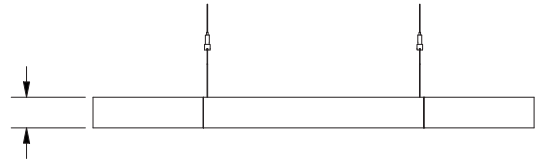

*Compatible with standard 1" (15/16") ceiling grids

Triangles (TRI) in Spruce (P100), Midnight (P119) and Iced Grey (P106)

Circles (CIR) in Cocoa (P121), Smoke (P129) and Arctic (P127)

NOTE:
All pricing in USD

**TRIANGLE
(TRI)**

20" Triangle - 2.13" Thickness
 30" Triangle - 3" Thickness
 40" Triangle - 3" Thickness

**HEXAGON
(HEX)**

20"W Hexagon - 2.17" Thickness
 30"W Hexagon - 3" Thickness
 43"W Hexagon - 3" Thickness