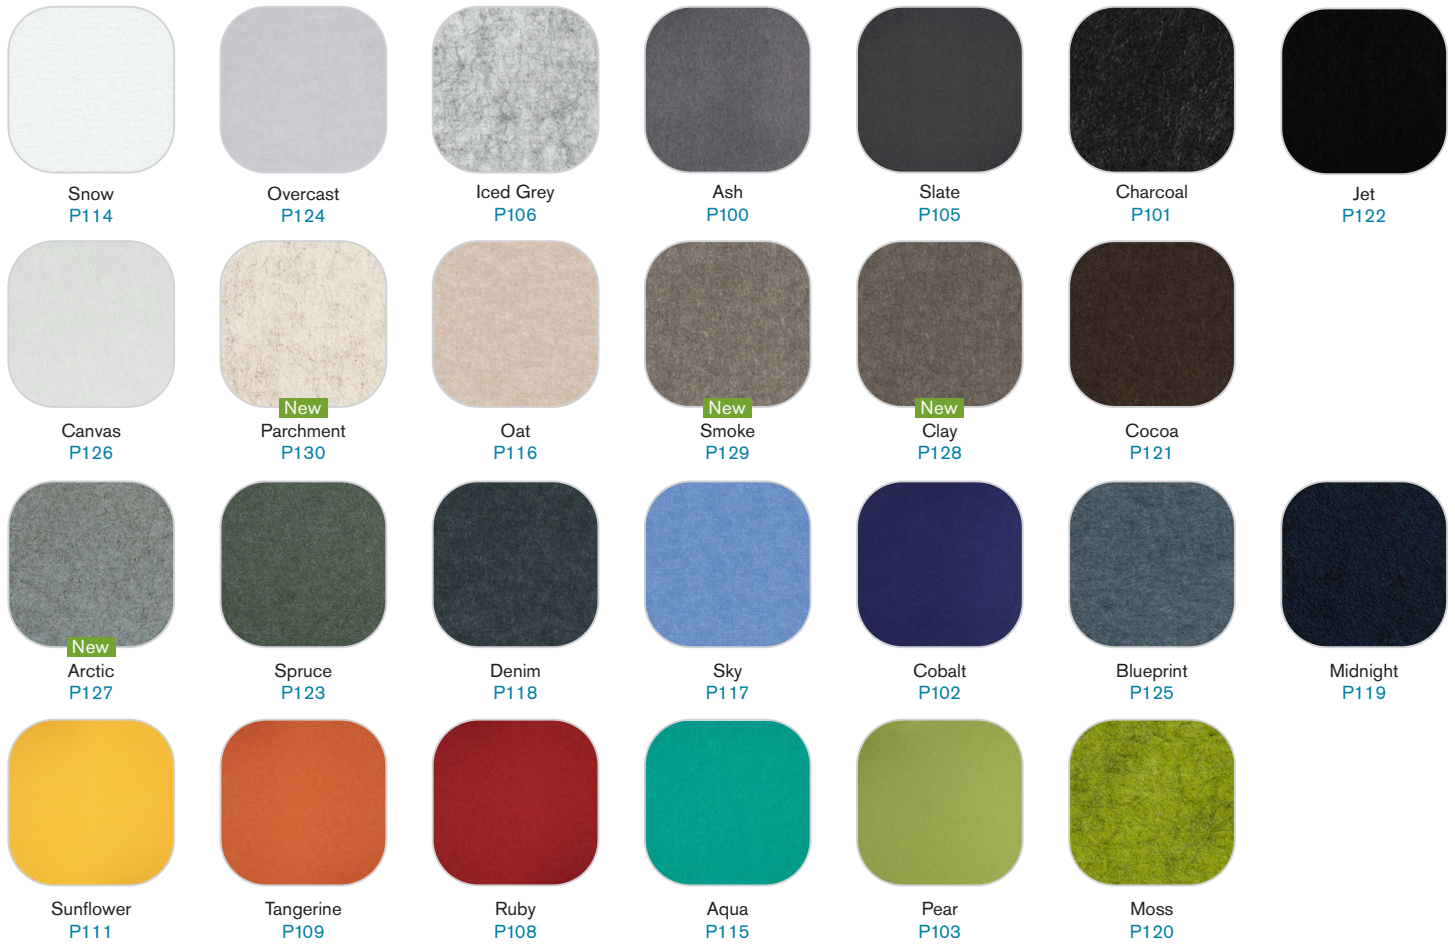

ECHOSCAPE™ 3/8" (9MM)