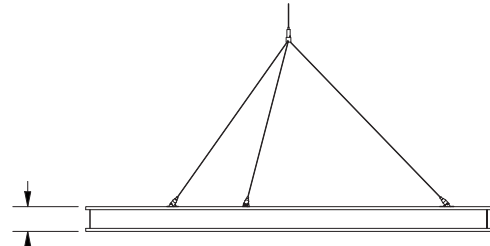

**TRIANGLE
(TRI)**

20" Triangle - 2.13" Thickness
 30" Triangle - 3" Thickness
 40" Triangle - 3" Thickness

**HEXAGON
(HEX)**

20"W Hexagon - 2.17" Thickness
 30"W Hexagon - 3" Thickness
 43"W Hexagon - 3" Thickness

**SQUARE
(SQ)**

20" Square - 2.13" Thickness
 34" Square - 3" Thickness
 40" Square - 3" Thickness

LINE DRAWINGS

**CIRCLE
(CIR)**

24" Circle - 2.17" Thickness
 36" Circle - 3" Thickness
 48" Circle - 3" Thickness

**RECTANGLE
(REC)**

20"W x 30"L Rectangle - 2.13" Thickness
 34"W x 51"L Rectangle - 3" Thickness
 40"W x 60"L Rectangle - 3" Thickness

CEILING MOUNT OPTIONS

**ACT GRID CEILING MOUNT
(G)**

**PERMANET MOUNT
(P)**