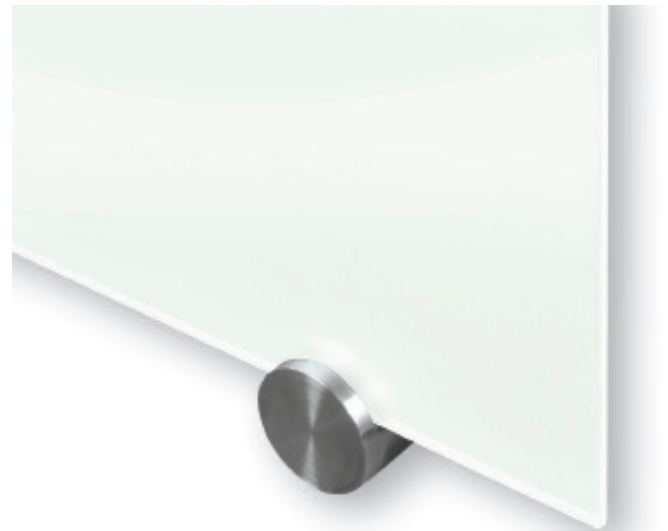

WALL MOUNTED WHITEBOARD

Price Effective - September 19, 2022

MAGNETIC GLASS WHITEBOARD

Collaborate, communicate and create with our sleek frameless Magnetic White Glass Board. Mounted with stainless steel standoffs, this tempered safety glass is durable and long lasting in any environment. Resistant to scratches, dents, staining and ghosting, this glass board doubles as a magnetic bulletin board when using rare earth magnets.

- Tempered safety glass for use in any environment
- Easily cleans without ghosting or staining
- Accepts rare earth magnets
- Stainless steel silver finish mounting standoffs included
- Compatible with any dry/wet erase markers
- Aluminum accessory tray and set of magnets included

Model	Fixed Sizes (WGM only)	Core Material
WGM Wall Mounted Magnetic Glass Whiteboard	24"w x 36"h 48"w x 36"h 48"w x 48"h 71"w x 48"h 95"w x 48"h	WG White Glass (WGM only)

WALL MOUNTED GLASS WHITEBOARD

WALL MOUNTED WHITEBOARD (Model WGM)

WGM			
Width	Height	Weight (lbs)	Magnetic Glass board List Price
24"	36"	21	\$393
48"	36"	41	\$622
48"	48"	55	\$1,227
71"	48"	79	\$1,292
95"	48"	104	\$1,641

NOTE:
All pricing in USD