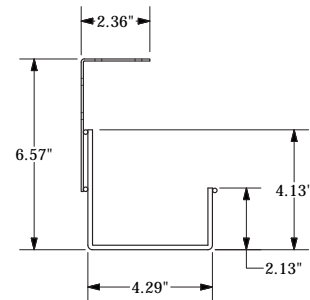

Under Desk Wire Tray Cable Management	SKU	Price
▪ Safely organize loose wires, cables, and power strips for a clean and clutter-free work environment ▪ Wire basket tray can be used under desks, tables, or on walls ▪ Sturdy powder-coated steel in silver ▪ Steel installation brackets with pre-drilled holes for easy assembly under desks or on walls ▪ Mounting hardware included ▪ Dimensions: 23.6" L x 4.1" W x 6.5" D ▪ Quick ship – 48 hours / Free shipping	WM-A24S- Silver	$75