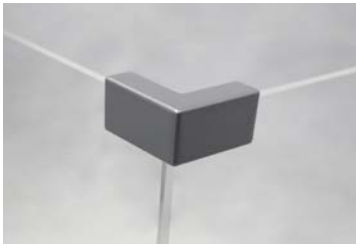

- | | | |
|---|----------------|-------------|
| <ul style="list-style-type: none"> ▪ Straight Connector ▪ Use with Enclave and Stackers Clear & Frosted Acrylic, and EchoScape Panels ▪ Fits 1/8" and 1/4" acrylic; 3/8" (9mm) EchoScape ▪ Zinc die cast with silver powder coat ▪ Plastic inserts to protect acrylic ▪ Inset screws hold connector to acrylic ▪ Dimensions: 2.3"W x 0.7"D x 1.1"H | STK-CON-180-SV | \$22 |
|---|----------------|-------------|

STK-CON-90-SV
90° Acrylic Panel
Connectors

90° Acrylic and EchoScape Panel Connectors	SKU	Price
--	-----	-------

- | | | |
|--|---------------|-------------|
| <ul style="list-style-type: none"> ▪ 90° Connector ▪ Use with Enclave and Stackers Clear & Frosted Acrylic, and EchoScape Panels ▪ Fits 1/8" and 1/4" acrylic; 3/8" (9mm) EchoScape ▪ Zinc die cast with silver powder coat ▪ Plastic inserts to protect acrylic ▪ Inset screws hold connector to acrylic ▪ Dimensions: 2.1"W x 2.1"D x 1.1"H | STK-CON-90-SV | \$22 |
|--|---------------|-------------|

STK-CON-3WAY-SV
3-Way Acrylic Panel
Connectors

3-Way Acrylic and EchoScape Panel Connectors	SKU	Price
--	-----	-------

- | | | |
|--|-----------------|-------------|
| <ul style="list-style-type: none"> ▪ 3-Way Connector ▪ Use with Enclave and Stackers Clear & Frosted Acrylic, and EchoScape Panels ▪ Fits 1/8" and 1/4" acrylic; 3/8" (9mm) EchoScape ▪ Zinc die cast with silver powder coat ▪ Plastic inserts to protect acrylic ▪ Inset screws hold connector to acrylic ▪ Dimensions: 3.5"W x 2.1"D x 1.1"H | STK-CON-3WAY-SV | \$27 |
|--|-----------------|-------------|