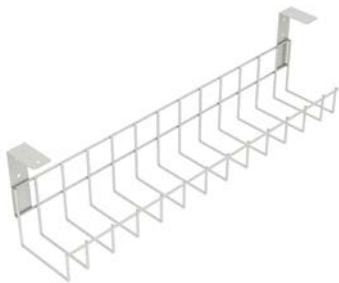

STK-CON-180-CL
Clear Acrylic Straight
Connectors

Clear Acrylic and EchoScape Straight Connectors	SKU	Price
---	-----	-------

- | | | |
|---|----------------|-------------------------|
| <ul style="list-style-type: none"> ▪ Straight Connector ▪ Use with Enclave and Stackers Clear & Frosted Acrylic, and EchoScape Panels ▪ Fits 1/8" and 1/4" acrylic; 3/8" (9mm) EchoScape ▪ Made from clear acrylic ▪ 3" in length ▪ Attaches on top of panels to connect 2 panels together ▪ Qty 10 per pack ▪ Dimensions: 3"W x 0.4"D x 0.75"H | STK-CON-180-CL | \$44
(Qty 10) |
|---|----------------|-------------------------|

ACCESSORIES - POWER, DATA AND CABLE MANAGEMENT

P311W-C
PowerUP™ Clamp-On
Power Dock

PowerUP™ Clamp-On Power Dock	SKU	Price
<ul style="list-style-type: none"> ▪ 3-AC Outlets, NEMA5-15R ▪ 1-USB-A: 5V/2.4A ▪ 1-USB-C: 5V/9V/12V/15V/20V (PD3.0) ▪ 1-Surge LED indicator ▪ 15A, 125V ▪ Surge Protections, 510 Joules ▪ 9-FT Power Cord ▪ DC Output 30W max ▪ Top bracket to hold phone or tablet ▪ Clamp mount fits table or desk ▪ Clamp dimensions 4"W x 5/8"H x 5/8"L 	P311W-C	\$239

WM-A24S
Under Desk Wire Tray
Cable Management

Under Desk Wire Tray Cable Management	SKU	Price
<ul style="list-style-type: none"> ▪ Safely organize loose wires, cables, and power strips for a clean and clutter-free work environment ▪ Wire basket tray can be used under desks, tables, or on walls ▪ Sturdy powder-coated steel in silver ▪ Steel installation brackets with pre-drilled holes for easy assembly under desks or on walls ▪ Mounting hardware included ▪ Dimensions: 23.6" L x 4.1" W x 6.5" D ▪ Quick ship – 48 hours / Free shipping 	WM-A24S- Silver	\$75