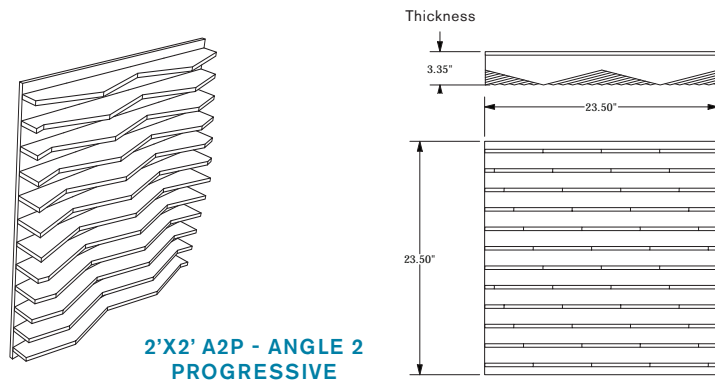

# ECHODECO® BLADE WALL TILE DESIGNS

A1P - ANGLE 1 PROGRESSIVE IN P111 SUNFLOWER & P116 OAT

A2P - ANGLE 2 PROGRESSIVE IN P123 SPRUCE