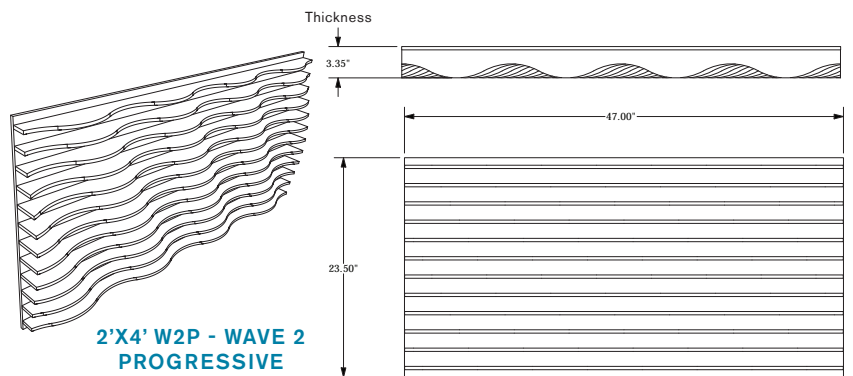

ECHODECO® BLADE WALL TILE DESIGNS