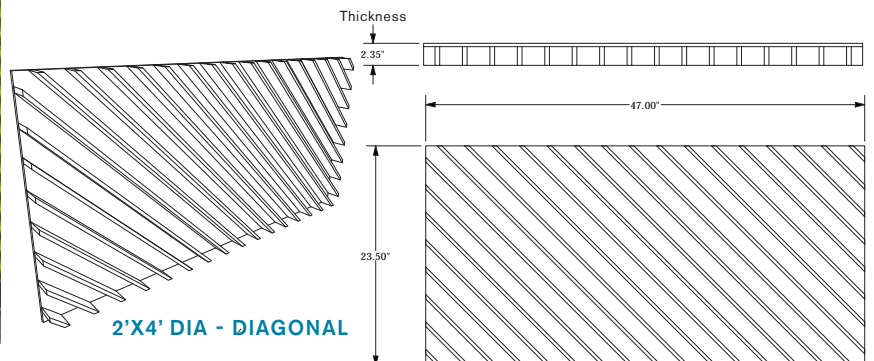

# ECHODECO® BLADE WALL TILE DESIGNS

A1P - ANGLE 1 PROGRESSIVE IN P111 SUNFLOWER & P116 OAT

A2P - ANGLE 2 PROGRESSIVE IN P123 SPRUCE