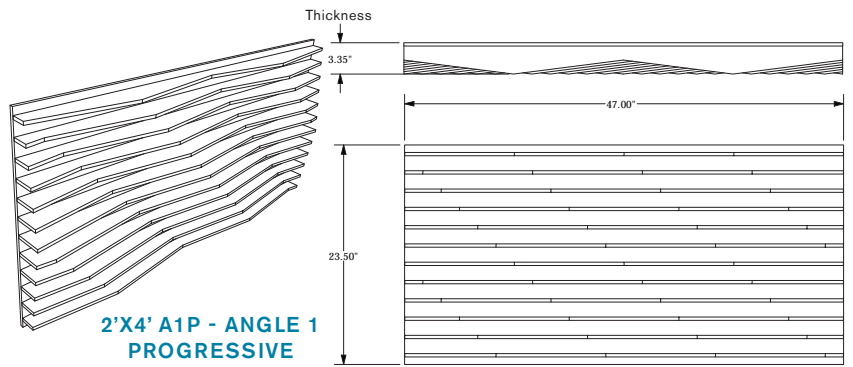

# ECHODECO® BLADE WALL TILE DESIGNS

A1P - ANGLE 1 PROGRESSIVE IN P111 SUNFLOWER & P116 OAT

A2P - ANGLE 2 PROGRESSIVE IN P123 SPRUCE