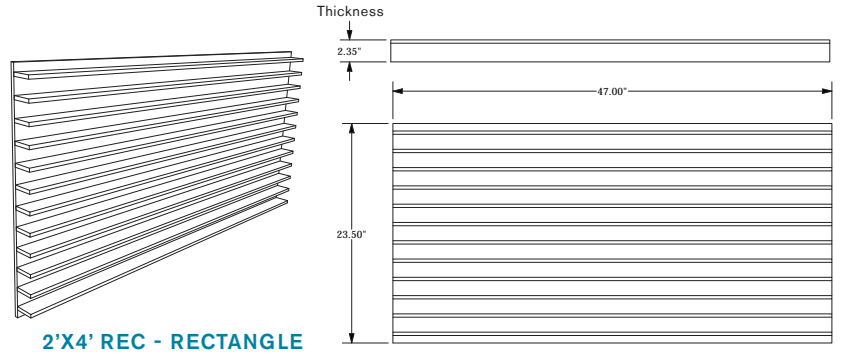

DIA - DIAGONAL IN P118 DENIM & P120 MOSS