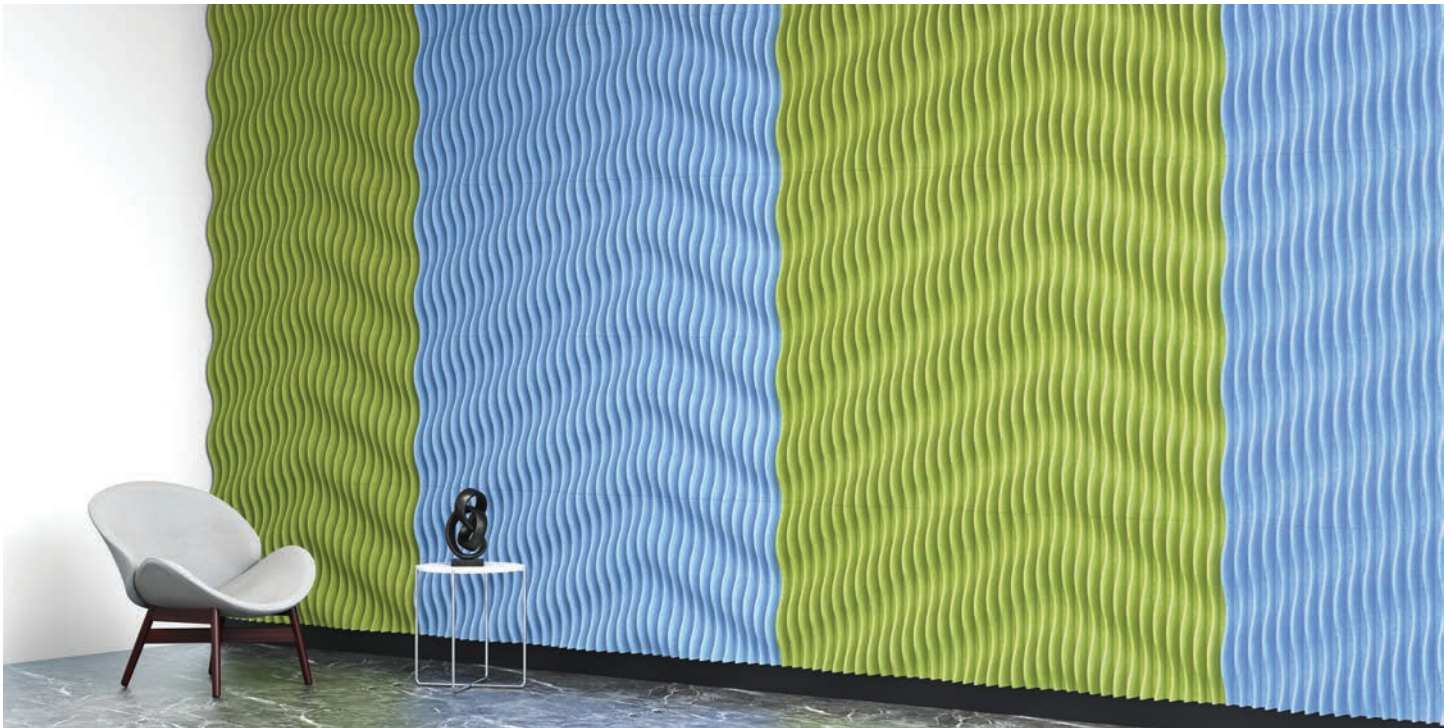

## GO BOLD BUT QUIET

Make that bold statement on your wall that speaks volumes while reducing noise and balancing acoustics. Three dimensional EchoDeco® Blade Wall Tiles, made from our highly rated NRC material, create a wall art display full of textures, light patterns and geometric design.

An efficient use of space and material, each 2' x 2' tile has 10 square feet and each 2' x 4' rectangle has 20 square feet of highly rated acoustic material to give you the acoustic comfort needed for a quiet environment. Available in 6 design options and 39 colors to allow you the creativity to make your space silent and inspirational.