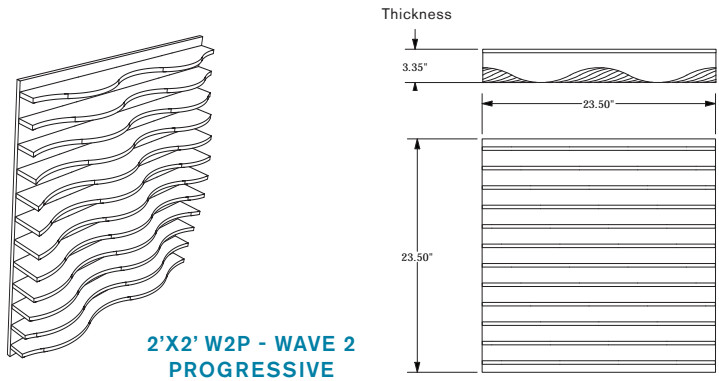

ECHODECO® BLADE WALL TILE DESIGNS