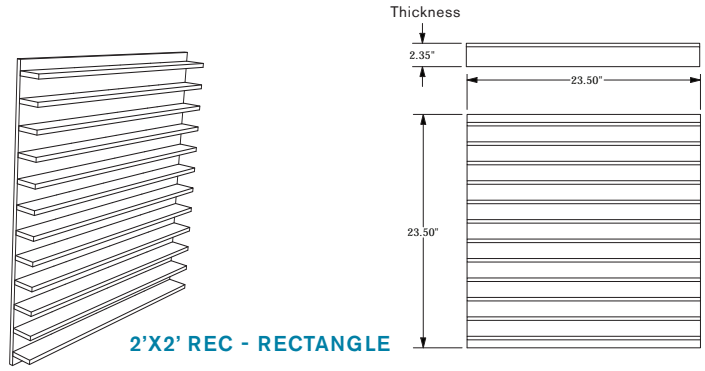

DIA - DIAGONAL IN P118 DENIM & P120 MOSS