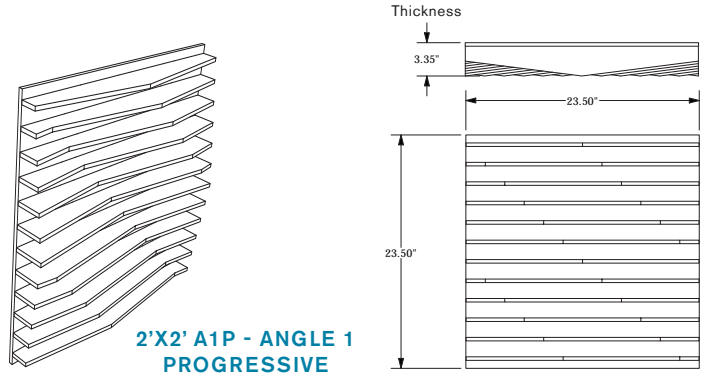

# ECHODECO® BLADE WALL TILE DESIGNS

A1P - ANGLE 1 PROGRESSIVE IN P111 SUNFLOWER & P116 OAT

A2P - ANGLE 2 PROGRESSIVE IN P123 SPRUCE