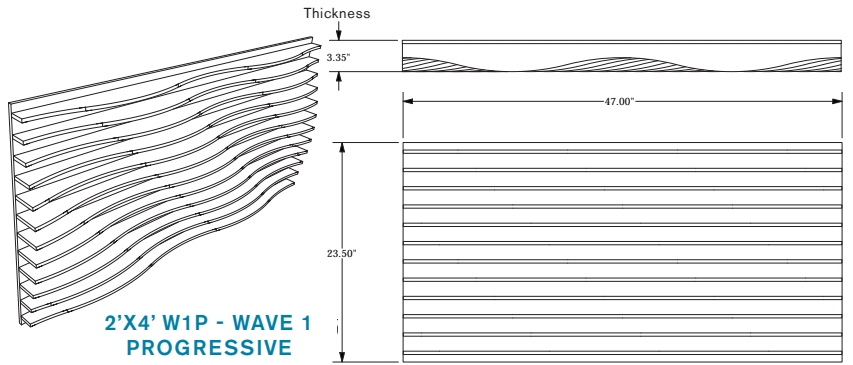

W2P - WAVE 2 PROGRESSIVE IN P103 PEAR & P117 SKY