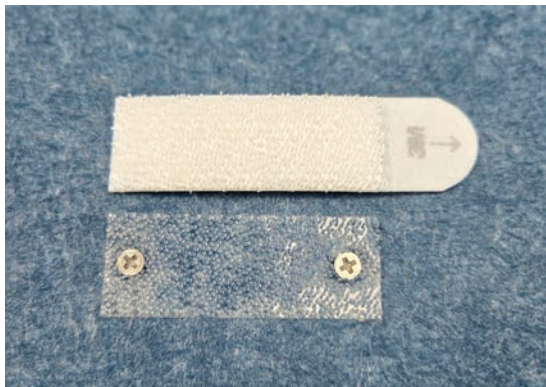

PRESS LOCK ADHESIVE STRIP

ADHESIVE REMOVABLE MOUNT (W.R)

ECHODECO® BLADE WALL TILES

ECHODECO® BLADE WALL TILES - QTY 1 MATERIAL THICKNESS 3/8" (9MM) (EBWT)

Width	Length	Weight (lbs)	Tiles* Qty 1 (one or two colors) List Price	Adhesive Removable Mount		Acoustic Sq. Ft.
				WR.8 = 8 Sets	WR.16 = 16 Sets	
23.5"	23.5"	4	$262	WR.8	WR.16	10
23.5"	47"	8	$498	N/A	WR.16	20

*EchoDeco Blade Wall Tiles may be installed with permanent adhesives - not included

*Recommended carpet adhesive - Roberts™ 3095 or similar

*Recommended construction adhesive - Loctite® Power Grab® All Purpose or Ultimate or similar

MOUNTING OPTION

COMMAND™ STRIP WALL ADHESIVE