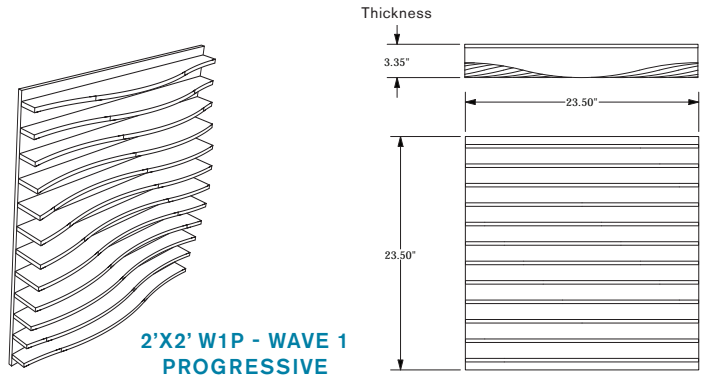

W2P - WAVE 2 PROGRESSIVE IN P103 PEAR & P117 SKY