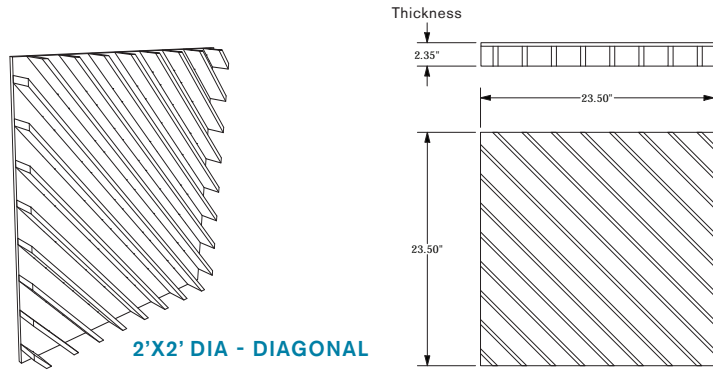

# ECHODECO® BLADE WALL TILE DESIGNS

A1P - ANGLE 1 PROGRESSIVE IN P111 SUNFLOWER & P116 OAT

A2P - ANGLE 2 PROGRESSIVE IN P123 SPRUCE