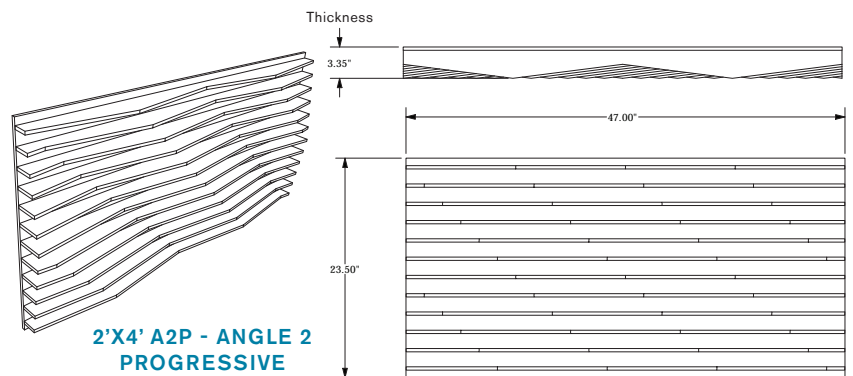

# ECHODECO® BLADE WALL TILE DESIGNS

A1P - ANGLE 1 PROGRESSIVE IN P111 SUNFLOWER & P116 OAT

A2P - ANGLE 2 PROGRESSIVE IN P123 SPRUCE