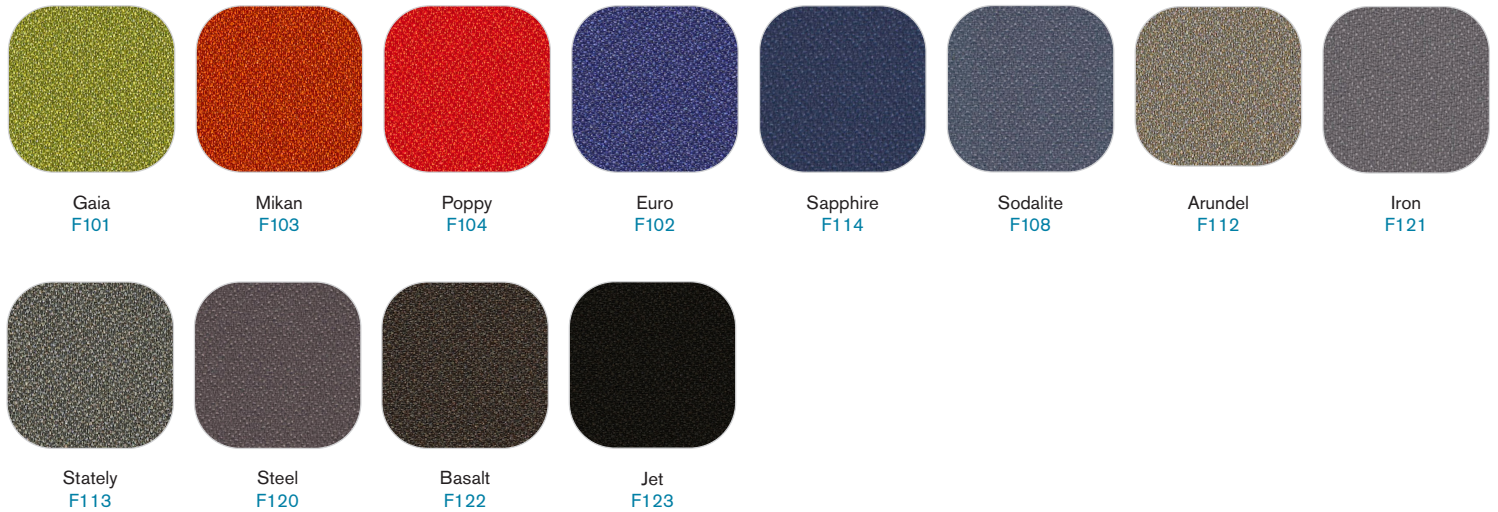

48

Step 3:
Choose your
Color

F224

Step 4:
Choose your
Hanging Options
(Optional)

FC3

FABRIC TACKBOARDS

Model	Width	Height	Material Color	Hanging Options (Optional)	
TBR	Fabric Tackboard with rounded edges and corners	24"	18"	F1_ Fabric 100 Series	SM Strap Mount Wall Hanging Kit FC French Cleat Wall Hanging Kit
		30"	24"	F2_ Fabric 200 Series	
TBS	Fabric Tackboard with square edges and corners	36"	36"		
		48"	48"		
		60"			
		72"			
		96"			

WALL MOUNTED FABRIC TACKBOARDS

HANGING OPTIONS

TB or TBS					HANGING OPTIONS			
Width	Height	Weight	Fabric 100 Series	Fabric 200 Series	Strap Mount	Price	French Cleat	Price
24"	18"	5	\$170	\$190	SM2	+\$25	FC2	+\$50
24"	24"	6	\$200	\$215	SM2	+\$25	FC2	+\$50
30"	18"	6	\$200	\$220	SM2	+\$25	FC2	+\$50
30"	24"	7	\$225	\$240	SM2	+\$25	FC2	+\$50
36"	18"	7	\$235	\$260	SM2	+\$25	FC2	+\$50
36"	24"	9	\$255	\$275	SM2	+\$25	FC2	+\$50
36"	36"	13	\$390	\$440	SM2	+\$25	FC2	+\$50
48"	24"	11	\$315	\$345	SM2	+\$25	FC2	+\$50
48"	36"	17	\$450	\$510	SM2	+\$25	FC2	+\$50
48"	48"	22	\$540	\$605	SM2	+\$25	FC2	+\$50
60"	24"	14	\$355	\$395	SM3	+\$35	FC3	+\$75
60"	36"	21	\$570	\$645	SM3	+\$35	FC3	+\$75
60"	48"	28	\$625	\$700	SM3	+\$35	FC3	+\$75
72"	24"	17	\$475	\$520	SM3	+\$35	FC3	+\$75
72"	36"	25	\$795	\$880	SM3	+\$35	FC3	+\$75
72"	48"	33	\$860	\$945	SM3	+\$35	FC3	+\$75
96"	24"	22	\$545	\$605	SM4	+\$50	FC4	+\$100
96"	36"	33	\$915	\$1025	SM4	+\$50	FC4	+\$100
96"	48"	44	\$995	\$1115	SM4	+\$50	FC4	+\$100

NOTE: All pricing in USD

MATERIAL OPTIONS

FABRICS 100 SERIES

FABRICS 200 SERIES