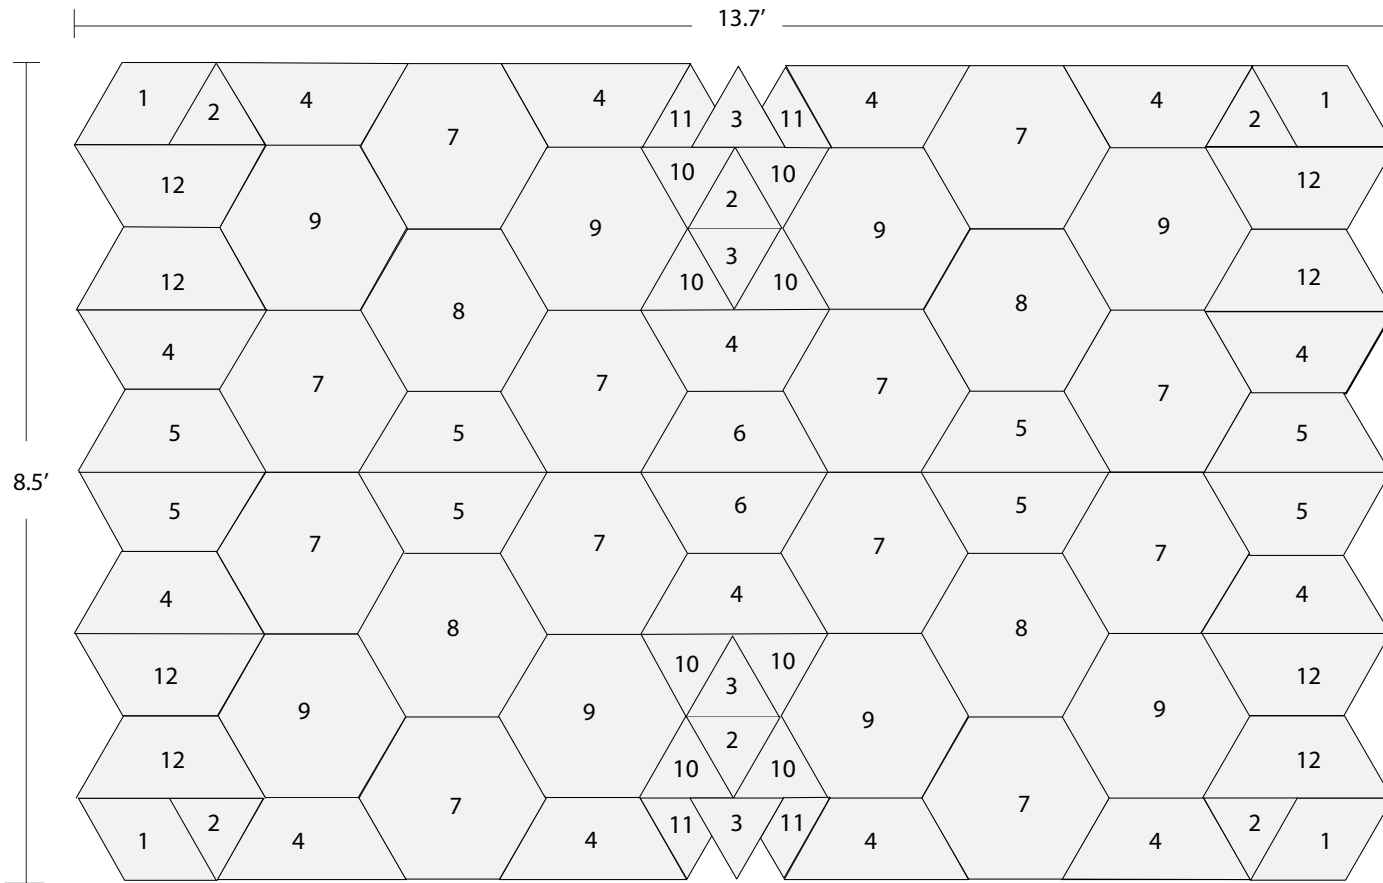

ECHODECO™ SHAPES DESIGN D413

Price Effective - September 19, 2022

Color Code*	
	A - Slate
	B - Aqua
	C - Cobalt
	D - Iced Grey

* Reference color image of design D413

EchoDeco Shapes Design	List Price	Adhesive Removable Mount (Optional)	Mount Qty	List Price
ESK-D413-05-15-02-06	\$5,618	W.R255	255	\$726

No.	Shape	Edge Finish	Size	Material Thickness	Color Code*	Qty
1	Diamond	Straight	10"	3/8"	A	4
2	Triangle	Beveled	12"	3/8"	B	5
3	Triangle	Beveled	12"	3/4"	A	4
4	Trapezoid	Beveled	24"	3/8"	A	14
5	Trapezoid	Beveled	24"	3/8"	D	8
6	Trapezoid	Beveled	24"	3/8"	C	2
7	Hexagon	Straight	24"	3/8"	B	12
8	Hexagon	Straight	24"	3/4"	C	4
9	Hexagon	Straight	24"	3/8"	A	8
10	Triangle	Straight	12"	3/8"	A	8
11	Trapezoid	Beveled	12"	3/8"	A	4
12	Trapezoid	Straight	24"	3/8"	A	8