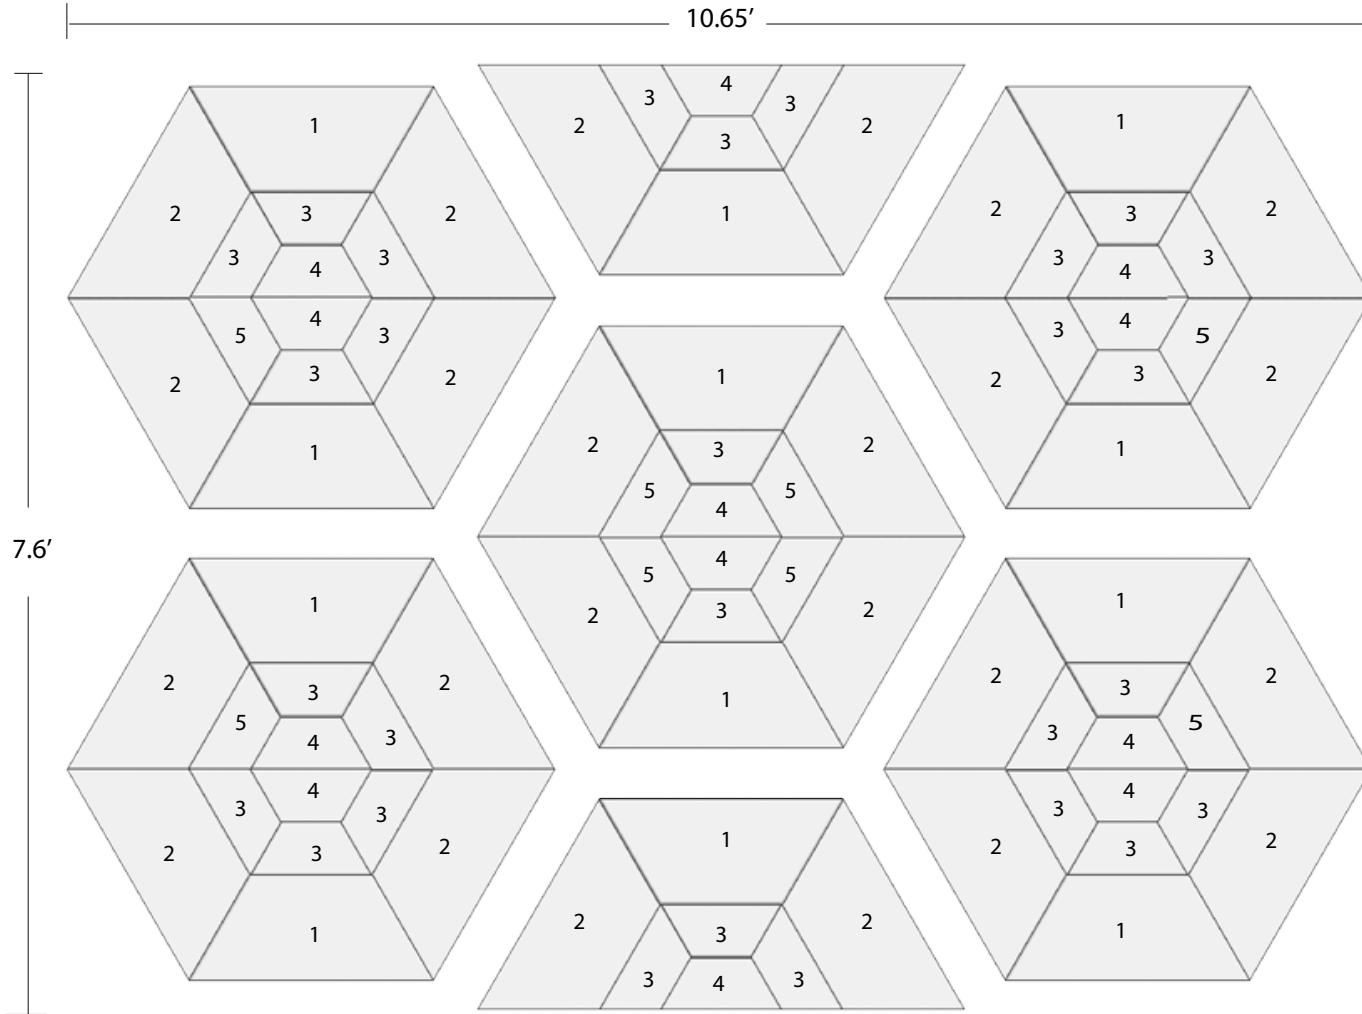

ECHODECO™ SHAPES DESIGN D405

Price Effective - September 19, 2022

Color Code*	
	A - Ash
	B - Slate
	C - Ruby

* Reference color image of design D405

EchoDeco Shapes Design	List Price	Adhesive Removable Mount (Optional)	Mount Qty	List Price
ESK-D405-00-05-08	\$5,327	WR215	215	\$612

No.	Shape	Edge Finish	Size	Material Thickness	Color Code*	Qty
1	Trapezoid	Straight	24"	3/4"	A	12
2	Trapezoid	Straight	24"	3/4"	B	24
3	Trapezoid	Straight	12"	3/8"	A	28
4	Trapezoid	Straight	12"	3/4"	A	12
5	Trapezoid	Straight	12"	3/8"	C	8