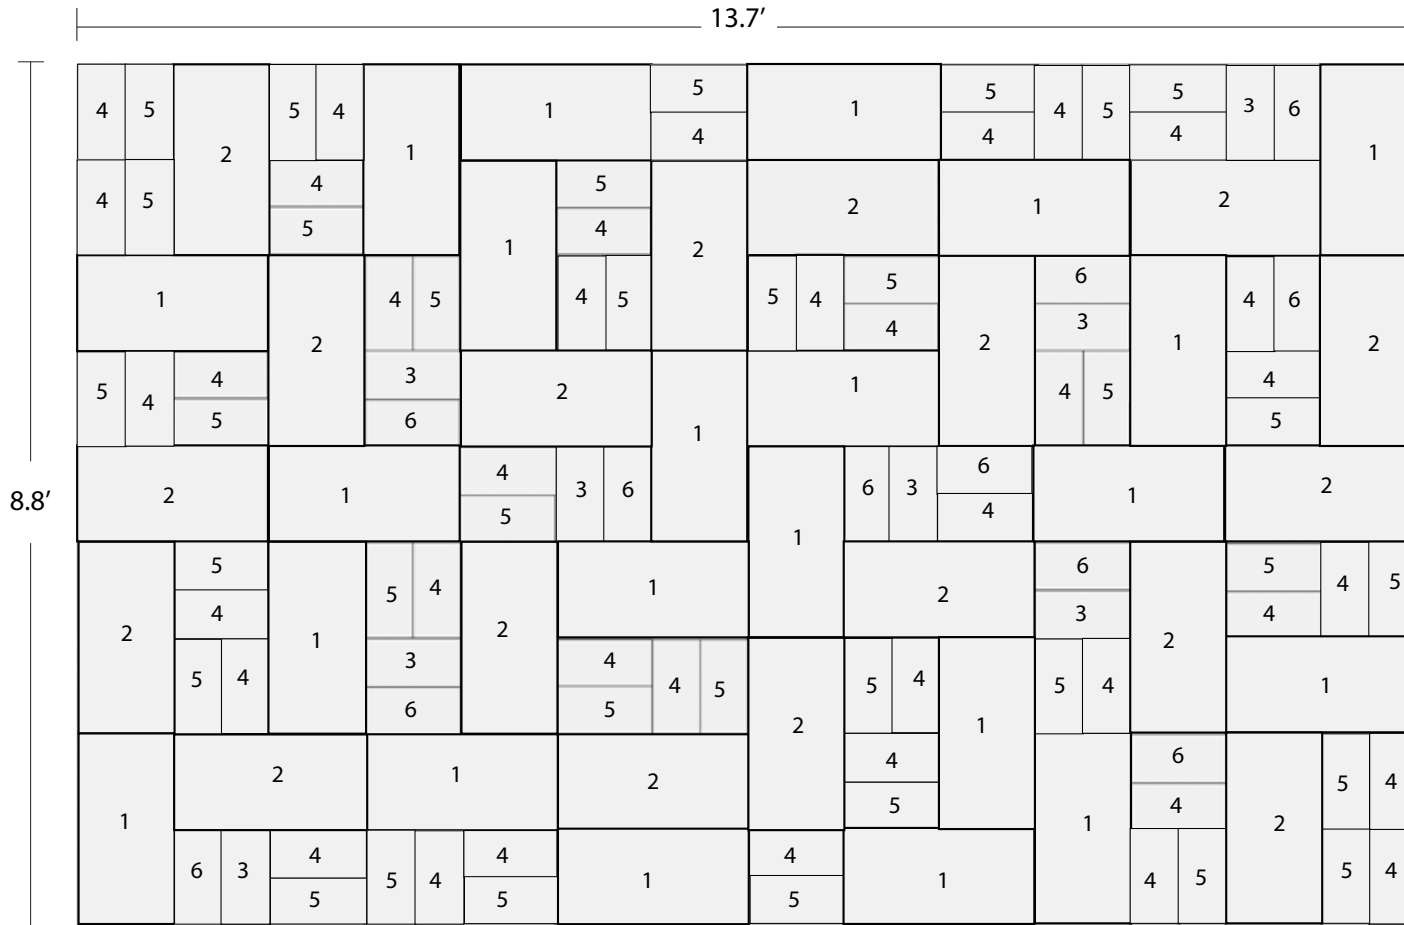

ECHODECO™ SHAPES DESIGN D404

Price Effective - September 19, 2022

Color Code*	
	A - Aqua
	B - Cobalt
	C - Violet

* Reference color image of design D404

EchoDeco Shapes Design	List Price	Adhesive Removable Mount (Optional)	Mount Qty	List Price
ESK-D404-15-02-17	\$3,913	WR340	340	\$960

No.	Shape	Edge Finish	Size	Material Thickness	Color Code*	Qty
1	Rectangle	Beveled	24"	3/8"	B	6
2	Rectangle	Straight	24"	3/8"	A	17
3	Rectangle	Beveled	12"	3/8"	B	8
4	Rectangle	Straight	12"	3/8"	C	38
5	Rectangle	Straight	12"	3/8"	A	35
6	Rectangle	Beveled	12"	3/8"	A	11