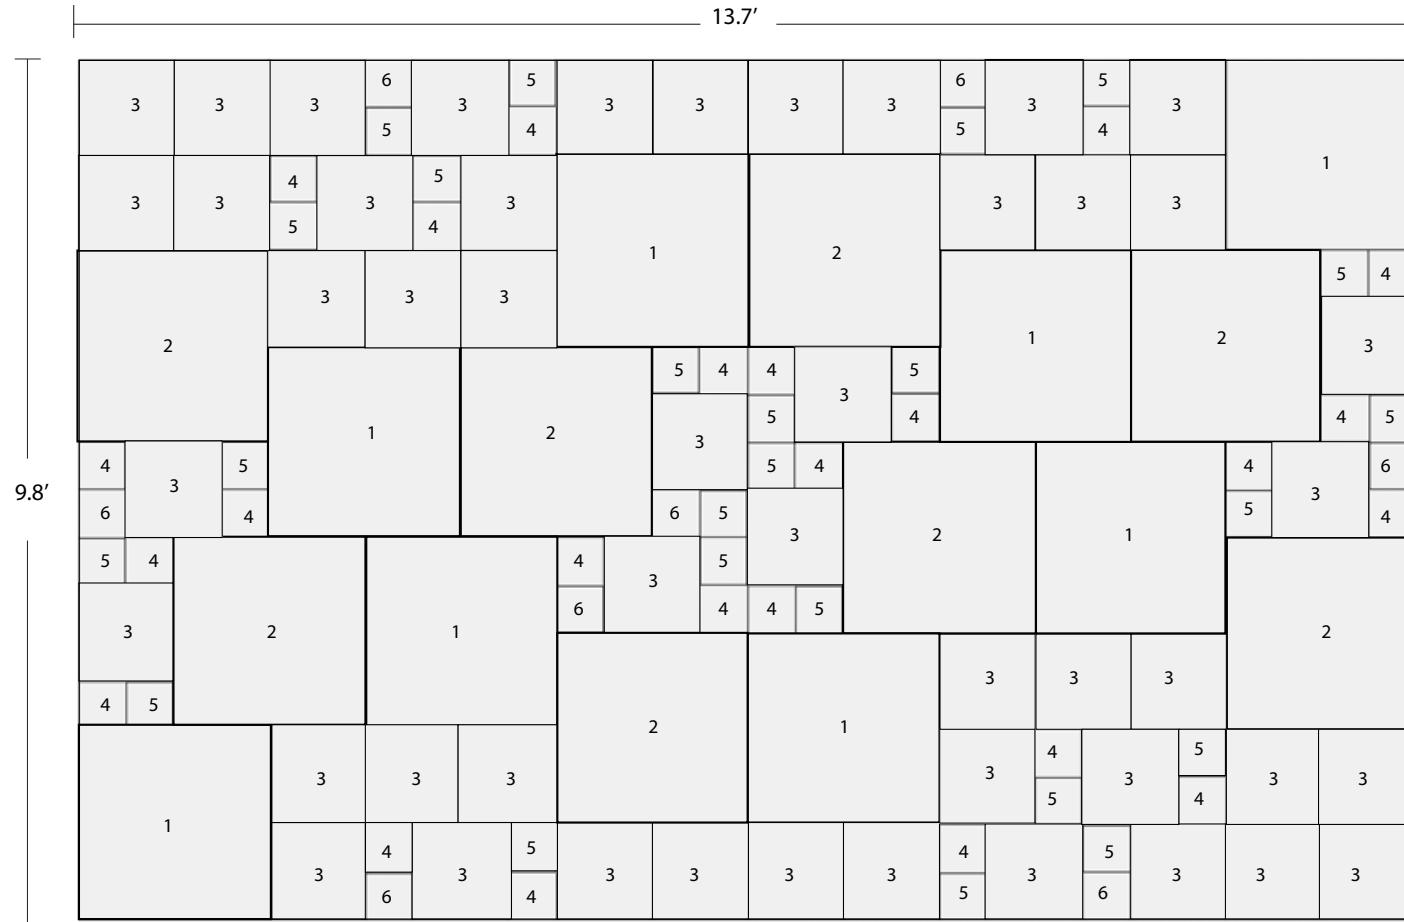

# ECHODECO™ SHAPES DESIGN D402

Price Effective - September 19, 2022

Color Code*	
	A - Iced Grey
	B - Ruby
	C - Ash
	D - Tangerine

\* Reference color image of design D402

EchoDeco Shapes Design	List Price	Adhesive Removable Mount (Optional)	Mount Qty	List Price
ESK-D402-08-00-09	\$5,076	WR320	320	\$912

Row	Shape	Edge Finish	Size	Material Thickness	Color Code*	Qty
1	Square	Straight	24"	3/4"	A	8
2	Square	Straight	24"	3/8"	A	8
3	Square	Straight	12"	3/8"	A	48
4	Square	Beveled	6"	3/8"	B	24
5	Square	Straight	6"	3/8"	C	24
6	Square	Straight	6"	3/8"	D	8