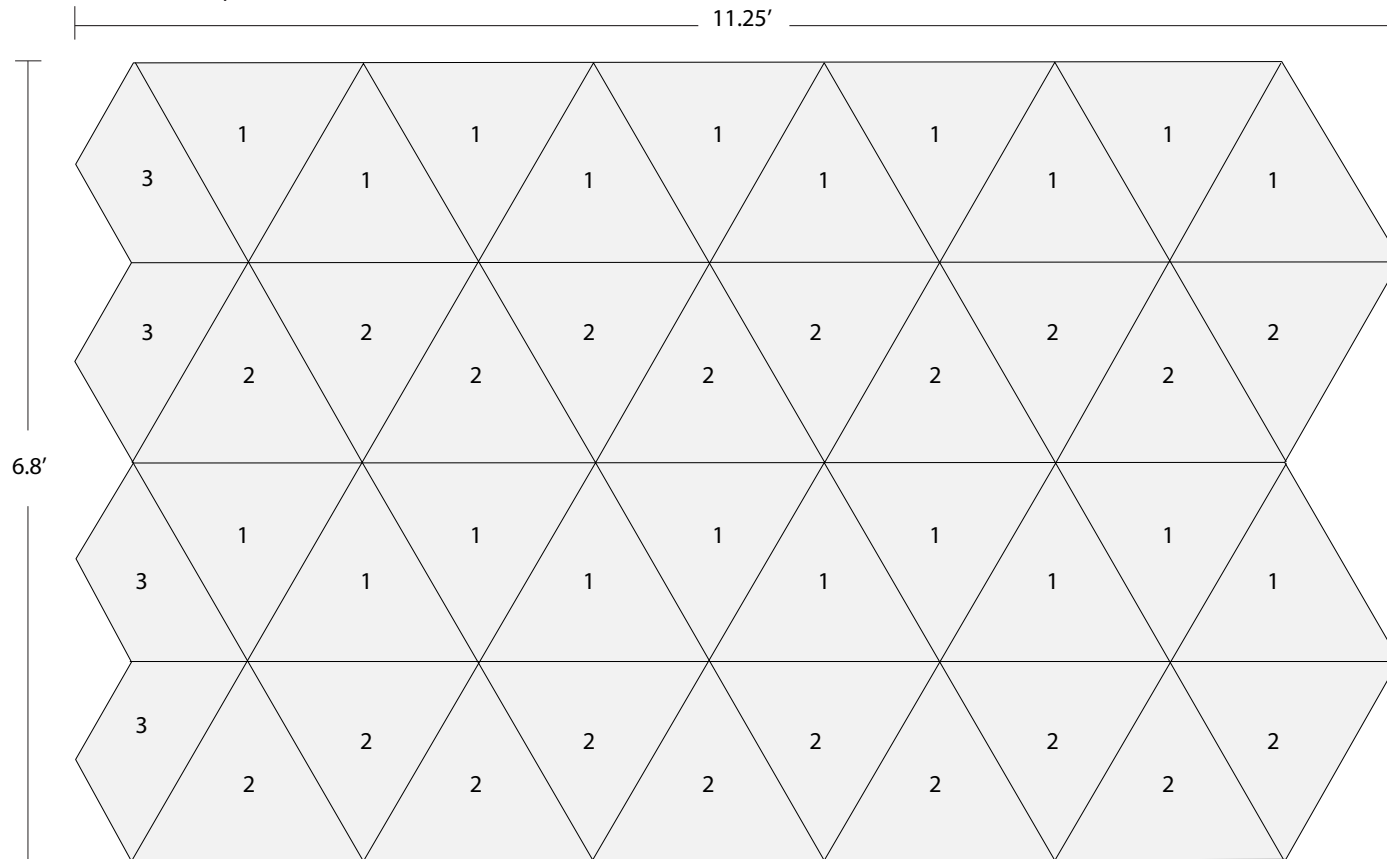

ECHODECO™ SHAPES DESIGN D418

Price Effective - September 19, 2022

Color Code*	
	A - Slate
	B - Ash
	C - Ruby

* Reference color image of design D418

EchoDeco Shapes Design	List Price	Adhesive Removable Mount (Optional)	Mount Qty	List Price
ESK-D418-05-00-08	\$4,902	W.R180	180	\$504

No.	Shape	Edge Finish	Size	Material Thickness	Color Code*	Qty
1	Triangle	Beveled	24"	3/4"	B	20
2	Triangle	Beveled	24"	3/4"	A	20
3	Trapezoid	Straight	12"	3/8"	C	4

To place an order, please contact Customer Service at orders@mergeworks.com or by phone at (800) 597-1195.