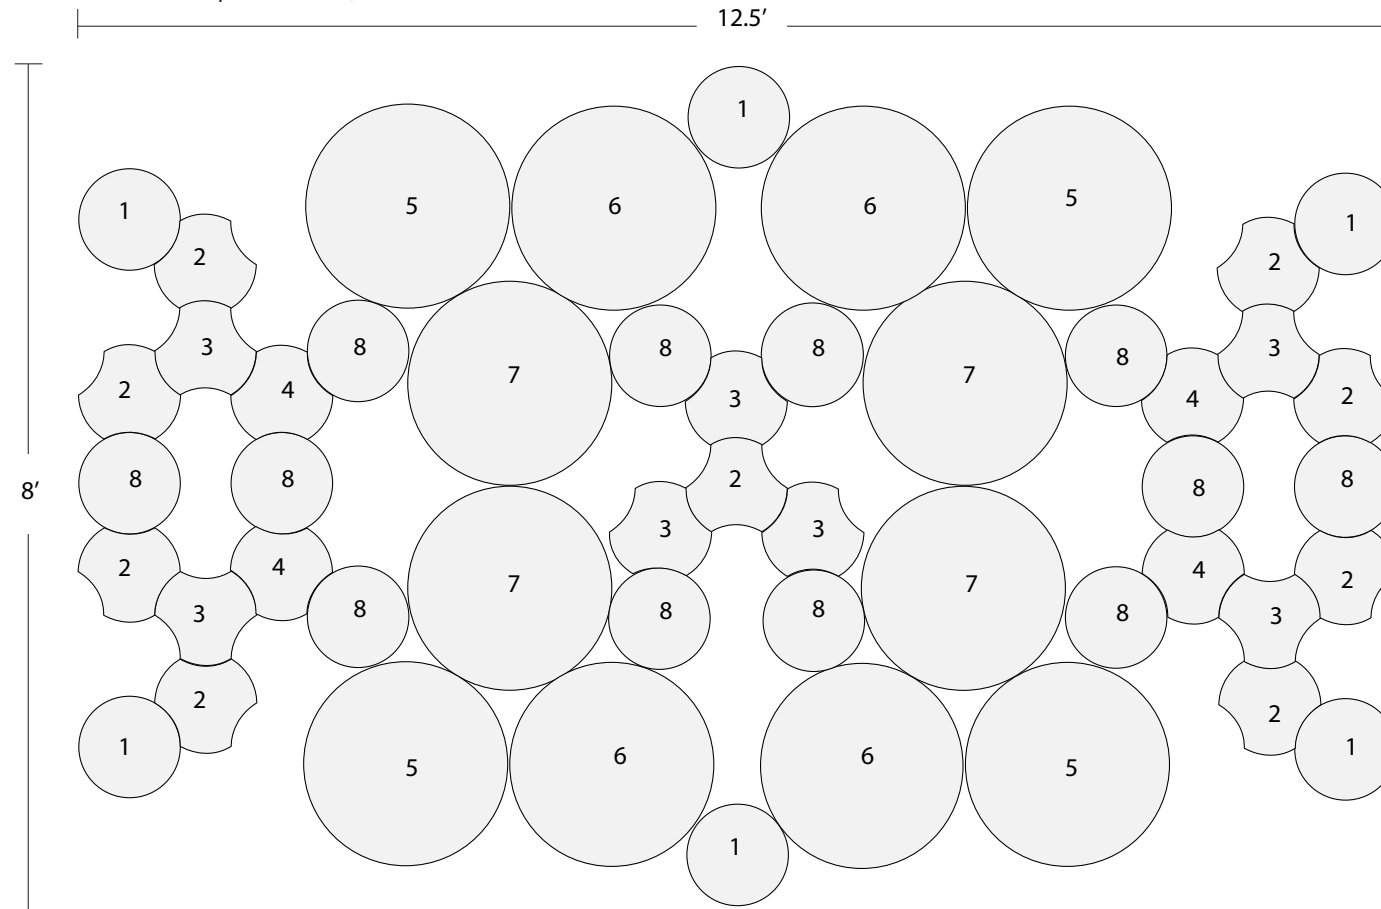

ECHODECO™ SHAPES DESIGN D414

Price Effective - September 19, 2022

Color Code*	
	A - Iced Grey
	B - Ash
	C - Violet
	D - Sunflower

* Reference color image of design D414

EchoDeco Shapes Design	List Price	Adhesive Removable Mount (Optional)	Mount Qty	List Price
ESK-D414-06-00-10-11	\$2,556	W.R185	185	\$522

No.	Shape	Edge Finish	Size	Material Thickness	Color Code*	Qty
1	Circle	Straight	12"	3/8"	A	6
2	Scale	Straight	12"	3/8"	B	9
3	Scale	Straight	12"	3/8"	C	7
4	Scale	Straight	12"	3/8"	A	4
5	Circle	Straight	24"	3/8"	B	4
6	Circle	Straight	24"	3/8"	C	4
7	Circle	Straight	24"	3/8"	A	4
8	Circle	Straight	12"	3/8"	D	12