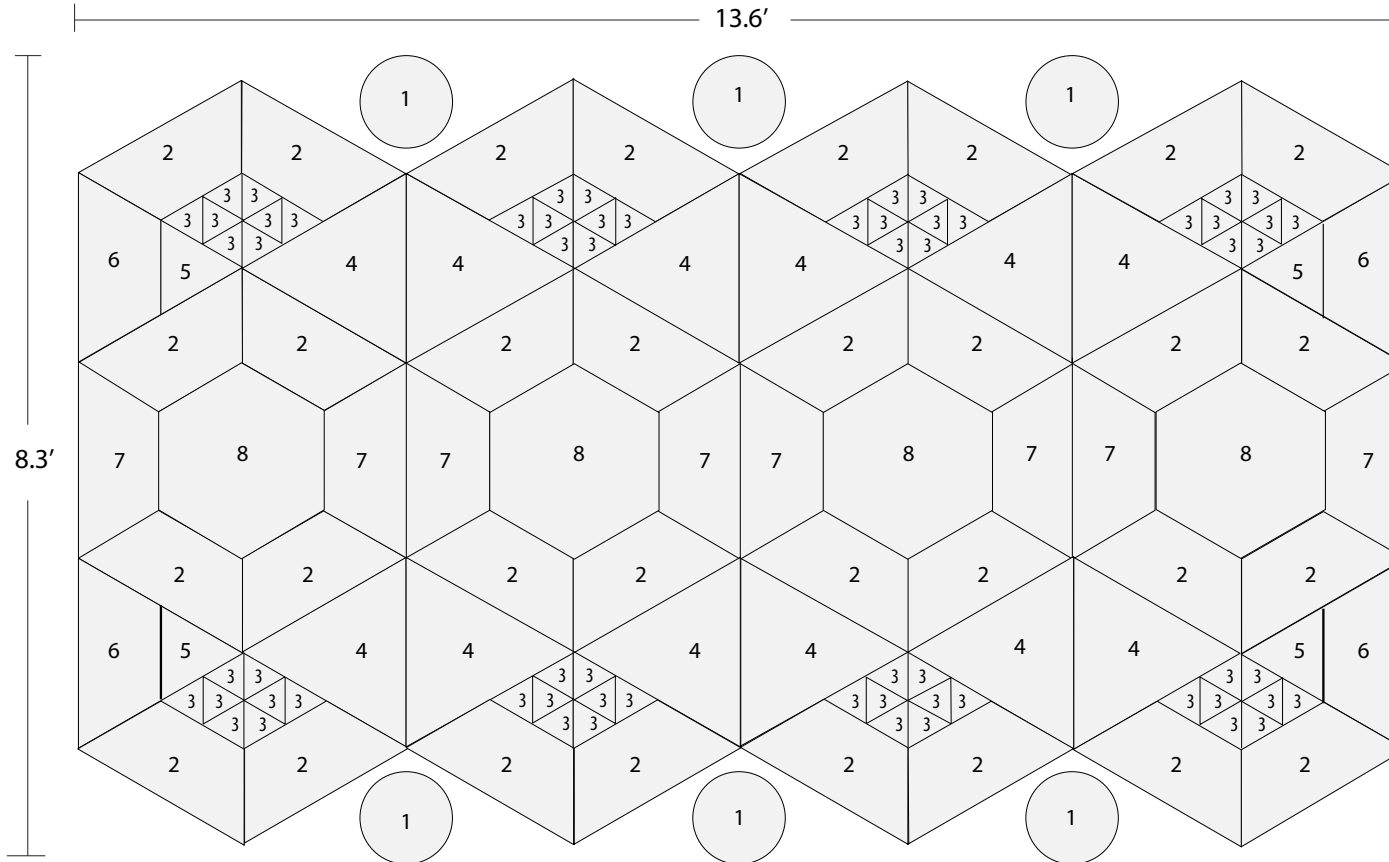

# ECHODECO™ SHAPES DESIGN D412

Price Effective - September 19, 2022

Color Code*	
	A - Jet
	B - Iced Grey
	C - Charcoal
	D - Sky
	E - Pear

\* Reference color image of design D412

EchoDeco Shapes Design	List Price	Adhesive Removable Mount (Optional)	Mount Qty	List Price
ESK-D412-22-06-01-17-03	\$5,745	W.R305	305	\$858

No.	Shape	Edge Finish	Size	Material Thickness	Color Code*	Qty
1	Circle	Straight	12"	3/8"	A	6
2	Trapezoid	Beveled	24"	3/8"	B	32
3	Triangle	Beveled	6"	3/8"	E	64
4	Triangle	Straight	24"	3/8"	A	12
5	Triangle	Beveled	12"	3/8"	A	4
6	Trapezoid	Beveled	24"	3/8"	A	4
7	Trapezoid	Beveled	24"	3/8"	C	8
8	Hexagon	Straight	24"	3/8"	D	4