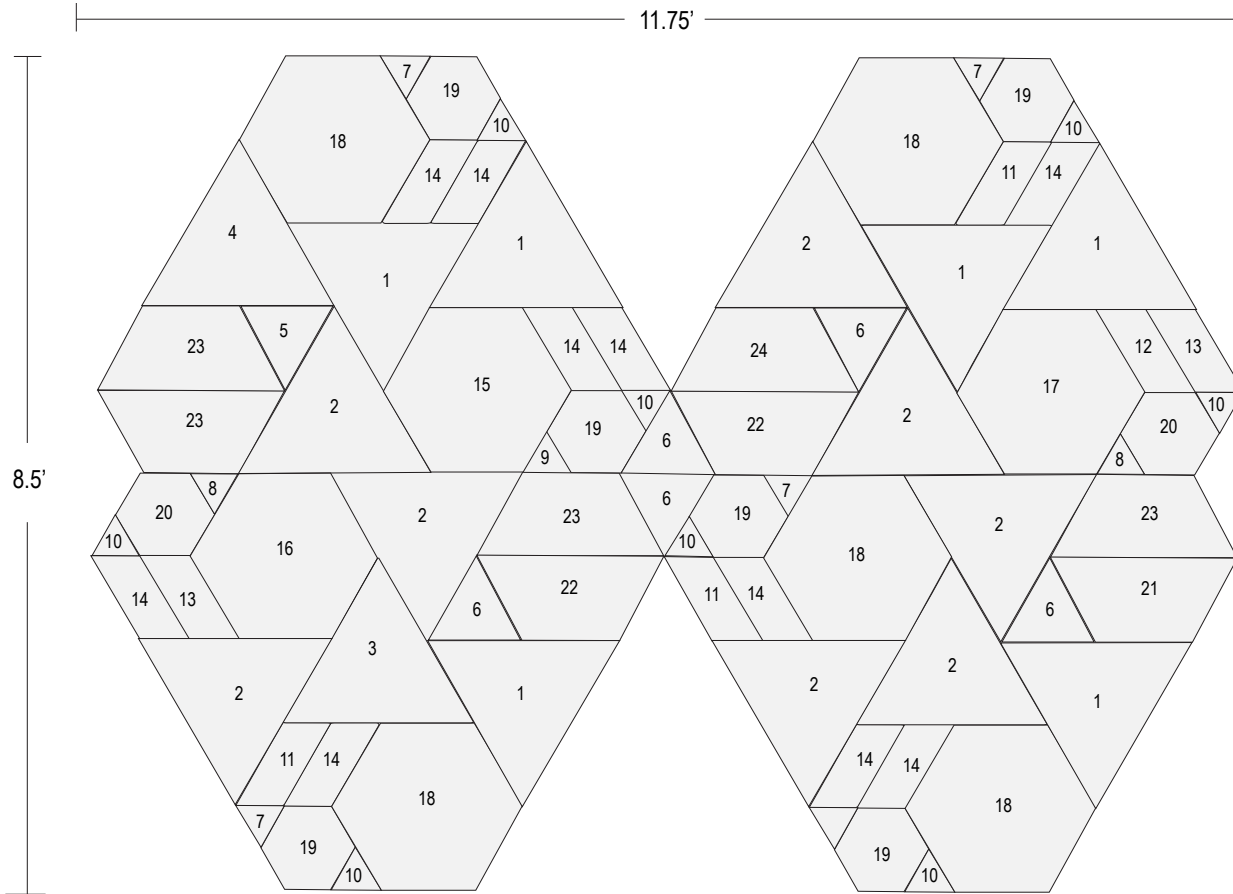

ECHODECO™ SHAPES DESIGN D411

Price Effective - September 19, 2022

Color Code*	
	A - Ruby
	B - Iced Grey
	C - Slate
	D - Tangerine

* Reference color image of design D411

EchoDeco Shapes Design		List Price	No.	Shape	Edge Finish	Size	Material Thickness	Color Code*	Qty	No.	Shape	Edge Finish	Size	Material Thickness	Color Code*	Qty
ESK-D411-08-06-05		\$3,252	1	Triangle	Beveled	24"	3/8"	A	6	13	Parallelogram	Straight	12"	3/8"	C	2
			2	Triangle	Straight	24"	3/8"	A	8	14	Parallelogram	Straight	12"	3/8"	A	10
			3	Triangle	Straight	24"	3/4"	B	1	15	Hexagon	Beveled	24"	3/8"	B	1
			4	Triangle	Straight	24"	3/8"	D	1	16	Hexagon	Beveled	24"	3/8"	C	1
			5	Triangle	Straight	12"	3/8"	B	1	17	Hexagon	Straight	24"	3/8"	D	1
			6	Triangle	Beveled	12"	3/8"	A	5	18	Hexagon	Beveled	24"	3/8"	A	5
			7	Triangle	Straight	6"	3/8"	A	4	19	Hexagon	Straight	12"	3/4"	D	6
			8	Triangle	Straight	6"	3/8"	B	2	20	Triangle	Beveled	6"	3/8"	A	2
			9	Triangle	Straight	6"	3/8"	C	1	21	Trapezoid	Straight	24"	3/4"	C	1
			10	Triangle	Straight	6"	3/8"	A	8	22	Trapezoid	Beveled	24"	3/8"	B	2
			11	Parallelogram	Straight	12"	3/8"	D	3	23	Trapezoid	Beveled	24"	3/8"	A	4
			12	Parallelogram	Straight	12"	3/8"	B	1	24	Trapezoid	Beveled	24"	3/8"	A	1