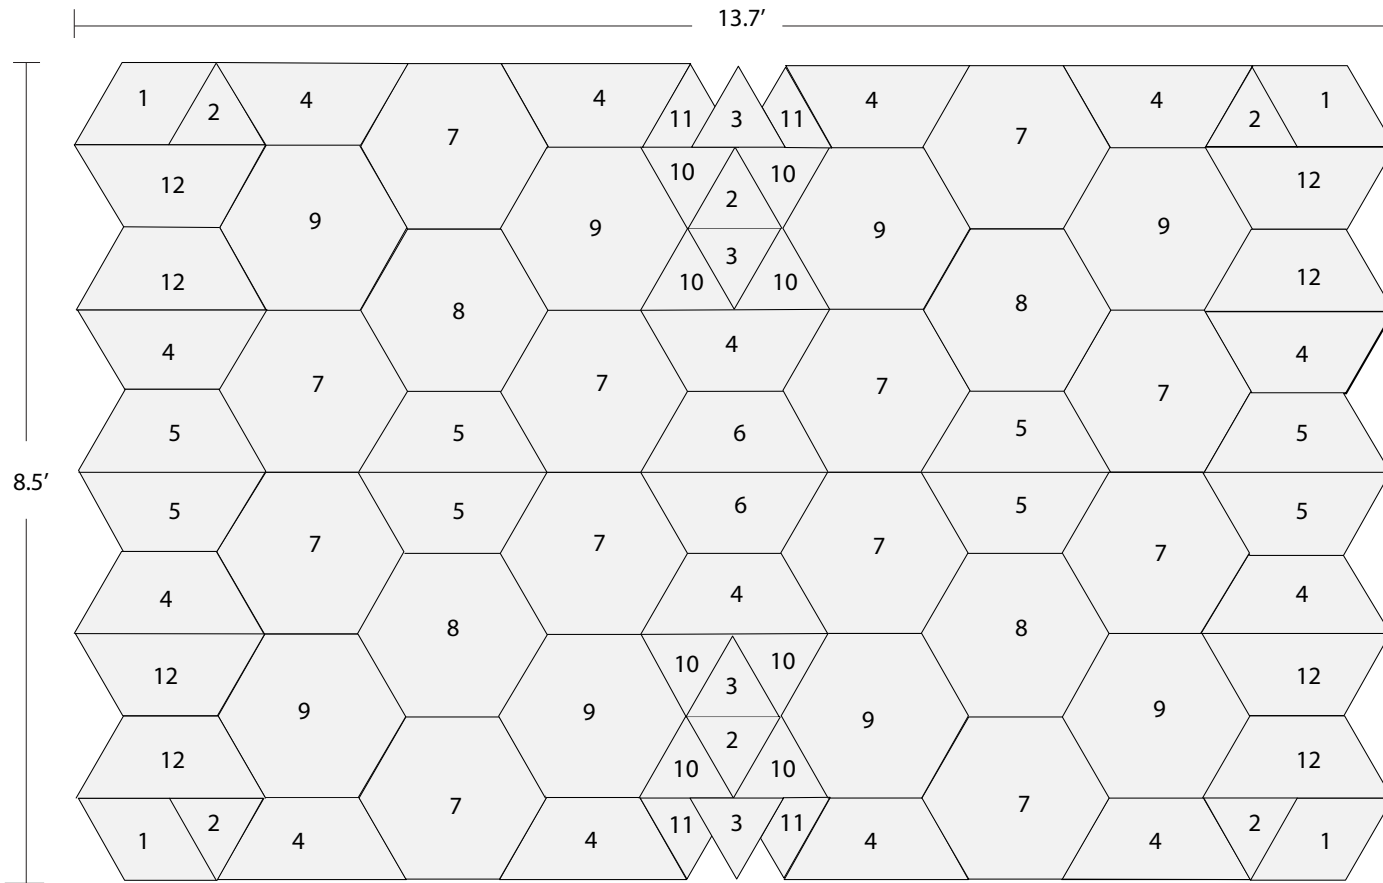

ECHODECO™ SHAPES DESIGN D413

Price Effective - January 1, 2022

Color Code*	
	A - Slate
	B - Aqua
	C - Cobalt
	D - Iced Grey

* Reference color image of design D413

EchoDeco Shapes Design	List Price	Adhesive Removable Mount (Optional)	Mount Qty	List Price
ESK-D413-05-15-02-06	\$5,412	W.R255	255	\$726

No.	Shape	Edge Finish	Size	Material Thickness	Color Code*	Qty
1	Diamond	Straight	10"	3/8"	A	4
2	Triangle	Beveled	12"	3/8"	B	5
3	Triangle	Beveled	12"	3/4"	A	4
4	Trapezoid	Beveled	24"	3/8"	A	14
5	Trapezoid	Beveled	24"	3/8"	D	8
6	Trapezoid	Beveled	24"	3/8"	C	2
7	Hexagon	Straight	24"	3/8"	B	12
8	Hexagon	Straight	24"	3/4"	C	4
9	Hexagon	Straight	24"	3/8"	A	8
10	Triangle	Straight	12"	3/8"	A	8
11	Trapezoid	Beveled	12"	3/8"	A	4
12	Trapezoid	Straight	24"	3/8"	A	8