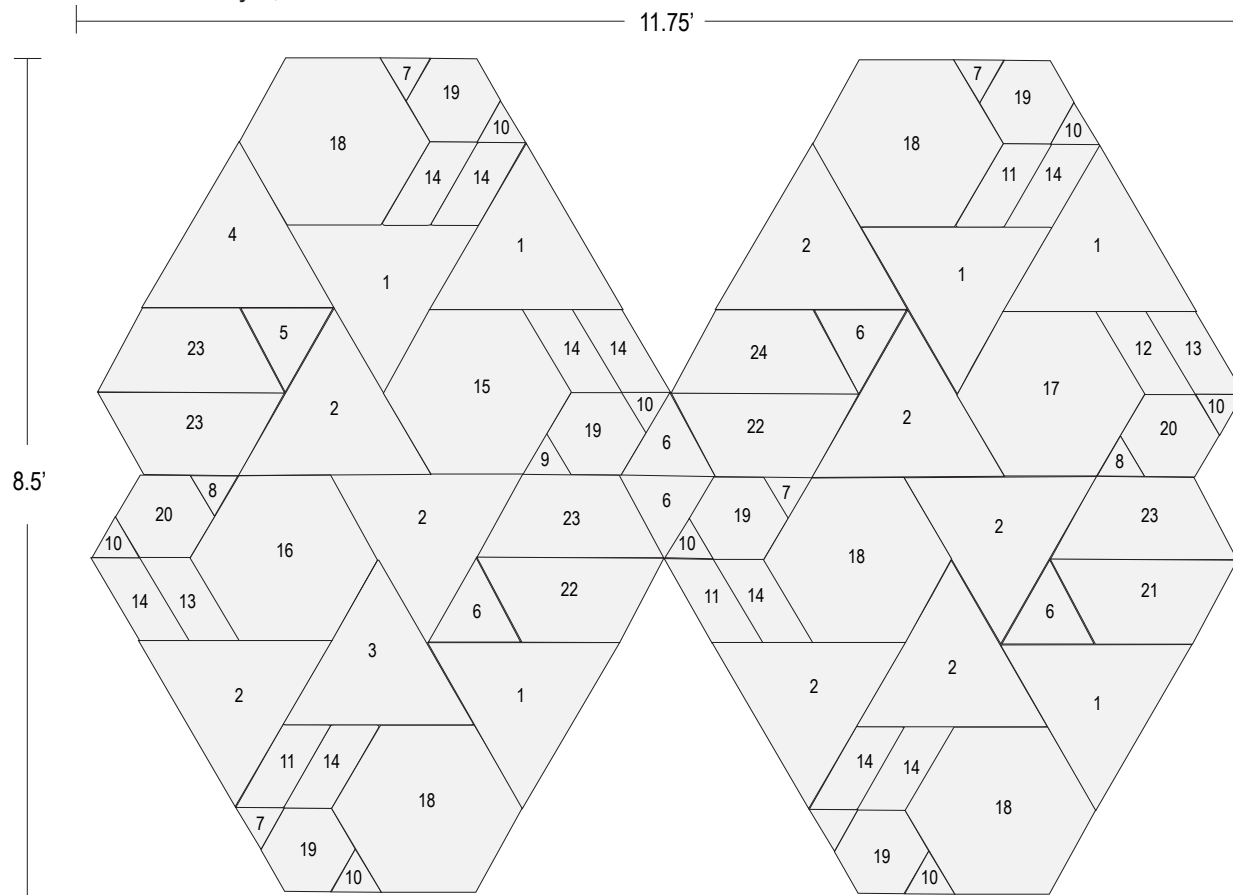

# ECHODECO™ SHAPES DESIGN D411

Price Effective - January 1, 2022

Color Code*	
	A - Ruby
	B - Iced Grey
	C - Slate
	D - Tangerine

\* Reference color image of design D411

EchoDeco Shapes Design		List Price	No.	Shape	Edge Finish	Size	Material Thickness	Color Code*	Qty	No.	Shape	Edge Finish	Size	Material Thickness	Color Code*	Qty
ESK-D411-08-06-05		<b>\$3,252</b>	1	Triangle	Beveled	24"	3/8"	A	6	13	Parallelogram	Straight	12"	3/8"	C	2
			2	Triangle	Straight	24"	3/8"	A	8	14	Parallelogram	Straight	12"	3/8"	A	10
			3	Triangle	Straight	24"	3/4"	B	1	15	Hexagon	Beveled	24"	3/8"	B	1
			4	Triangle	Straight	24"	3/8"	D	1	16	Hexagon	Beveled	24"	3/8"	C	1
			5	Triangle	Straight	12"	3/8"	B	1	17	Hexagon	Straight	24"	3/8"	D	1
			6	Triangle	Beveled	12"	3/8"	A	5	18	Hexagon	Beveled	24"	3/8"	A	5
			7	Triangle	Straight	6"	3/8"	A	4	19	Hexagon	Straight	12"	3/4"	D	6
			8	Triangle	Straight	6"	3/8"	B	2	20	Triangle	Beveled	6"	3/8"	A	2
			9	Triangle	Straight	6"	3/8"	C	1	21	Trapezoid	Straight	24"	3/4"	C	1
			10	Triangle	Straight	6"	3/8"	A	8	22	Trapezoid	Beveled	24"	3/8"	B	2
			11	Parallelogram	Straight	12"	3/8"	D	3	23	Trapezoid	Beveled	24"	3/8"	A	4
			12	Parallelogram	Straight	12"	3/8"	B	1	24	Trapezoid	Beveled	24"	3/8"	A	1