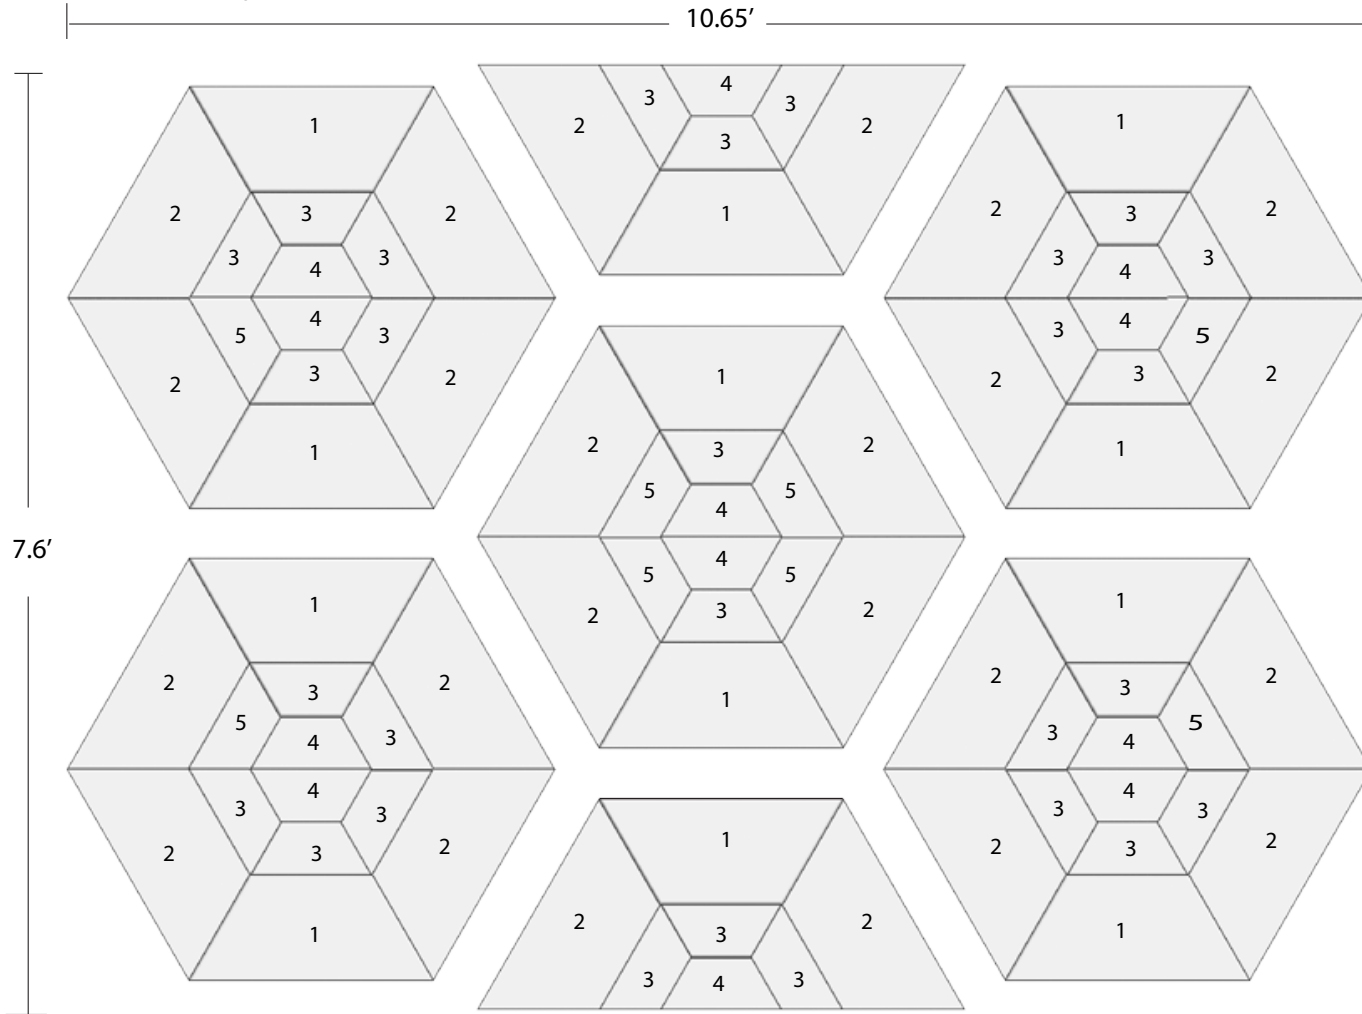

# ECHODECO™ SHAPES DESIGN D405

Price Effective - January 1, 2022

Color Code*	
	A - Ash
	B - Slate
	C - Ruby

\* Reference color image of design D405

EchoDeco Shapes Design	List Price	Adhesive Removable Mount (Optional)	Mount Qty	List Price
ESK-D405-00-05-08	\$4,882	WR215	215	\$612

No.	Shape	Edge Finish	Size	Material Thickness	Color Code*	Qty
1	Trapezoid	Straight	24"	3/4"	A	12
2	Trapezoid	Straight	24"	3/4"	B	24
3	Trapezoid	Straight	12"	3/8"	A	28
4	Trapezoid	Straight	12"	3/4"	A	12
5	Trapezoid	Straight	12"	3/8"	C	8