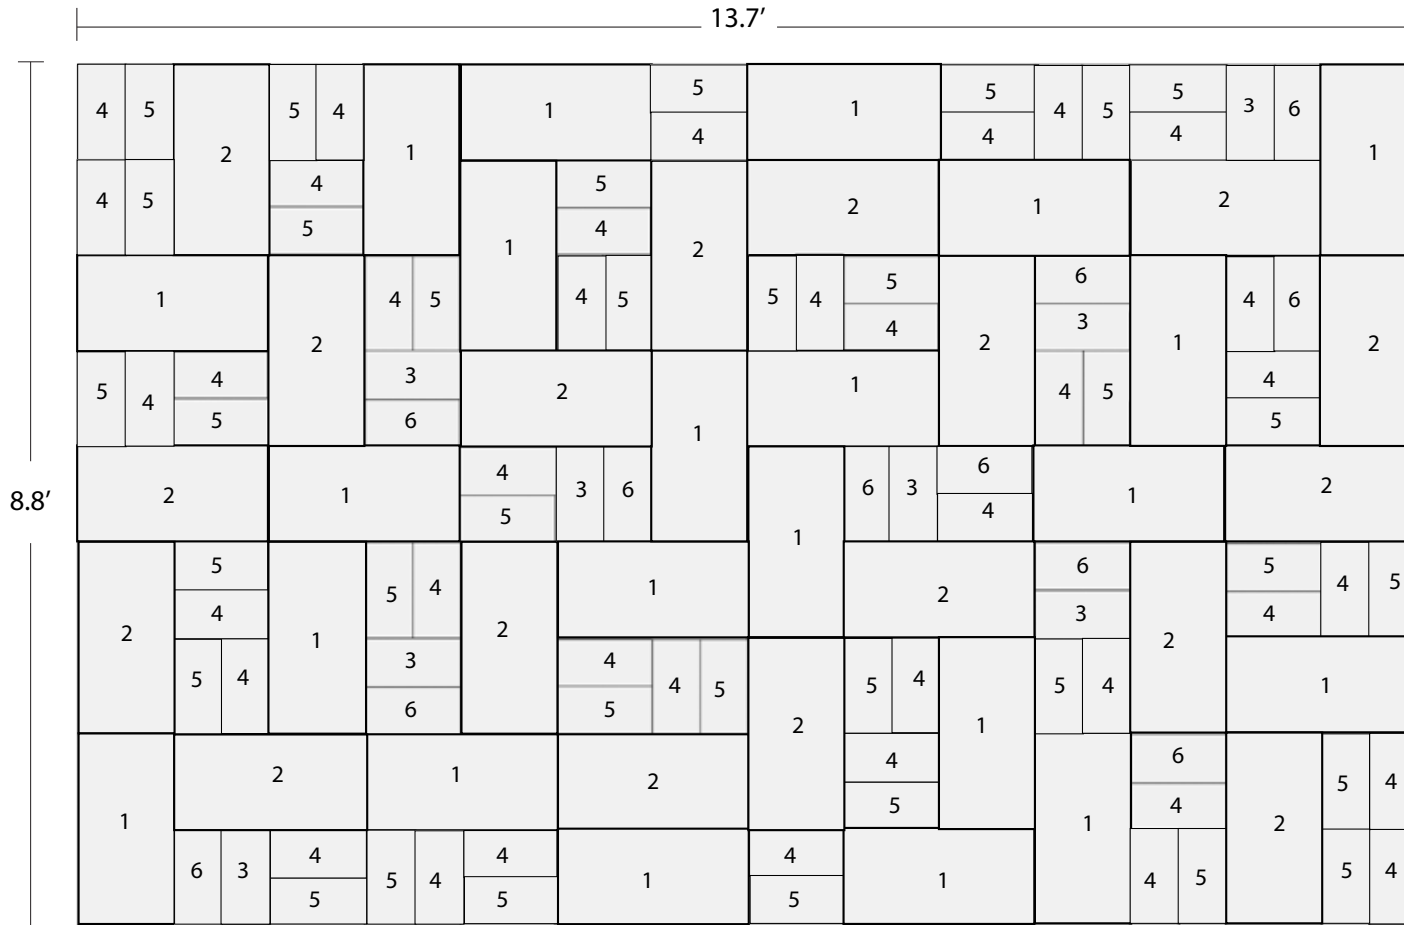

ECHODECO™ SHAPES DESIGN D404

Price Effective - January 1, 2022

Color Code*	
	A - Aqua
	B - Cobalt
	C - Violet

* Reference color image of design D404

EchoDeco Shapes Design	List Price	Adhesive Removable Mount (Optional)	Mount Qty	List Price
ESK-D404-15-02-17	\$3,580	WR485	485	\$1,380

No.	Shape	Edge Finish	Size	Material Thickness	Color Code*	Qty
1	Rectangle	Beveled	24"	3/8"	B	6
2	Rectangle	Straight	24"	3/8"	A	17
3	Rectangle	Beveled	12"	3/8"	B	8
4	Rectangle	Straight	12"	3/8"	C	38
5	Rectangle	Straight	12"	3/8"	A	35
6	Rectangle	Beveled	12"	3/8"	A	11