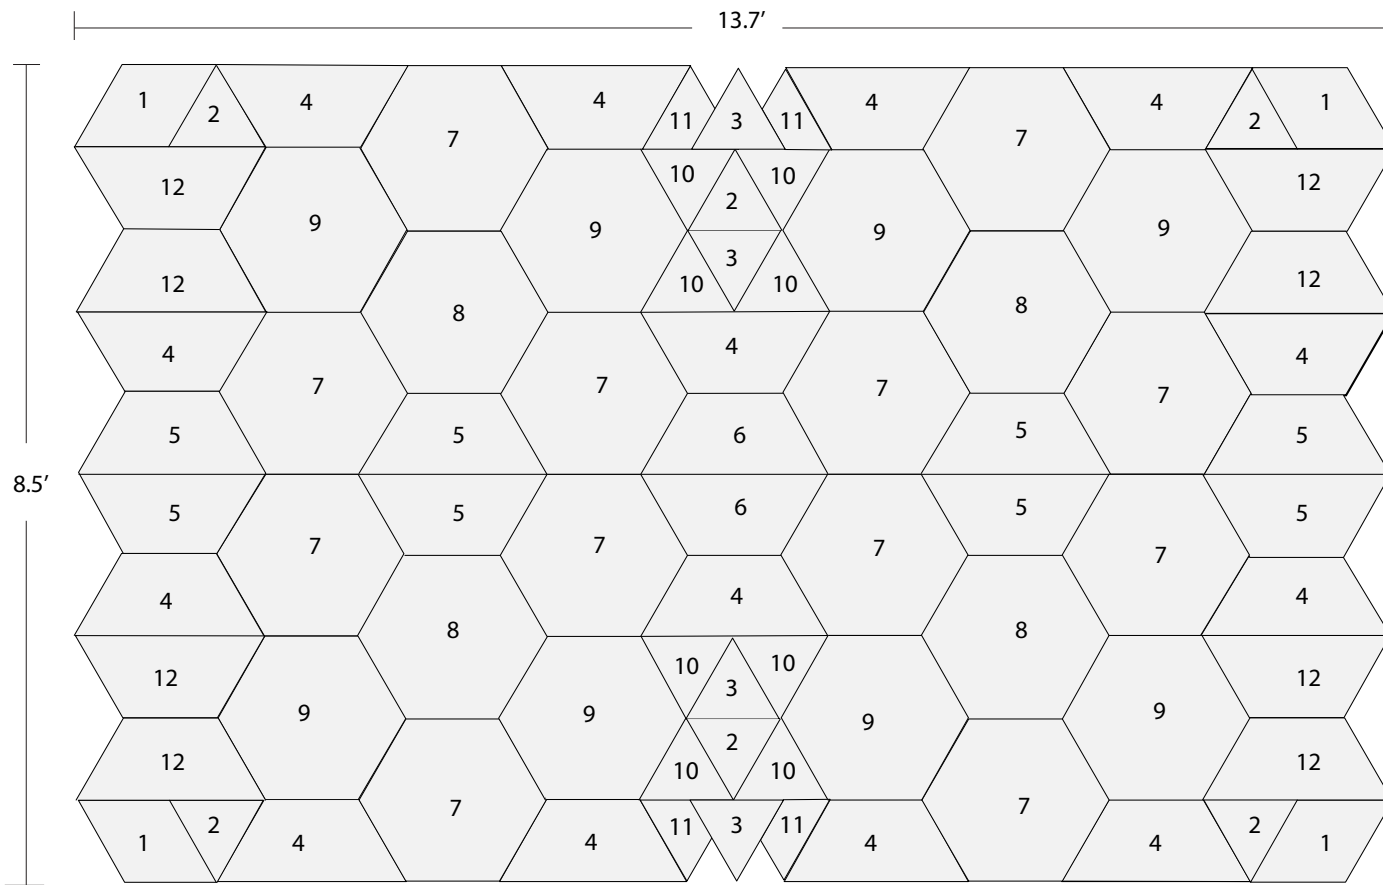

# ECHODECO™ SHAPES DESIGN D413

Color Code*	
	A - Slate
	B - Aqua
	C - Cobalt
	D - Iced Grey

\* Reference color image of design D413

EchoDeco Shapes Design	List Price	Adhesive Removable Mount (Optional)	Mount Qty	List Price
ESK-D413-05-15-02-06	\$5,018	W.R255	255	\$726

No.	Shape	Edge Finish	Size	Material Thickness	Color Code*	Qty
1	Diamond	Straight	10"	3/8"	A	4
2	Triangle	Beveled	12"	3/8"	B	5
3	Triangle	Beveled	12"	3/4"	A	4
4	Trapezoid	Beveled	24"	3/8"	A	14
5	Trapezoid	Beveled	24"	3/8"	D	8
6	Trapezoid	Beveled	24"	3/8"	C	2
7	Hexagon	Straight	24"	3/8"	B	12
8	Hexagon	Straight	24"	3/4"	C	4
9	Hexagon	Straight	24"	3/8"	A	8
10	Triangle	Straight	12"	3/8"	A	8
11	Trapezoid	Beveled	12"	3/8"	A	4
12	Trapezoid	Straight	24"	3/8"	A	8