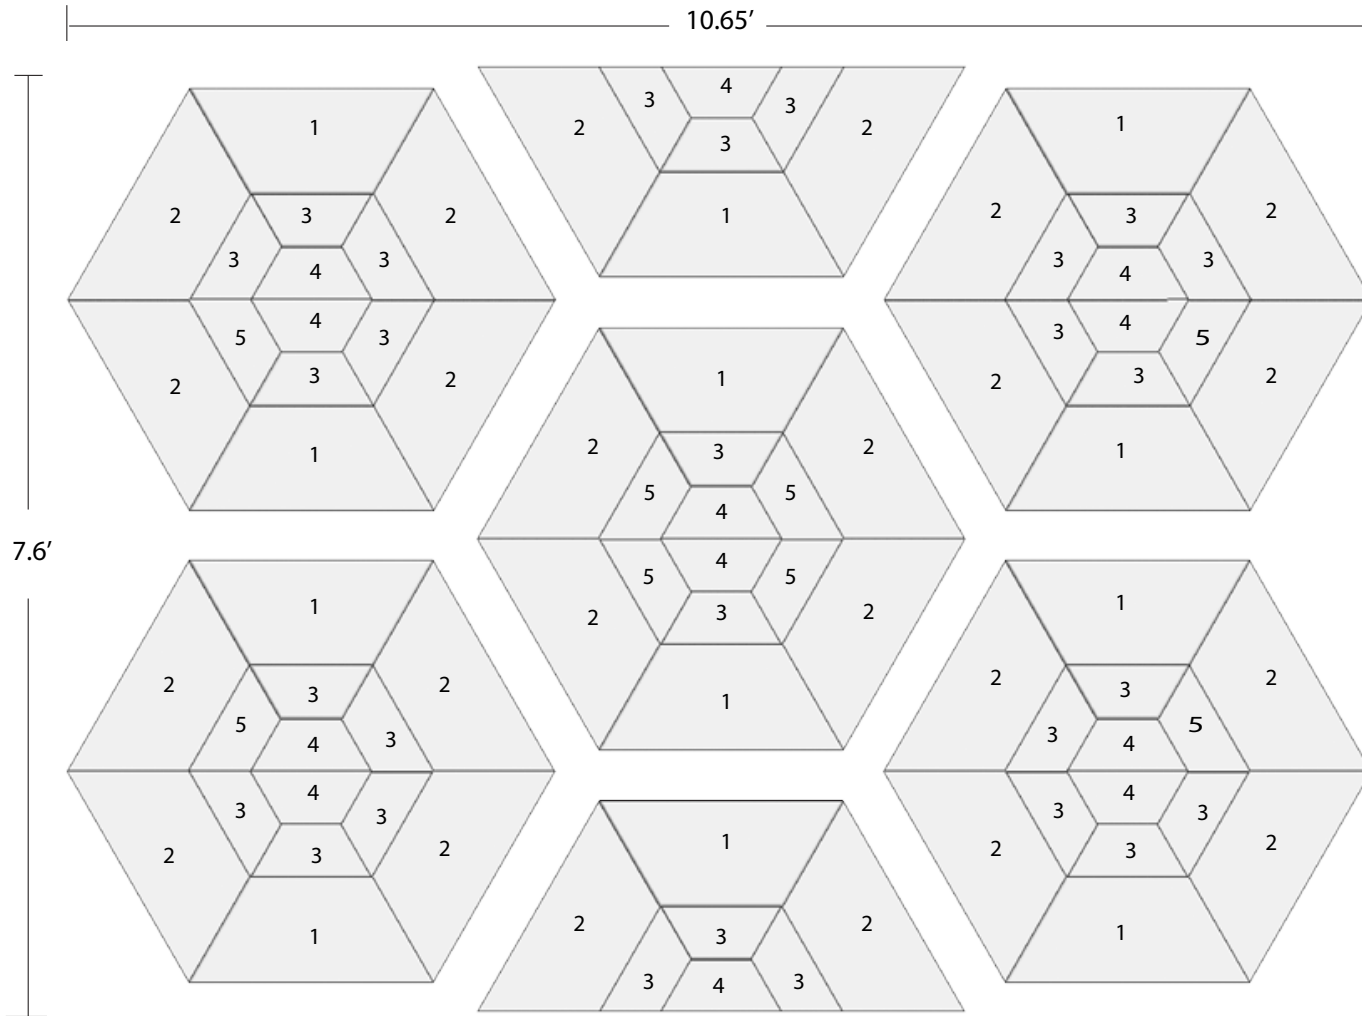

# ECHODECO™ SHAPES DESIGN D405

Color Code*	
	A - Ash
	B - Slate
	C - Ruby

\* Reference color image of design D405

EchoDeco Shapes Design	List Price	Adhesive Removable Mount (Optional)	Mount Qty	List Price
ESK-D405-00-05-08	\$4,623	WR215	215	\$612

No.	Shape	Edge Finish	Size	Material Thickness	Color Code*	Qty
1	Trapezoid	Straight	24"	3/4"	A	12
2	Trapezoid	Straight	24"	3/4"	B	24
3	Trapezoid	Straight	12"	3/8"	A	28
4	Trapezoid	Straight	12"	3/4"	A	12
5	Trapezoid	Straight	12"	3/8"	C	8