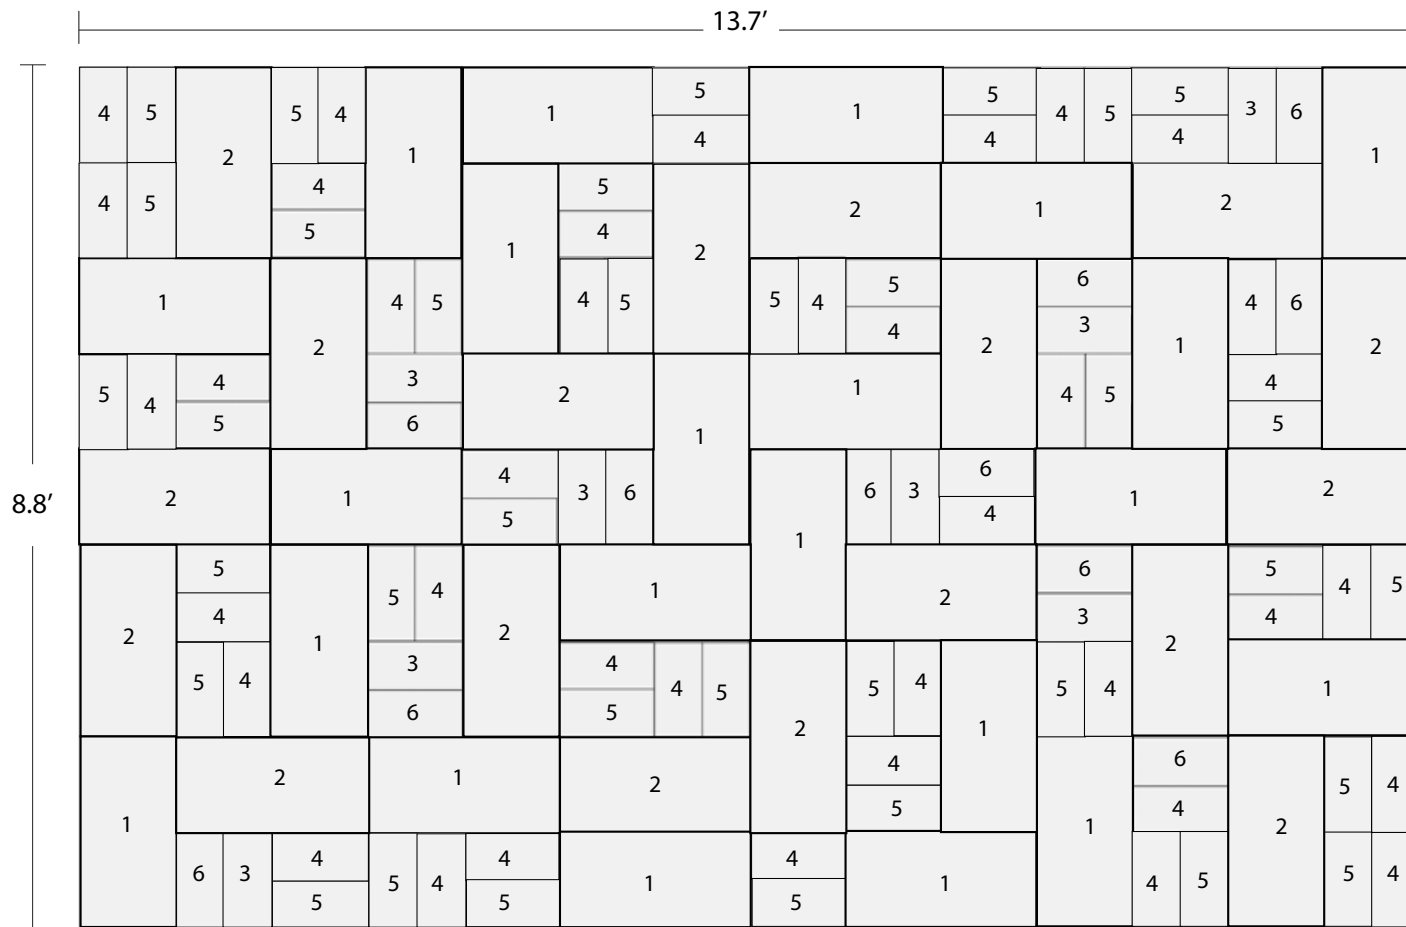

ECHODECO™ SHAPES DESIGN D404

Color Code*	
	A - Aqua
	B - Cobalt
	C - Violet

* Reference color image of design D404

EchoDeco Shapes Design	List Price	Adhesive Removable Mount (Optional)	Mount Qty	List Price
ESK-D404-15-02-17	\$3,698	WR485	485	\$1,380

No.	Shape	Edge Finish	Size	Material Thickness	Color Code*	Qty
1	Rectangle	Beveled	24"	3/8"	B	6
2	Rectangle	Straight	24"	3/8"	A	17
3	Rectangle	Beveled	12"	3/8"	B	8
4	Rectangle	Straight	12"	3/8"	C	38
5	Rectangle	Straight	12"	3/8"	A	35
6	Rectangle	Beveled	12"	3/8"	A	11