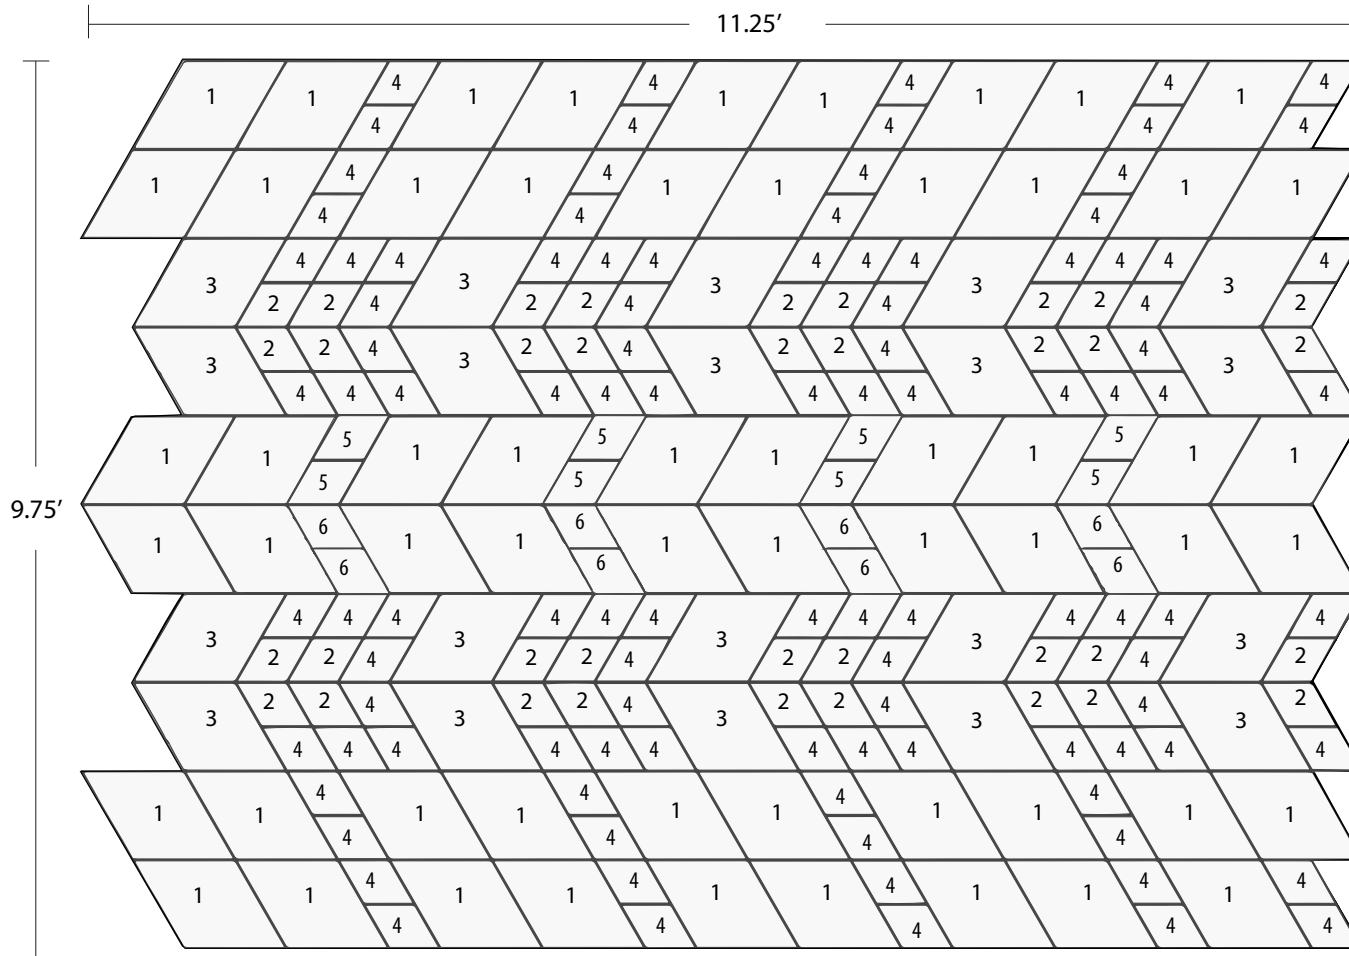

ECHODECO™ SHAPES DESIGN D403

Color Code*	
	A - Sandstone
	B - Tangerine
	C - Ruby

* Reference color image of design D403

EchoDeco Shapes Design	List Price	Adhesive Removable Mount (Optional)	Mount Qty	List Price
ESK-D403-04-09-08	\$8,889	WR495	495	\$1,404

No.	Shape	Edge Finish	Size	Material Thickness	Color Code*	Qty
1	Diamond	Beveled	24"	3/4"	A	58
2	Diamond	Beveled	12"	3/4"	A	36
3	Diamond	Straight	24"	3/4"	A	20
4	Diamond	Straight	12"	3/4"	A	104
5	Diamond	Straight	12"	3/8"	B	8
6	Diamond	Straight	12"	3/8"	C	8