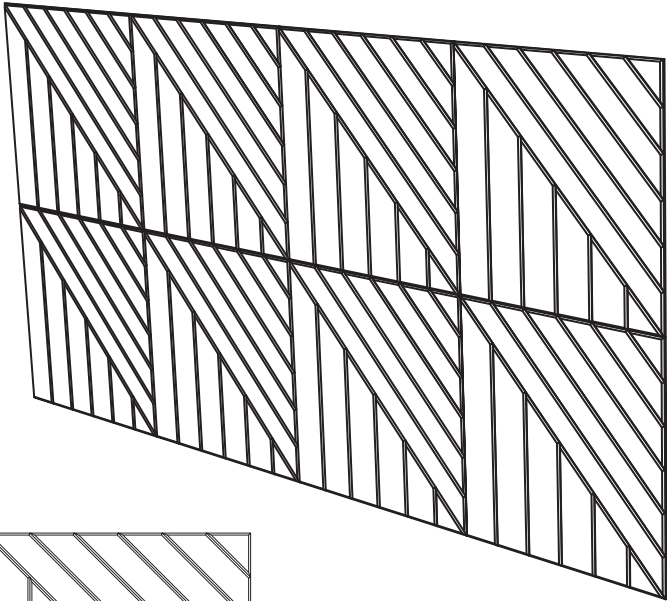

ECHODECO® WALL TILE DESIGNS

D207 - PLAID IN P109 TANGERINE

D207 - PLAID  
LAYOUT B  
(IN SETS OF 8)

D208 - JUNCTION IN P116 OAT

D208 - JUNCTION  
(IN SETS OF 8)

ECHODECO® WALL TILE DESIGNS

D210 - CROSSROADS IN P103 PEAR