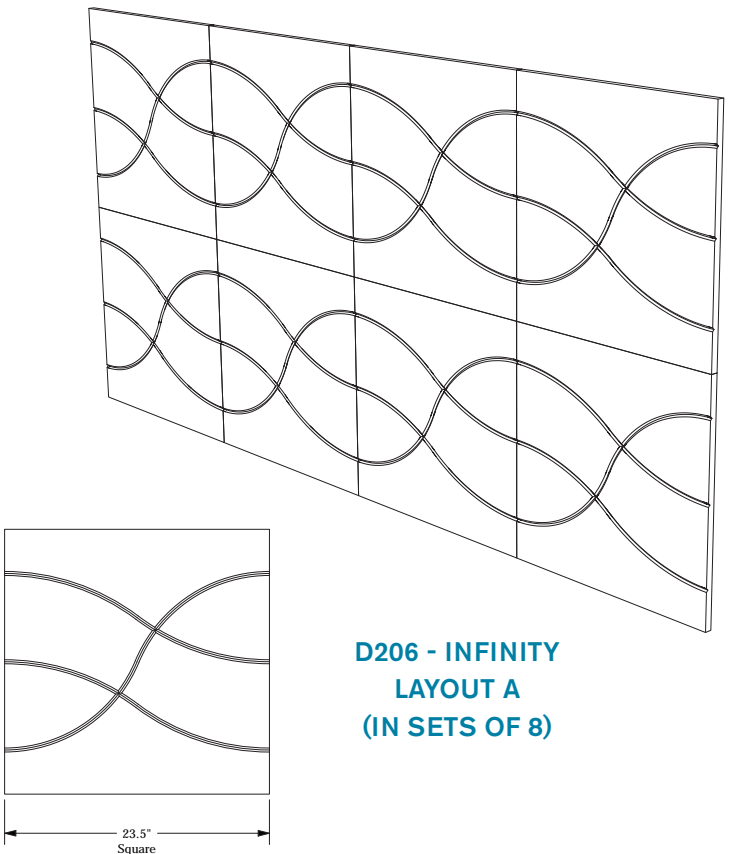

D204 - BIAS  
(IN SETS OF 8)

D205 - ARROW IN P117 SKY

D205 - ARROW  
LAYOUT A  
(IN SETS OF 8)

ECHODECO® WALL TILE DESIGNS

D205 - ARROW IN P111 SUNFLOWER

D205 - ARROW  
LAYOUT B  
(IN SETS OF 8)

D206 - INFINITY IN P125 BLUEPRINT