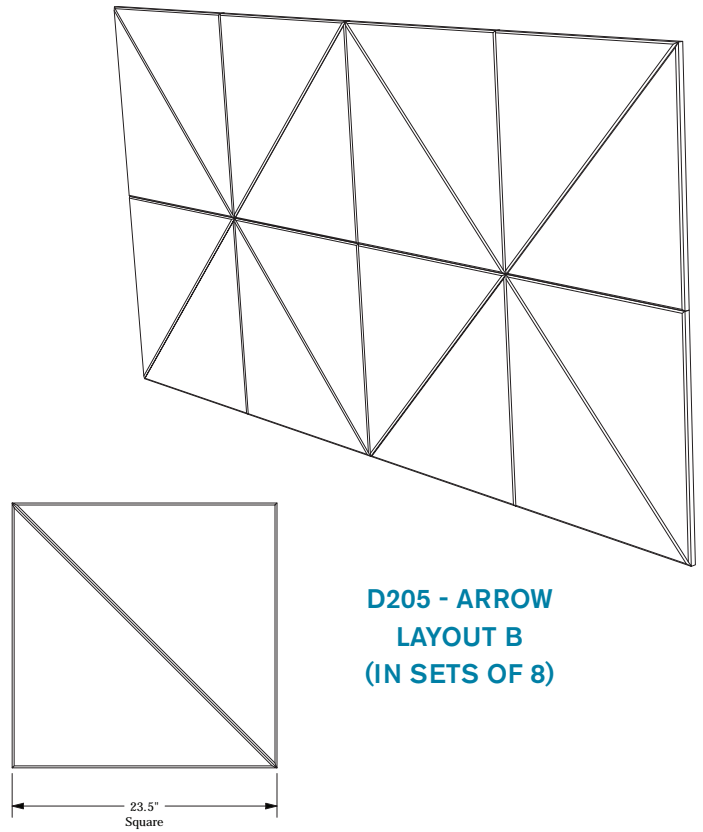

D204 - BIAS  
(IN SETS OF 8)

D205 - ARROW IN P117 SKY

D205 - ARROW  
LAYOUT A  
(IN SETS OF 8)

ECHODECO® WALL TILE DESIGNS

D205 - ARROW IN P111 SUNFLOWER

D205 - ARROW  
LAYOUT B  
(IN SETS OF 8)

D206 - INFINITY IN P125 BLUEPRINT