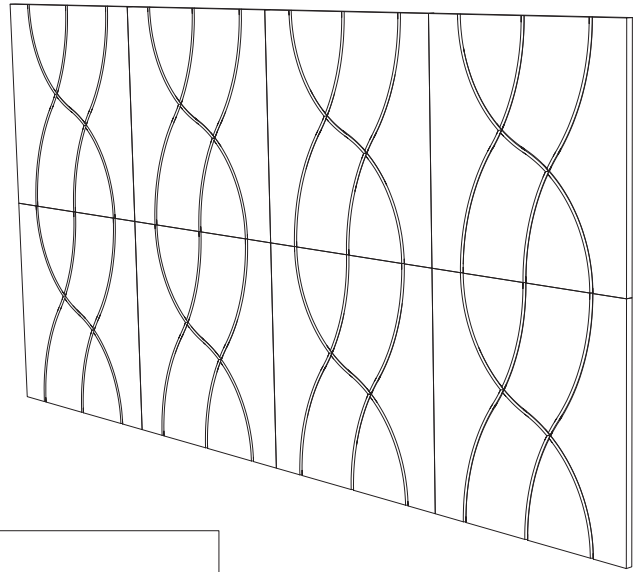

D206 - INFINITY
LAYOUT B
(IN SETS OF 8)