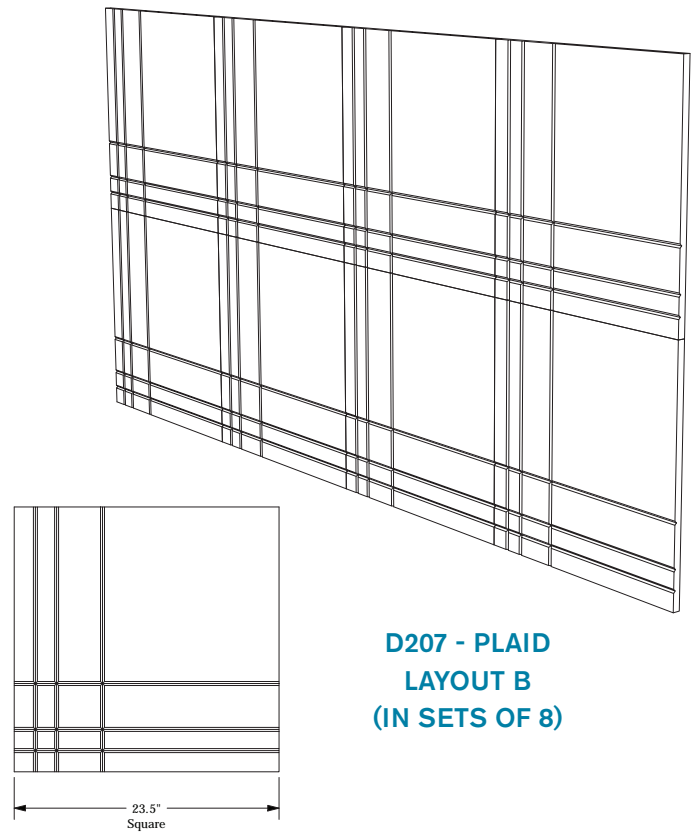

D207 - PLAID
LAYOUT B
(IN SETS OF 8)