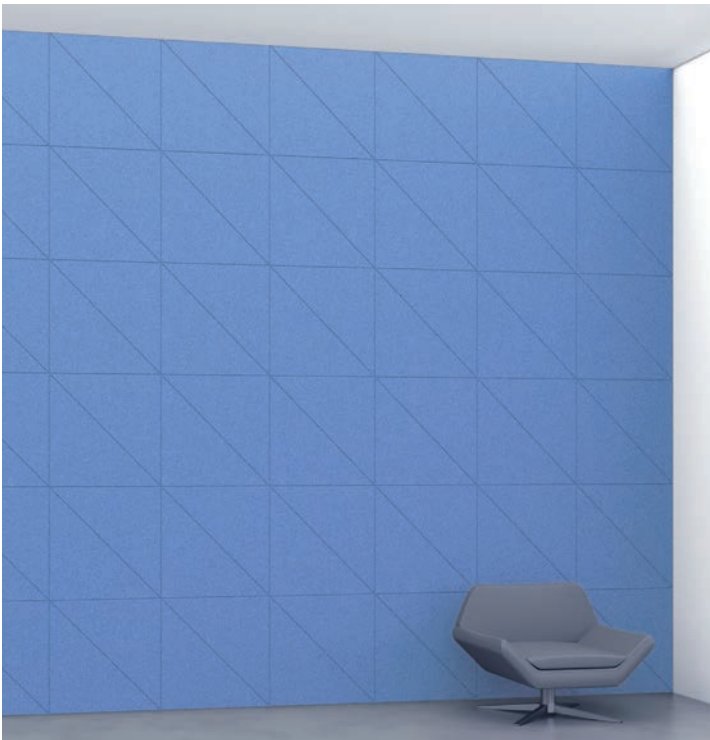

D205 - ARROW IN P117 SKY