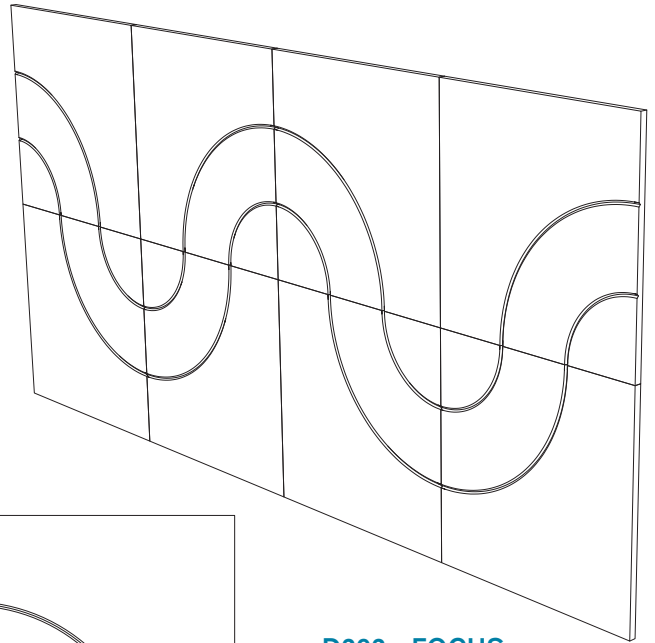

D202 - FOCUS
LAYOUT B
(IN SETS OF 8)