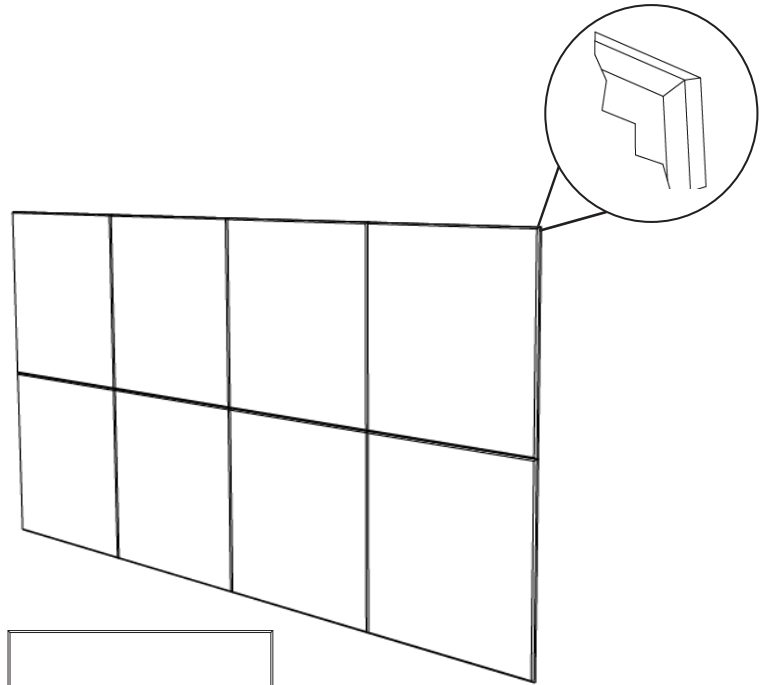

**D200 - SOLID
(IN SETS OF 8)**