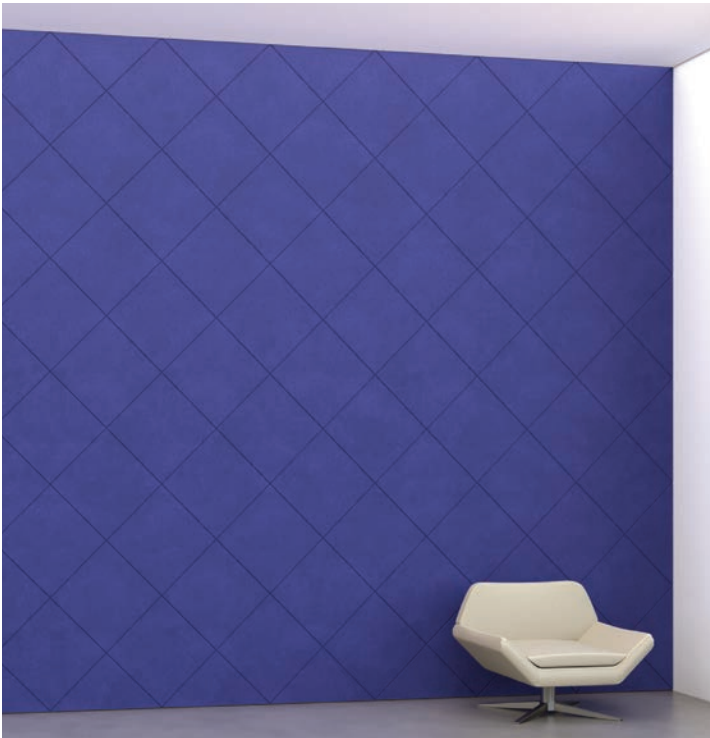

D203 - PRISM IN P102 COBALT