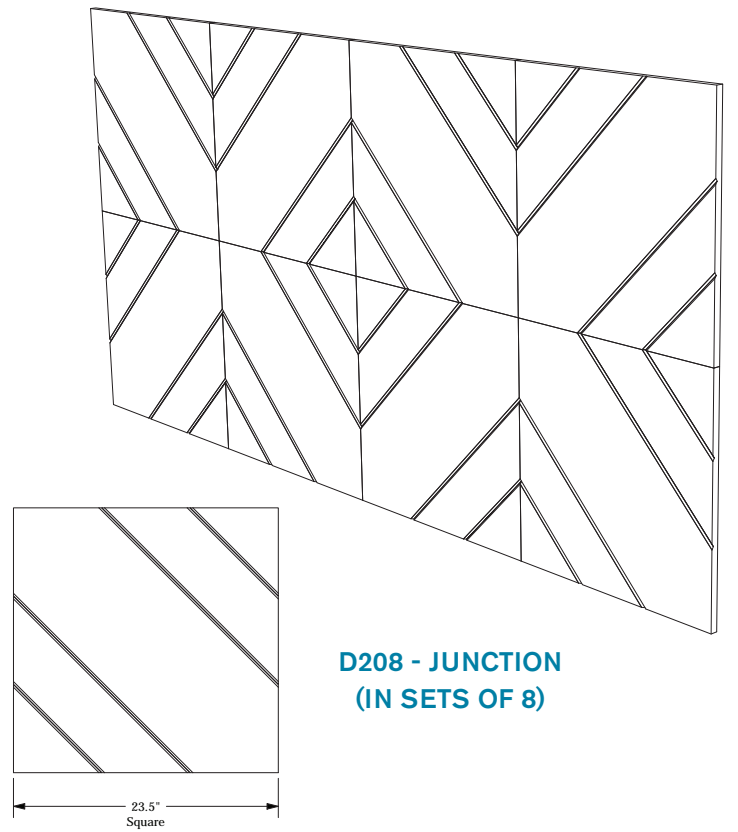

ECHODECO® WALL TILE DESIGNS

D207 - PLAID IN P109 TANGERINE

D207 - PLAID  
LAYOUT B  
(IN SETS OF 8)

D208 - JUNCTION IN P116 OAT

D208 - JUNCTION  
(IN SETS OF 8)

ECHODECO® WALL TILE DESIGNS

D210 - CROSSROADS IN P103 PEAR