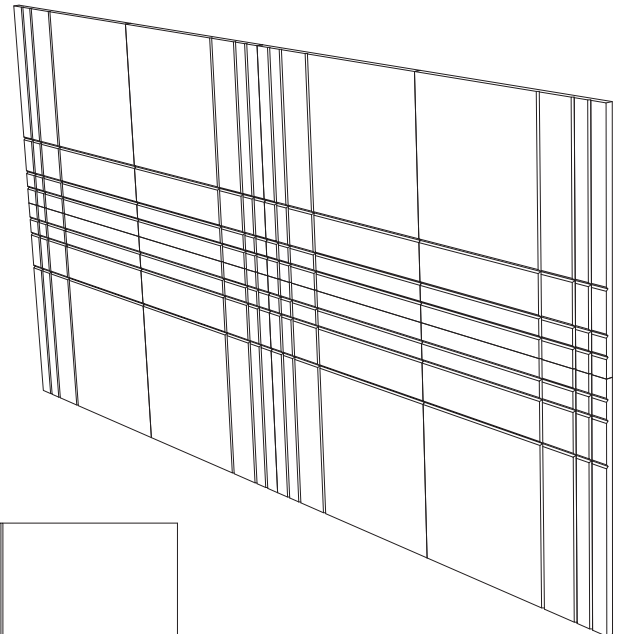

D206 - INFINITY  
LAYOUT A  
(IN SETS OF 8)

ECHODECO® WALL TILE DESIGNS

D206 - INFINITY IN P106 ICED GREY

D206 - INFINITY  
LAYOUT B  
(IN SETS OF 8)

D207 - PLAID IN P105 SLATE GREY

D207 - PLAID  
LAYOUT A  
(IN SETS OF 8)