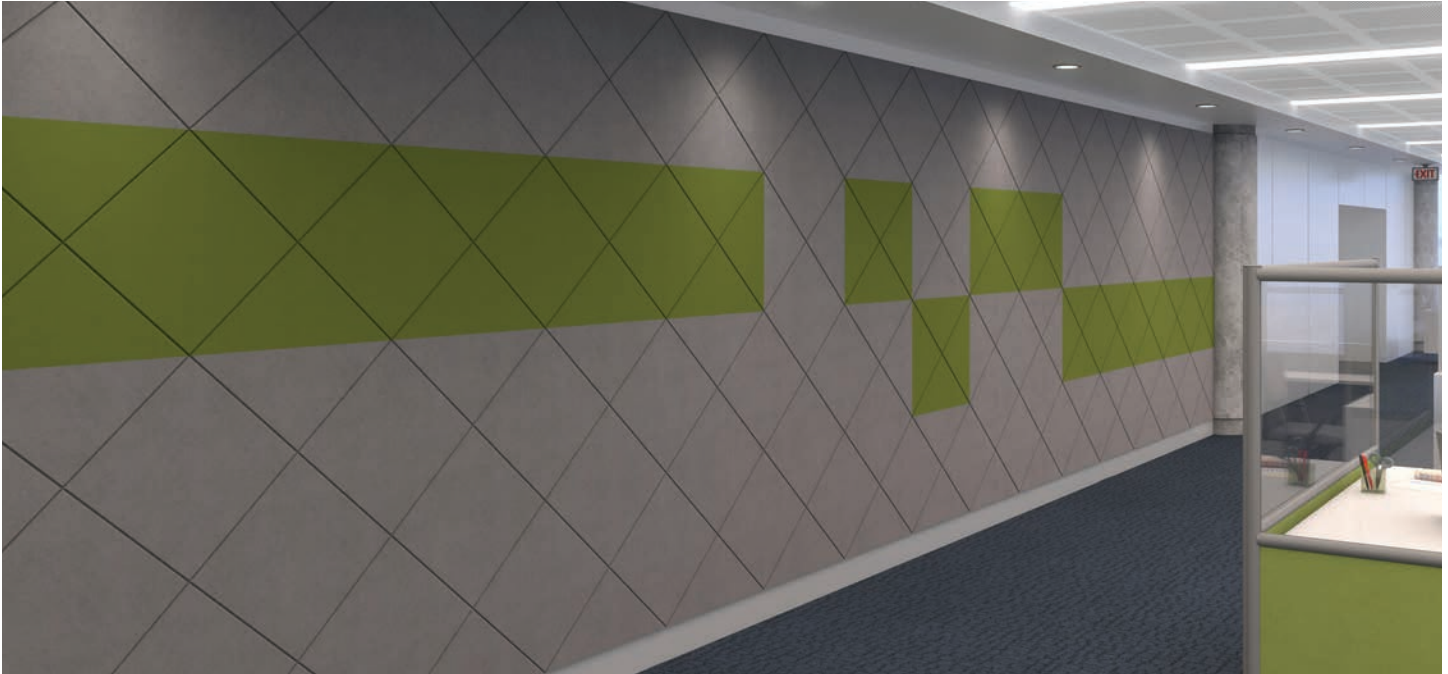

## SET THE TONE IN YOUR WORKSPACE

Acoustics is key for any environment, EchoDeco® Wall Tiles with an NRC rating of 0.85 reduce reverb and unwanted noise. Cover an entire wall, add a border or create a mural - Acoustic EchoDeco Wall Tiles let you create an acoustically balanced quiet space while creating a visually interesting environment.

- Sold in sets of eight (8) Tiles
- 11 Design patterns
- EchoDeco Wall Tile thickness - 3/8" (9mm) with NRC rating of 0.85
- Available in 39 colors
- Hanging options: removable adhesive system or permanently mounted using a standard construction adhesive (sold separately)
- Custom designs available
- Made in the USA