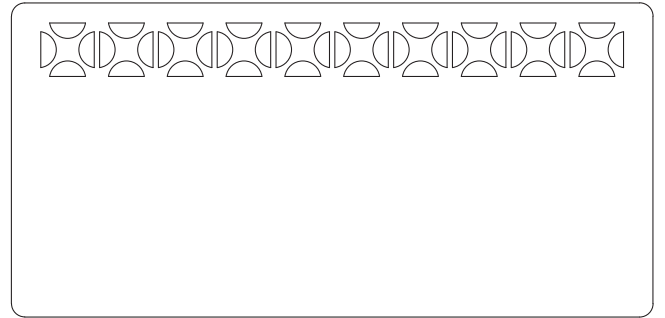

D004 - METRO