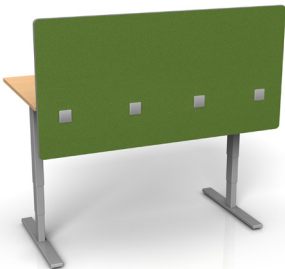

NOTE:

All pricing in USD

Fabric panels are constructed from 1" thick acoustic absorbing material to reduce sound

Fabric panels are tackable and available in 34 standard fabrics or COM fabrics

COM fabrics must be tested and approved before orders are accepted