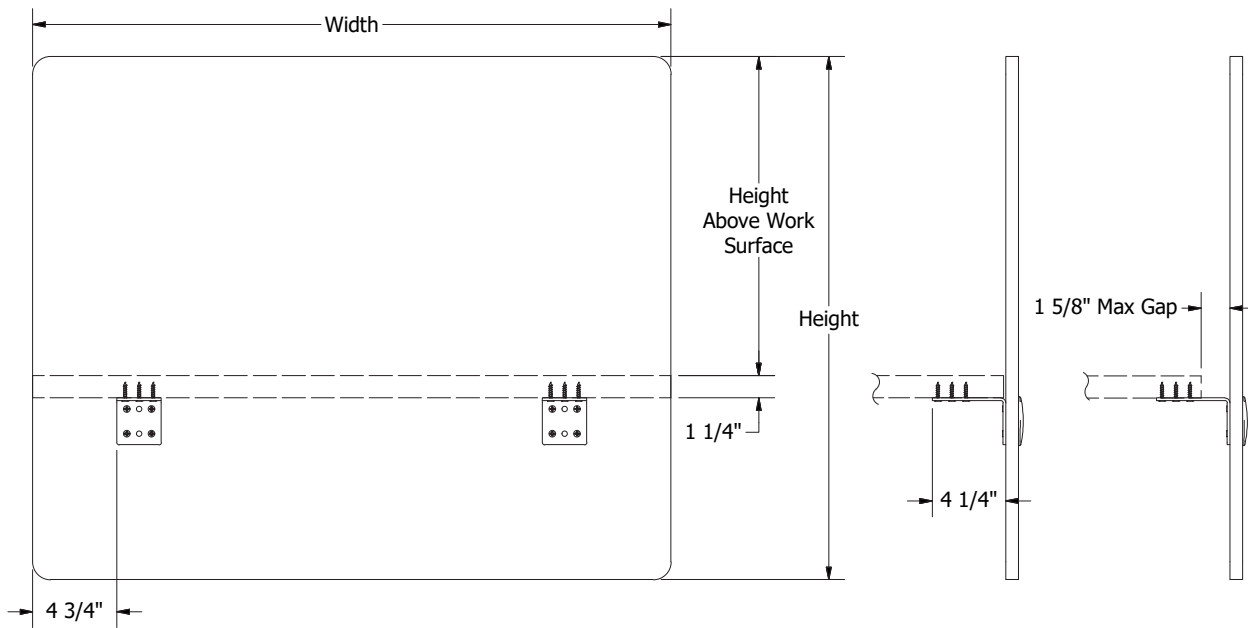

PANEL SIZING

MIDTOWN PANEL Permanent Mount