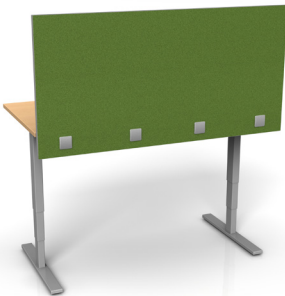

NOTE:

All pricing in USD

Fabric panels are constructed from 1" thick acoustic absorbing material to reduce sound

Fabric panels are tackable and available in 34 standard fabrics or COM fabrics

COM fabrics must be tested and approved before orders are accepted