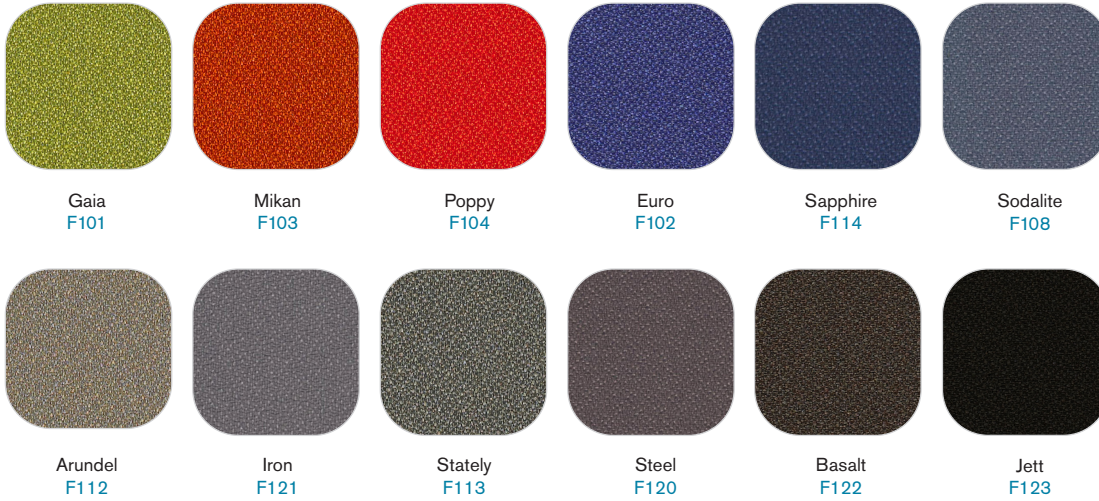

D008 - TRIBAL

D016 - RETRO

D017 - STRATA

DESIGN CUTOUTS

Available only in EchoScape™ (PE18)

D021 - MAZE

D022 - AZTEC

D023 - PINWHEEL

CORE MATERIAL OPTIONS

FABRIC SERIES 100 (F1_)

FABRIC SERIES 200 (F2_)

ECHOSCAPE™ 3/4" (18MM) (P1_)

Ash
P100

Charcoal
P101

Cobalt
P102

Pear
P103

Sandstone
P104

Slate
P105

Iced Grey
P106

Linen
P107

EDGE BAND COLORS

Silver
SV

Black
BK

White
WT