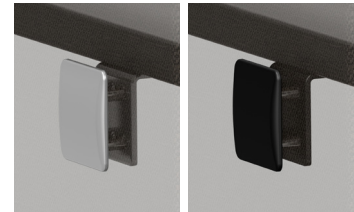

MIDTOWN™ INSTALLATION OPTIONS

PERMANENT MOUNTING OPTION (P)

- Permanently mounts to bottom of work surface
- Works on all thickness table tops
- Faceplates and Mount available in Silver or Black