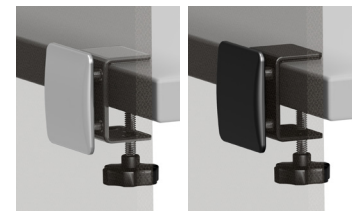

Shown with Permanent Mount (P)

MIDTOWN™ PANEL
Style - EchoScape™ 3/4" (18mm) (PE18)

MIDTOWN™ INSTALLATION OPTIONS

PERMANENT MOUNTING OPTION (P)

- Permanently mounts to bottom of work surface
- Works on all thickness table tops
- Faceplates and Mount available in Silver or Black