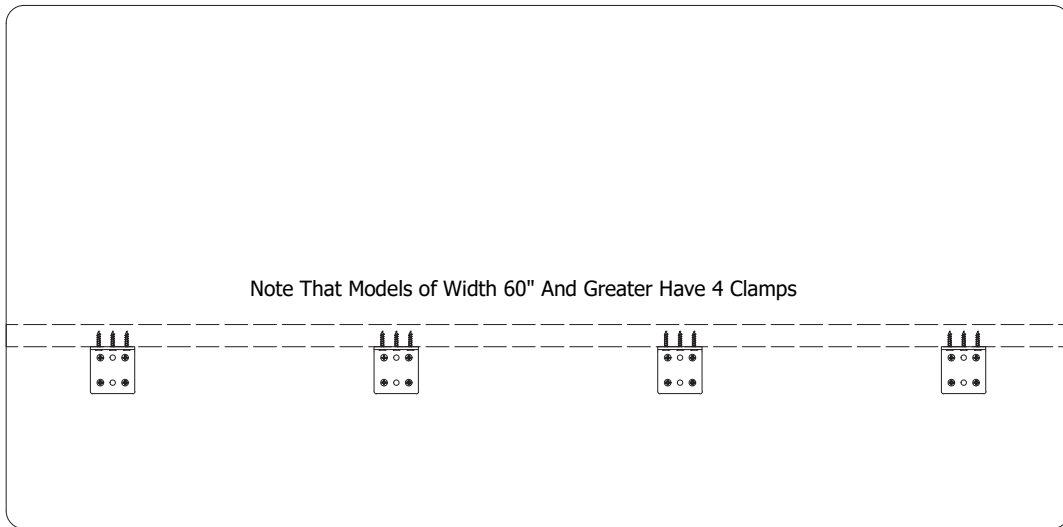

PANEL SIZING

MIDTOWN PANEL Permanent Mount