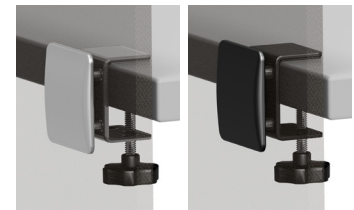

- Permanently mounts to bottom of work surface
- Works on all thickness table tops
- Faceplates and Mount available in Silver or Black

REMOVABLE MOUNTING
OPTION
(C)

- Mounts along edge of work surface
- Clamp fits 3/4" to 2" thick tops
- Faceplates and Mount available in Silver or Black