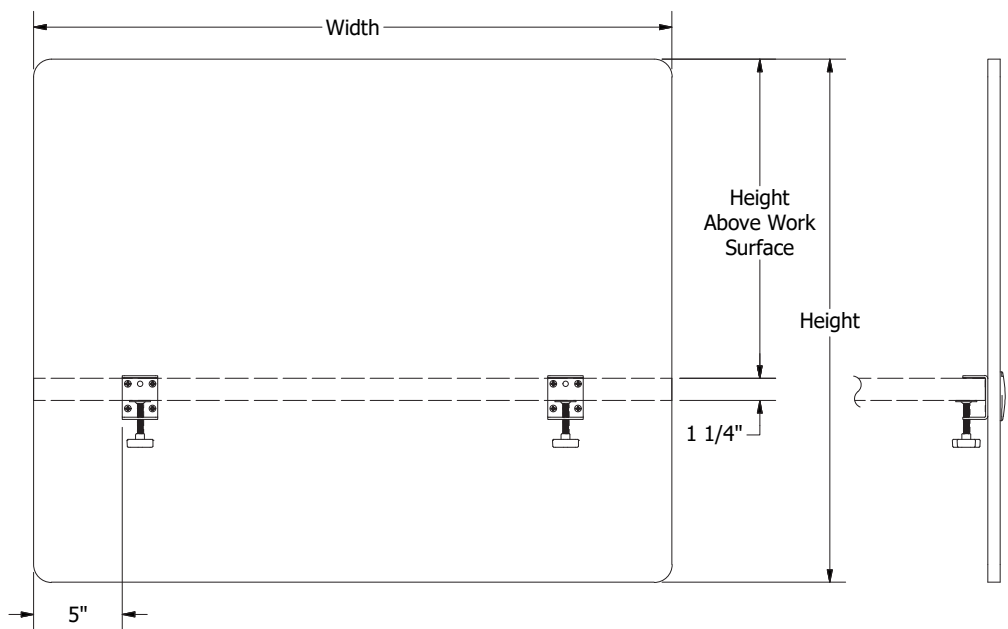

METAL TRIM COLOR

Satin Aluminum
AA

PANEL SIZING

MIDTOWN PANEL Permanent Mount

MIDTOWN PANEL
Removable Mount