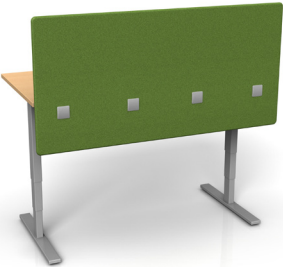

NOTE:

All pricing in USD

Fabric panels are tack-able and available in 34 standard fabrics or COM fabrics

COM fabrics must be tested and approved before orders are accepted