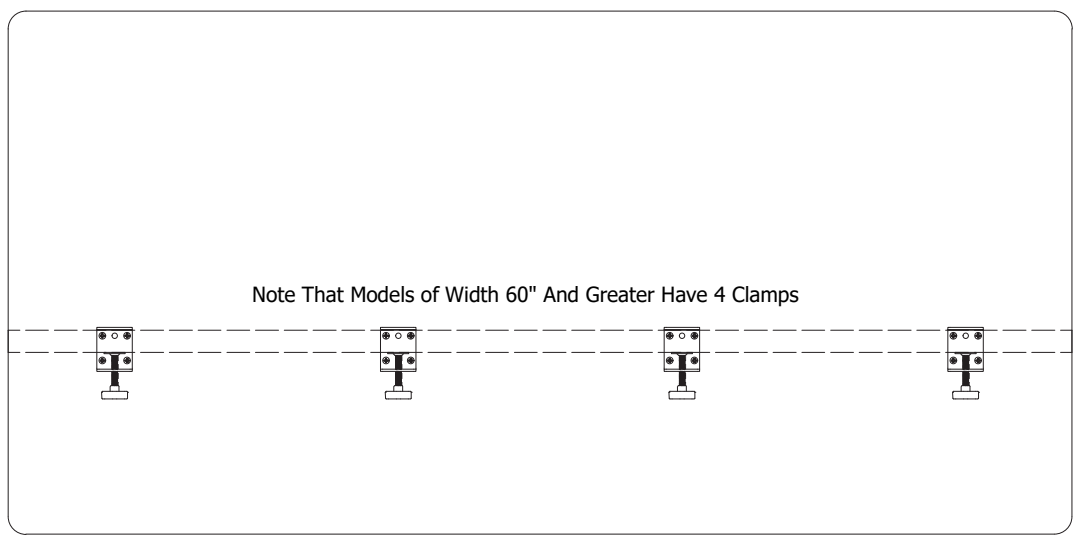

MIDTOWN PANEL
Removable Mount