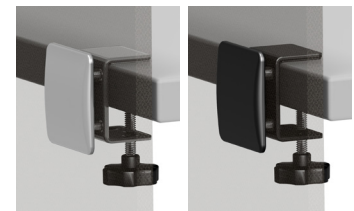

REMOVABLE MOUNTING OPTION (C)

- Mounts along edge of work surface
- Clamp fits 3/4" to 2" thick tops
- Faceplates and Mount available in Silver or Black