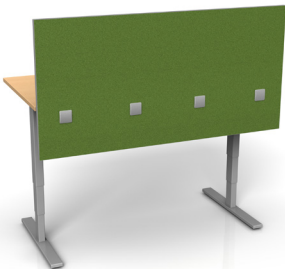

NOTE:

All pricing in USD

Fabric panels are constructed from 1" thick acoustic absorbing material to reduce sound

Fabric panels are tackable and available in 34 standard fabrics or COM fabrics

COM fabrics must be tested and approved before orders are accepted