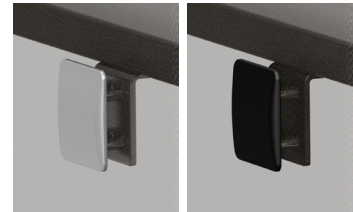

MIDTOWN™ INSTALLATION OPTIONS

PERMANENT MOUNTING OPTION (P)

- Permanently mounts to bottom of work surface
- Works on all thickness table tops
- Faceplates and Mount available in Silver or Black