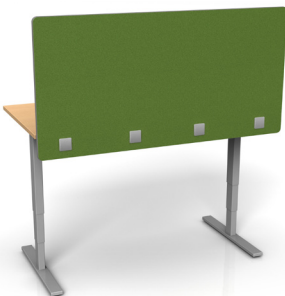

NOTE:

All pricing in USD

Fabric panels are constructed from 1" thick acoustic absorbing material to reduce sound

Fabric panels are tackable and available in 34 standard fabrics or COM fabrics

COM fabrics must be tested and approved before orders are accepted