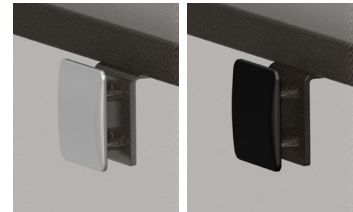

MIDTOWN™
INSTALLATION
OPTIONS

PERMANENT MOUNTING
OPTION
(P)

- Permanently mounts to bottom of work surface
- Works on all thickness table tops
- Faceplates and Mount available in Silver or Black