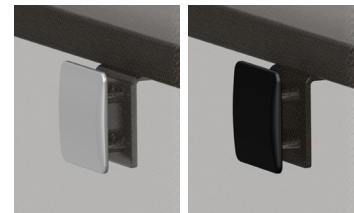

MIDTOWN™
INSTALLATION
OPTIONS

PERMANENT MOUNTING
OPTION
(P)

- Permanently mounts to bottom of work surface
- Works on all thickness table tops
- Faceplates and Mount available in Silver or Black