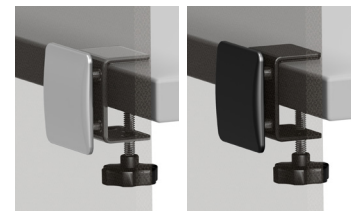

REMOVABLE MOUNTING
OPTION
(C)

- Mounts along edge of work surface
- Clamp fits 3/4" to 2" thick tops
- Faceplates and Mount available in Silver or Black