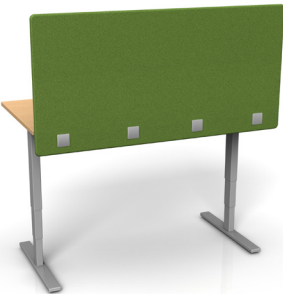

NOTE:

All pricing in USD

Fabric panels are tack-able and available in 34 standard fabrics or COM fabrics

COM fabrics must be tested and approved before orders are accepted