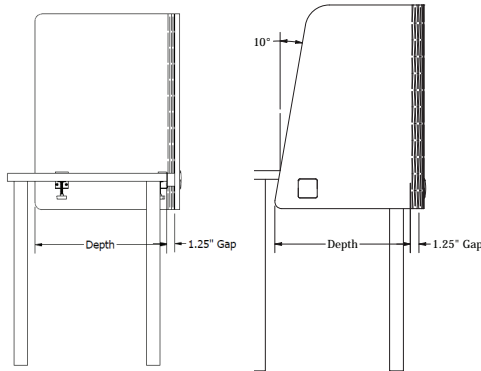

ECHOWRAP® MIDTOWN™ L-PANEL
See pages 7-8 for Banner Design Cutout Options

EchoScape™ 3/8" (9mm)
(PE9)

EchoScape™ 3/8" (9mm) (PE9)

EWLT or EWLS

Width of Back Panel	Depth of Wing Side	Overall Height of Panel	Fixed Height ABOVE Work Surface	Fixed Height BELOW Work Surface	Panel & Mount List Price (Permanent or Removeable)	Banner Design Cutout (optional)	Qty of Clamps for Back Panel Section	Qty of Clamps for Wing Panel Section
24"	20"	24"	18"	6"	\$352	+\$55	2	1
24"	20"	24"	12"	12"	\$352	+\$55	2	1
24"	20"	30"	18"	12"	\$401	+\$55	2	1
24"	26"	24"	18"	6"	\$439	+\$55	2	1
24"	26"	24"	12"	12"	\$439	+\$55	2	1
24"	26"	30"	18"	12"	\$651	+\$55	2	1
30"	20"	24"	18"	6"	\$439	+\$66	2	1
30"	20"	24"	12"	12"	\$439	+\$66	2	1
30"	20"	30"	18"	12"	\$651	+\$66	2	1
30"	26"	24"	18"	6"	\$455	+\$66	2	1
30"	26"	24"	12"	12"	\$455	+\$66	2	1
30"	26"	30"	18"	12"	\$662	+\$66	2	1
36"	20"	24"	18"	6"	\$455	+\$77	2	1
36"	20"	24"	12"	12"	\$455	+\$77	2	1
36"	20"	30"	18"	12"	\$662	+\$77	2	1
36"	26"	24"	18"	6"	\$466	+\$77	2	1
36"	26"	24"	12"	12"	\$466	+\$77	2	1
36"	26"	30"	18"	12"	\$673	+\$77	2	1
42"	20"	24"	18"	6"	\$466	+\$77	2	1
42"	20"	24"	12"	12"	\$466	+\$77	2	1
42"	20"	30"	18"	12"	\$673	+\$77	2	1
42"	26"	24"	18"	6"	\$499	+\$77	2	1
42"	26"	24"	12"	12"	\$499	+\$77	2	1
42"	26"	30"	18"	12"	\$733	+\$77	2	1
48"	20"	24"	18"	6"	\$499	+\$88	2	1
48"	20"	24"	12"	12"	\$499	+\$88	2	1
48"	20"	30"	18"	12"	\$733	+\$88	2	1
48"	26"	24"	18"	6"	\$504	+\$88	2	1
48"	26"	24"	12"	12"	\$504	+\$88	2	1
48"	26"	30"	18"	12"	\$744	+\$88	2	1
54"	20"	24"	18"	6"	\$504	+\$88	2	1
54"	20"	24"	12"	12"	\$504	+\$88	2	1
54"	20"	30"	18"	12"	\$744	+\$88	2	1
54"	26"	24"	18"	6"	\$520	+\$88	2	1
54"	26"	24"	12"	12"	\$520	+\$88	2	1
54"	26"	30"	18"	12"	\$755	+\$88	2	1
60"	20"	24"	18"	6"	\$576	+\$99	4	1
60"	20"	24"	12"	12"	\$576	+\$99	4	1
60"	20"	30"	18"	12"	\$811	+\$99	4	1
60"	26"	24"	18"	6"	\$587	+\$99	4	1
60"	26"	24"	12"	12"	\$587	+\$99	4	1
60"	26"	30"	18"	12"	\$822	+\$99	4	1
66"	20"	24"	18"	6"	\$587	+\$99	4	1
66"	20"	24"	12"	12"	\$587	+\$99	4	1
66"	20"	30"	18"	12"	\$822	+\$99	4	1
66"	26"	24"	18"	6"	\$593	+\$99	4	1
66"	26"	24"	12"	12"	\$593	+\$99	4	1
66"	26"	30"	18"	12"	\$838	+\$99	4	1
72"	20"	24"	18"	6"	\$593	+\$109	4	1
72"	20"	24"	12"	12"	\$593	+\$109	4	1
72"	20"	30"	18"	12"	\$838	+\$109	4	1