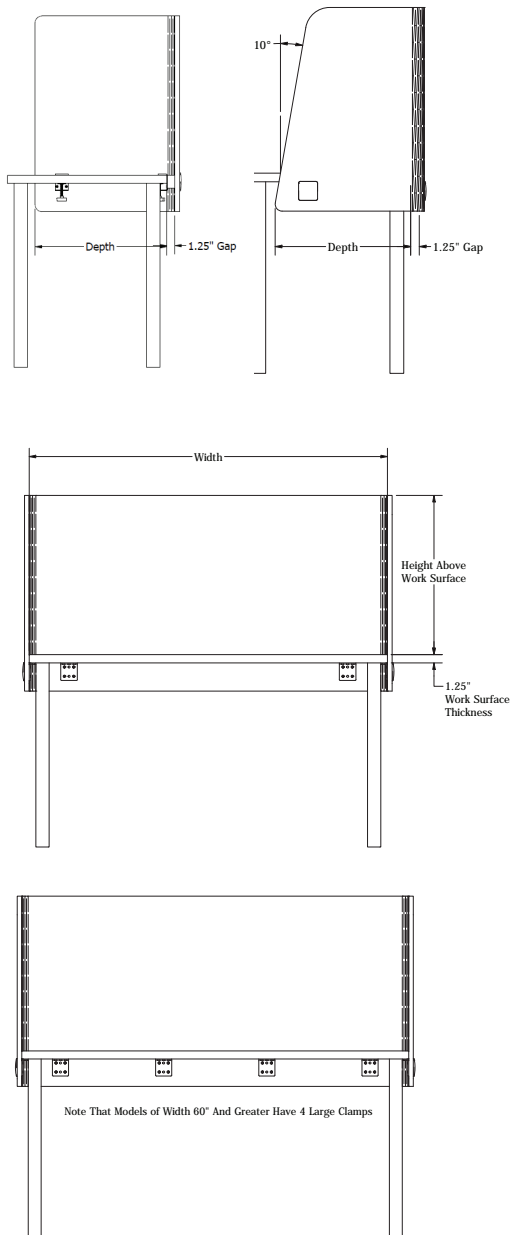

NOTE:
All pricing in USD

Sound Absorbent -
EchoScape™ 3/4" (18mm)
is rated at 0.9 NRC

Eco-Friendly - EchoScape™
is made from 60%
post-consumer reclaimed
plastic water bottles, is
VOC-free, and 100%
recyclable

Width of Back Panel	Depth of Wing Side	Overall Height of Panel	Fixed Height ABOVE Work Surface	Fixed Height BELOW Work Surface	Panel & Mount List Price (Permanent or Removeable)	Banner Design Cutout (optional)	Qty of Clamps for Back Panel Section	Qty of Clamps for Wing Panel Section
24"	20"	24"	18"	6"	$455	+$55	2	1
24"	20"	24"	12"	12"	$455	+$55	2	1
24"	20"	30"	24"	6"	$471	+$55	2	1
24"	20"	30"	18"	12"	$471	+$55	2	1
24"	26"	24"	18"	6"	$466	+$55	2	1
24"	26"	24"	12"	12"	$466	+$55	2	1
24"	26"	30"	24"	6"	$559	+$55	2	1
24"	26"	30"	18"	12"	$559	+$55	2	1
30"	20"	24"	18"	6"	$466	+$66	2	1
30"	20"	24"	12"	12"	$466	+$66	2	1
30"	20"	30"	24"	6"	$559	+$66	2	1
30"	20"	30"	18"	12"	$559	+$66	2	1
30"	26"	24"	18"	6"	$477	+$66	2	1
30"	26"	24"	12"	12"	$477	+$66	2	1
30"	26"	30"	24"	6"	$564	+$66	2	1
30"	26"	30"	18"	12"	$564	+$66	2	1
36"	20"	24"	18"	6"	$477	+$77	2	1
36"	20"	24"	12"	12"	$477	+$77	2	1
36"	20"	30"	24"	6"	$564	+$77	2	1
36"	20"	30"	18"	12"	$564	+$77	2	1
36"	26"	24"	18"	6"	$657	+$77	2	1
36"	26"	24"	12"	12"	$657	+$77	2	1
36"	26"	30"	24"	6"	$679	+$77	2	1
36"	26"	30"	18"	12"	$679	+$77	2	1
42"	20"	24"	18"	6"	$657	+$77	2	1
42"	20"	24"	12"	12"	$657	+$77	2	1
42"	20"	30"	24"	6"	$679	+$77	2	1
42"	20"	30"	18"	12"	$679	+$77	2	1
42"	26"	24"	18"	6"	$668	+$77	2	1
42"	26"	24"	12"	12"	$668	+$77	2	1
42"	26"	30"	24"	6"	$695	+$77	2	1
42"	26"	30"	18"	12"	$695	+$77	2	1
48"	20"	24"	18"	6"	$668	+$88	2	1
48"	20"	24"	12"	12"	$668	+$88	2	1
48"	20"	30"	24"	6"	$695	+$88	2	1
48"	20"	30"	18"	12"	$695	+$88	2	1
48"	26"	24"	18"	6"	$733	+$88	2	1
48"	26"	24"	12"	12"	$733	+$88	2	1
48"	26"	30"	24"	6"	$755	+$88	2	1
48"	26"	30"	18"	12"	$755	+$88	2	1
54"	20"	24"	18"	6"	$733	+$88	2	1
54"	20"	24"	12"	12"	$733	+$88	2	1
54"	20"	30"	24"	6"	$755	+$88	2	1
54"	20"	30"	18"	12"	$755	+$88	2	1
54"	26"	24"	18"	6"	$738	+$88	2	1
54"	26"	24"	12"	12"	$738	+$88	2	1
54"	26"	30"	24"	6"	$766	+$88	2	1
54"	26"	30"	18"	12"	$766	+$88	2	1
60"	20"	24"	18"	6"	$794	+$99	4	1
60"	20"	24"	12"	12"	$794	+$99	4	1
60"	20"	30"	24"	6"	$822	+$99	4	1
60"	20"	30"	18"	12"	$822	+$99	4	1
60"	26"	24"	18"	6"	$805	+$99	4	1
60"	26"	24"	12"	12"	$805	+$99	4	1
60"	26"	30"	24"	6"	$833	+$99	4	1
60"	26"	30"	18"	12"	$833	+$99	4	1
66"	20"	24"	18"	6"	$805	+$99	4	1
66"	20"	24"	12"	12"	$805	+$99	4	1
66"	20"	30"	24"	6"	$833	+$99	4	1
66"	20"	30"	18"	12"	$833	+$99	4	1
66"	26"	24"	18"	6"	$816	+$99	4	1
66"	26"	24"	12"	12"	$816	+$99	4	1
66"	26"	30"	24"	6"	$849	+$99	4	1
66"	26"	30"	18"	12"	$849	+$99	4	1
72"	20"	24"	18"	6"	$816	+$109	4	1
72"	20"	24"	12"	12"	$816	+$109	4	1
72"	20"	30"	24"	6"	$849	+$109	4	1
72"	20"	30"	18"	12"	$849	+$109	4	1