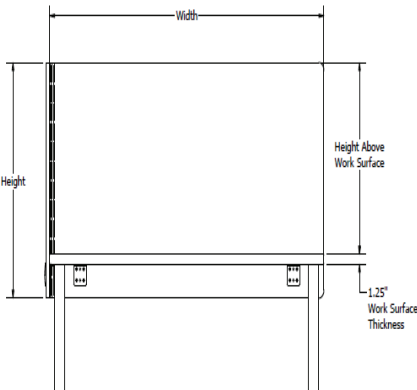

ECHOWRAP® MIDTOWN™ L-PANEL
See pages 7-8 for Banner Design Cutout Options

EchoScape™ 3/8" (9mm)
(PE9)

EchoScape™ 3/8" (9mm) (PE9)

EWLT or EWLS

Width of Back Panel	Depth of Wing Side	Overall Height of Panel	Fixed Height ABOVE Work Surface	Fixed Height BELOW Work Surface	Panel & Mount List Price (Permanent or Removeable)	Banner Design Cutout (optional)	Qty of Clamps for Back Panel Section	Qty of Clamps for Wing Panel Section
24"	20"	24"	18"	6"	\$352	+\$55	2	1
24"	20"	24"	12"	12"	\$352	+\$55	2	1
24"	20"	30"	18"	12"	\$401	+\$55	2	1
24"	26"	24"	18"	6"	\$439	+\$55	2	1
24"	26"	24"	12"	12"	\$439	+\$55	2	1
24"	26"	30"	18"	12"	\$651	+\$55	2	1
30"	20"	24"	18"	6"	\$439	+\$66	2	1
30"	20"	24"	12"	12"	\$439	+\$66	2	1
30"	20"	30"	18"	12"	\$651	+\$66	2	1
30"	26"	24"	18"	6"	\$455	+\$66	2	1
30"	26"	24"	12"	12"	\$455	+\$66	2	1
30"	26"	30"	18"	12"	\$662	+\$66	2	1
36"	20"	24"	18"	6"	\$455	+\$77	2	1
36"	20"	24"	12"	12"	\$455	+\$77	2	1
36"	20"	30"	18"	12"	\$662	+\$77	2	1
36"	26"	24"	18"	6"	\$466	+\$77	2	1
36"	26"	24"	12"	12"	\$466	+\$77	2	1
36"	26"	30"	18"	12"	\$673	+\$77	2	1
42"	20"	24"	18"	6"	\$466	+\$77	2	1
42"	20"	24"	12"	12"	\$466	+\$77	2	1
42"	20"	30"	18"	12"	\$673	+\$77	2	1
42"	26"	24"	18"	6"	\$499	+\$77	2	1
42"	26"	24"	12"	12"	\$499	+\$77	2	1
42"	26"	30"	18"	12"	\$733	+\$77	2	1
48"	20"	24"	18"	6"	\$499	+\$88	2	1
48"	20"	24"	12"	12"	\$499	+\$88	2	1
48"	20"	30"	18"	12"	\$733	+\$88	2	1
48"	26"	24"	18"	6"	\$504	+\$88	2	1
48"	26"	24"	12"	12"	\$504	+\$88	2	1
48"	26"	30"	18"	12"	\$744	+\$88	2	1
54"	20"	24"	18"	6"	\$504	+\$88	2	1
54"	20"	24"	12"	12"	\$504	+\$88	2	1
54"	20"	30"	18"	12"	\$744	+\$88	2	1
54"	26"	24"	18"	6"	\$520	+\$88	2	1
54"	26"	24"	12"	12"	\$520	+\$88	2	1
54"	26"	30"	18"	12"	\$755	+\$88	2	1
60"	20"	24"	18"	6"	\$576	+\$99	4	1
60"	20"	24"	12"	12"	\$576	+\$99	4	1
60"	20"	30"	18"	12"	\$811	+\$99	4	1
60"	26"	24"	18"	6"	\$587	+\$99	4	1
60"	26"	24"	12"	12"	\$587	+\$99	4	1
60"	26"	30"	18"	12"	\$822	+\$99	4	1
66"	20"	24"	18"	6"	\$587	+\$99	4	1
66"	20"	24"	12"	12"	\$587	+\$99	4	1
66"	20"	30"	18"	12"	\$822	+\$99	4	1
66"	26"	24"	18"	6"	\$593	+\$99	4	1
66"	26"	24"	12"	12"	\$593	+\$99	4	1
66"	26"	30"	18"	12"	\$838	+\$99	4	1
72"	20"	24"	18"	6"	\$593	+\$109	4	1
72"	20"	24"	12"	12"	\$593	+\$109	4	1
72"	20"	30"	18"	12"	\$838	+\$109	4	1