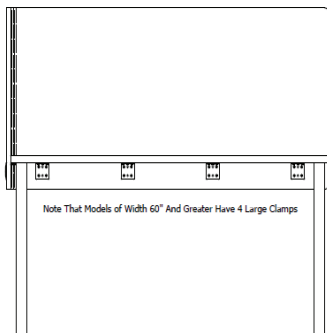

ECHOWRAP® MIDTOWN™ L-PANEL
See pages 7-8 for Banner Design Cutout Options

EchoScape™ 3/8" (9mm)
(PE9)

EchoScape™ 3/8" (9mm) (PE9)

EWLT or EWLS

Width of Back Panel	Depth of Wing Side	Overall Height of Panel	Fixed Height ABOVE Work Surface	Fixed Height BELOW Work Surface	Panel & Mount List Price (Permanent or Removeable)	Banner Design Cutout (optional)	Qty of Clamps for Back Panel Section	Qty of Clamps for Wing Panel Section
24"	20"	24"	18"	6"	\$352	+\$55	2	1
24"	20"	24"	12"	12"	\$352	+\$55	2	1
24"	20"	30"	18"	12"	\$401	+\$55	2	1
24"	26"	24"	18"	6"	\$439	+\$55	2	1
24"	26"	24"	12"	12"	\$439	+\$55	2	1
24"	26"	30"	18"	12"	\$651	+\$55	2	1
30"	20"	24"	18"	6"	\$439	+\$66	2	1
30"	20"	24"	12"	12"	\$439	+\$66	2	1
30"	20"	30"	18"	12"	\$651	+\$66	2	1
30"	26"	24"	18"	6"	\$455	+\$66	2	1
30"	26"	24"	12"	12"	\$455	+\$66	2	1
30"	26"	30"	18"	12"	\$662	+\$66	2	1
36"	20"	24"	18"	6"	\$455	+\$77	2	1
36"	20"	24"	12"	12"	\$455	+\$77	2	1
36"	20"	30"	18"	12"	\$662	+\$77	2	1
36"	26"	24"	18"	6"	\$466	+\$77	2	1
36"	26"	24"	12"	12"	\$466	+\$77	2	1
36"	26"	30"	18"	12"	\$673	+\$77	2	1
42"	20"	24"	18"	6"	\$466	+\$77	2	1
42"	20"	24"	12"	12"	\$466	+\$77	2	1
42"	20"	30"	18"	12"	\$673	+\$77	2	1
42"	26"	24"	18"	6"	\$499	+\$77	2	1
42"	26"	24"	12"	12"	\$499	+\$77	2	1
42"	26"	30"	18"	12"	\$733	+\$77	2	1
48"	20"	24"	18"	6"	\$499	+\$88	2	1
48"	20"	24"	12"	12"	\$499	+\$88	2	1
48"	20"	30"	18"	12"	\$733	+\$88	2	1
48"	26"	24"	18"	6"	\$504	+\$88	2	1
48"	26"	24"	12"	12"	\$504	+\$88	2	1
48"	26"	30"	18"	12"	\$744	+\$88	2	1
54"	20"	24"	18"	6"	\$504	+\$88	2	1
54"	20"	24"	12"	12"	\$504	+\$88	2	1
54"	20"	30"	18"	12"	\$744	+\$88	2	1
54"	26"	24"	18"	6"	\$520	+\$88	2	1
54"	26"	24"	12"	12"	\$520	+\$88	2	1
54"	26"	30"	18"	12"	\$755	+\$88	2	1
60"	20"	24"	18"	6"	\$576	+\$99	4	1
60"	20"	24"	12"	12"	\$576	+\$99	4	1
60"	20"	30"	18"	12"	\$811	+\$99	4	1
60"	26"	24"	18"	6"	\$587	+\$99	4	1
60"	26"	24"	12"	12"	\$587	+\$99	4	1
60"	26"	30"	18"	12"	\$822	+\$99	4	1
66"	20"	24"	18"	6"	\$587	+\$99	4	1
66"	20"	24"	12"	12"	\$587	+\$99	4	1
66"	20"	30"	18"	12"	\$822	+\$99	4	1
66"	26"	24"	18"	6"	\$593	+\$99	4	1
66"	26"	24"	12"	12"	\$593	+\$99	4	1
66"	26"	30"	18"	12"	\$838	+\$99	4	1
72"	20"	24"	18"	6"	\$593	+\$109	4	1
72"	20"	24"	12"	12"	\$593	+\$109	4	1
72"	20"	30"	18"	12"	\$838	+\$109	4	1