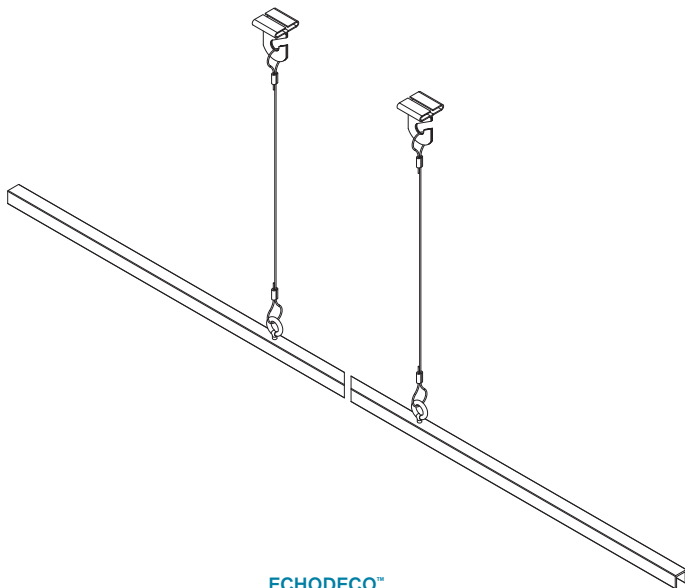

ECHODECO™ WALL PANELS

D023 - PINWHEEL SIZES

23.5" x 47"

47" x 47"

47" x 70"

47" x 94"

47" x 94"

47" x 70"

47" x 47"

23.5" x 47"

ECHODECO™
D023 - PINWHEEL

ECHODECO™
METAL CHANNEL HANGING KIT FOR
ACT GRID CEILING

ECHODECO™
METAL CHANNEL HANGING KIT FOR
NON-GRID CEILING

ECHODECO™
STRAP MOUNT

CORE MATERIAL OPTIONS

ECHOSCAPE™ 3/4" (18MM) (P1_)