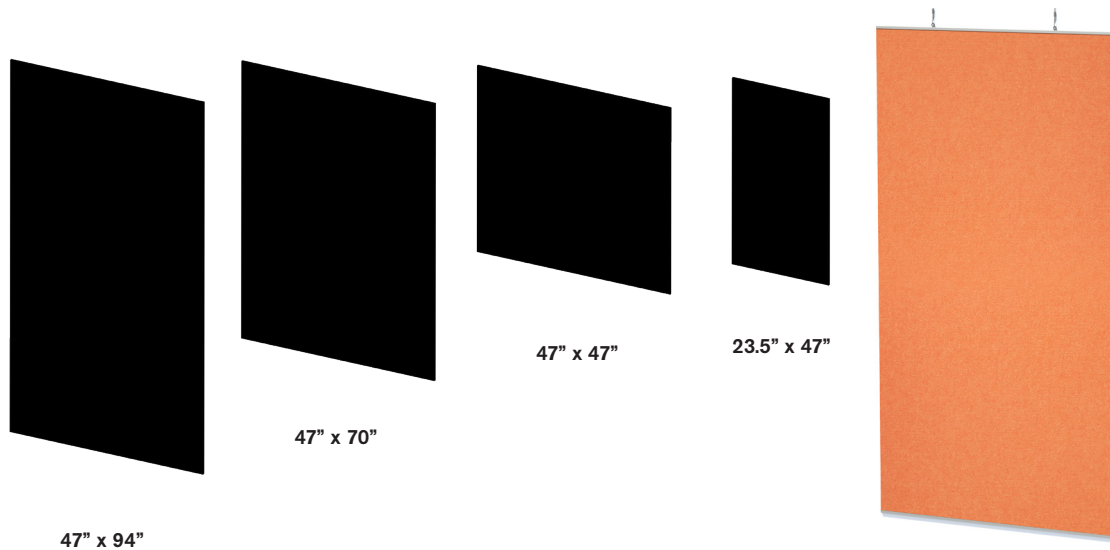

ECHODECO™ WALL PANELS - SINGLE SOLID PANEL
MATERIAL THICKNESS 3/8" (9MM)

Width	Height	Solid Panel 3/8" (9mm)	Metal Channel Hanging Kit (Optional) for single solid panel (9mm) and ACT grid ceiling		Metal Channel Hanging Kit (Optional) for single solid panel (9mm) and non-grid ceiling		Strap Mounts 3 Hole (Set of 3 pc)
			EDCH9-24	EDCH9-47	EDCH9-24-P	EDCH9-47-P	
23.5"	47"	$215	+$100	+$160	+$140	+$200	$35
47"	47"	$330	N/A	+$160	N/A	+$200	
47"	70"	$480	N/A	+$160	N/A	+$200	
47"	94"	$655	N/A	+$160	N/A	+$200	

ECHODECO™ WALL PANELS - SINGLE SOLID PANEL
MATERIAL THICKNESS 3/4" (18MM)

Width	Height	Solid Panel 3/4" (18mm)	Metal Channel Hanging Kit (Optional) for single solid panel (18mm) and ACT grid ceiling		Metal Channel Hanging Kit (Optional) for single solid panel (18mm) and non-grid ceiling		Strap Mounts 3 Hole (Set of 3 pc)
			EDCH18-24	EDCH18-47	EDCH18-24-P	EDCH18-47-P	
23.5"	47"	$330	+$130	+$190	+$170	+$230	$35
47"	47"	$540	N/A	+$190	N/A	+$230	
47"	70"	$870	N/A	+$190	N/A	+$230	
47"	94"	$1,040	N/A	+$190	N/A	+$230	

D000 - SOLID PANEL SIZES

- 23.5" x 47"
- 47" x 47"
- 47" x 70"
- 47" x 94"

NOTE:

All pricing in USD