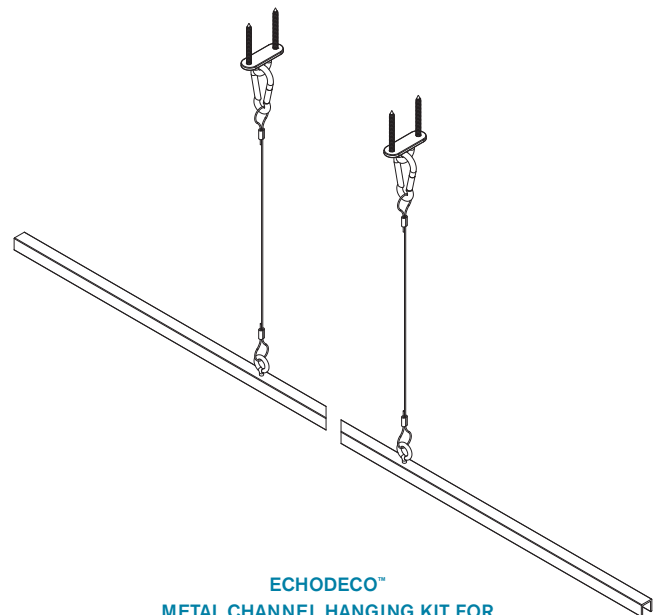

47" x 47"

23.5" x 47"

ECHODECO™
D023 - PINWHEEL

ECHODECO™
METAL CHANNEL HANGING KIT FOR
ACT GRID CEILING

ECHODECO™
METAL CHANNEL HANGING KIT FOR
NON-GRID CEILING

ECHODECO™
STRAP MOUNT

CORE MATERIAL OPTIONS

ECHOSCAPE™ 3/4" (18MM) (P1_)