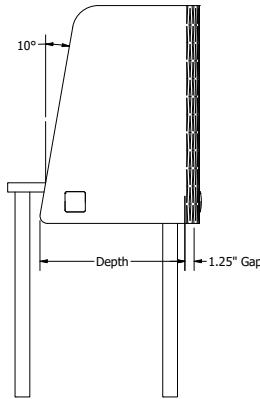

ECHOWRAP™ L-PANEL
EchoScape™ 3/4" (18mm)
(PE18)

Width of Back Panel	Depth of Wing Side	Overall Height of Panel	Fixed Height ABOVE Work Surface	Fixed Height BELOW Work Surface	Panel & Mount Price (Permanent or Removeable)	Banner Design Cutout (optional)	Qty of Clamps for Back Panel Section	Qty of Clamps for Wing Panel Section
24"	20"	24"	18"	6"	$405	+$50	2	1
24"	20"	24"	12"	12"	$405	+$50	2	1
24"	20"	30"	24"	6"	$420	+$50	2	1
24"	20"	30"	18"	12"	$420	+$50	2	1
24"	26"	24"	18"	6"	$415	+$50	2	1
24"	26"	24"	12"	12"	$415	+$50	2	1
24"	26"	30"	24"	6"	$500	+$50	2	1
24"	26"	30"	18"	12"	$500	+$50	2	1
30"	20"	24"	18"	6"	$415	+$60	2	1
30"	20"	24"	12"	12"	$415	+$60	2	1
30"	20"	30"	24"	6"	$500	+$60	2	1
30"	20"	30"	18"	12"	$500	+$60	2	1
30"	26"	24"	18"	6"	$425	+$60	2	1
30"	26"	24"	12"	12"	$425	+$60	2	1
30"	26"	30"	24"	6"	$505	+$60	2	1
30"	26"	30"	18"	12"	$505	+$60	2	1
36"	20"	24"	18"	6"	$425	+$70	2	1
36"	20"	24"	12"	12"	$425	+$70	2	1
36"	20"	30"	24"	6"	$505	+$70	2	1
36"	20"	30"	18"	12"	$505	+$70	2	1
36"	26"	24"	18"	6"	$585	+$70	2	1
36"	26"	24"	12"	12"	$585	+$70	2	1
36"	26"	30"	24"	6"	$605	+$70	2	1
36"	26"	30"	18"	12"	$605	+$70	2	1
42"	20"	24"	18"	6"	$585	+$70	2	1
42"	20"	24"	12"	12"	$585	+$70	2	1
42"	20"	30"	24"	6"	$605	+$70	2	1
42"	20"	30"	18"	12"	$605	+$70	2	1
42"	26"	24"	18"	6"	$595	+$70	2	1
42"	26"	24"	12"	12"	$595	+$70	2	1
42"	26"	30"	24"	6"	$620	+$70	2	1
42"	26"	30"	18"	12"	$620	+$70	2	1
48"	20"	24"	18"	6"	$595	+$80	2	1
48"	20"	24"	12"	12"	$595	+$80	2	1
48"	20"	30"	24"	6"	$620	+$80	2	1
48"	20"	30"	18"	12"	$620	+$80	2	1
48"	26"	24"	18"	6"	$655	+$80	2	1
48"	26"	24"	12"	12"	$655	+$80	2	1
48"	26"	30"	24"	6"	$675	+$80	2	1
48"	26"	30"	18"	12"	$675	+$80	2	1
54"	20"	24"	18"	6"	$655	+$80	2	1
54"	20"	24"	12"	12"	$655	+$80	2	1
54"	20"	30"	24"	6"	$675	+$80	2	1
54"	20"	30"	18"	12"	$675	+$80	2	1
54"	26"	24"	18"	6"	$660	+$80	2	1
54"	26"	24"	12"	12"	$660	+$80	2	1
54"	26"	30"	24"	6"	$685	+$80	2	1
54"	26"	30"	18"	12"	$685	+$80	2	1
60"	20"	24"	18"	6"	$710	+$90	4	1
60"	20"	24"	12"	12"	$710	+$90	4	1
60"	20"	30"	24"	6"	$735	+$90	4	1
60"	20"	30"	18"	12"	$735	+$90	4	1
60"	26"	24"	18"	6"	$720	+$90	4	1
60"	26"	24"	12"	12"	$720	+$90	4	1
60"	26"	30"	24"	6"	$745	+$90	4	1
60"	26"	30"	18"	12"	$745	+$90	4	1
66"	20"	24"	18"	6"	$720	+$90	4	1
66"	20"	24"	12"	12"	$720	+$90	4	1
66"	20"	30"	24"	6"	$745	+$90	4	1
66"	20"	30"	18"	12"	$745	+$90	4	1
66"	26"	24"	18"	6"	$730	+$90	4	1
66"	26"	24"	12"	12"	$730	+$90	4	1
66"	26"	30"	24"	6"	$760	+$90	4	1
66"	26"	30"	18"	12"	$760	+$90	4	1
72"	20"	24"	18"	6"	$730	+$100	4	1
72"	20"	24"	12"	12"	$730	+$100	4	1
72"	20"	30"	24"	6"	$760	+$100	4	1
72"	20"	30"	18"	12"	$760	+$100	4	1

NOTE:
All pricing in USD

Sound Absorbent -
EchoScape™ 3/4" (18mm) is
rated at .9 NRC

Eco-Friendly - EchoScape™
is made from 60%
post-consumer reclaimed
plastic water bottles, is
VOC-free, and 100%
recyclable