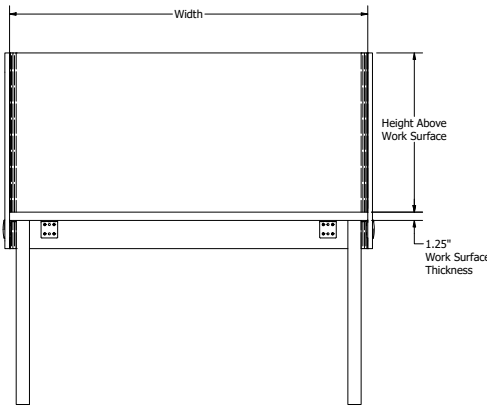

ECHOWRAP™ L-PANEL
EchoScape™ 3/4" (18mm)
(PE18)

Width of Back Panel	Depth of Wing Side	Overall Height of Panel	Fixed Height ABOVE Work Surface	Fixed Height BELOW Work Surface	Panel & Mount Price (Permanent or Removeable)	Banner Design Cutout (optional)	Qty of Clamps for Back Panel Section	Qty of Clamps for Wing Panel Section
24"	20"	24"	18"	6"	\$405	+\$50	2	1
24"	20"	24"	12"	12"	\$405	+\$50	2	1
24"	20"	30"	24"	6"	\$420	+\$50	2	1
24"	20"	30"	18"	12"	\$420	+\$50	2	1
24"	26"	24"	18"	6"	\$415	+\$50	2	1
24"	26"	24"	12"	12"	\$415	+\$50	2	1
24"	26"	30"	24"	6"	\$500	+\$50	2	1
24"	26"	30"	18"	12"	\$500	+\$50	2	1
30"	20"	24"	18"	6"	\$415	+\$60	2	1
30"	20"	24"	12"	12"	\$415	+\$60	2	1
30"	20"	30"	24"	6"	\$500	+\$60	2	1
30"	20"	30"	18"	12"	\$500	+\$60	2	1
30"	26"	24"	18"	6"	\$425	+\$60	2	1
30"	26"	24"	12"	12"	\$425	+\$60	2	1
30"	26"	30"	24"	6"	\$505	+\$60	2	1
30"	26"	30"	18"	12"	\$505	+\$60	2	1
36"	20"	24"	18"	6"	\$425	+\$70	2	1
36"	20"	24"	12"	12"	\$425	+\$70	2	1
36"	20"	30"	24"	6"	\$505	+\$70	2	1
36"	20"	30"	18"	12"	\$505	+\$70	2	1
36"	26"	24"	18"	6"	\$585	+\$70	2	1
36"	26"	24"	12"	12"	\$585	+\$70	2	1
36"	26"	30"	24"	6"	\$605	+\$70	2	1
36"	26"	30"	18"	12"	\$605	+\$70	2	1
42"	20"	24"	18"	6"	\$585	+\$70	2	1
42"	20"	24"	12"	12"	\$585	+\$70	2	1
42"	20"	30"	24"	6"	\$605	+\$70	2	1
42"	20"	30"	18"	12"	\$605	+\$70	2	1
42"	26"	24"	18"	6"	\$595	+\$70	2	1
42"	26"	24"	12"	12"	\$595	+\$70	2	1
42"	26"	30"	24"	6"	\$620	+\$70	2	1
42"	26"	30"	18"	12"	\$620	+\$70	2	1
48"	20"	24"	18"	6"	\$595	+\$80	2	1
48"	20"	24"	12"	12"	\$595	+\$80	2	1
48"	20"	30"	24"	6"	\$620	+\$80	2	1
48"	20"	30"	18"	12"	\$620	+\$80	2	1
48"	26"	24"	18"	6"	\$655	+\$80	2	1
48"	26"	24"	12"	12"	\$655	+\$80	2	1
48"	26"	30"	24"	6"	\$675	+\$80	2	1
48"	26"	30"	18"	12"	\$675	+\$80	2	1
54"	20"	24"	18"	6"	\$655	+\$80	2	1
54"	20"	24"	12"	12"	\$655	+\$80	2	1
54"	20"	30"	24"	6"	\$675	+\$80	2	1
54"	20"	30"	18"	12"	\$675	+\$80	2	1
54"	26"	24"	18"	6"	\$660	+\$80	2	1
54"	26"	24"	12"	12"	\$660	+\$80	2	1
54"	26"	30"	24"	6"	\$685	+\$80	2	1
54"	26"	30"	18"	12"	\$685	+\$80	2	1
60"	20"	24"	18"	6"	\$710	+\$90	4	1
60"	20"	24"	12"	12"	\$710	+\$90	4	1
60"	20"	30"	24"	6"	\$735	+\$90	4	1
60"	20"	30"	18"	12"	\$735	+\$90	4	1
60"	26"	24"	18"	6"	\$720	+\$90	4	1
60"	26"	24"	12"	12"	\$720	+\$90	4	1
60"	26"	30"	24"	6"	\$745	+\$90	4	1
60"	26"	30"	18"	12"	\$745	+\$90	4	1
66"	20"	24"	18"	6"	\$720	+\$90	4	1
66"	20"	24"	12"	12"	\$720	+\$90	4	1
66"	20"	30"	24"	6"	\$745	+\$90	4	1
66"	20"	30"	18"	12"	\$745	+\$90	4	1
66"	26"	24"	18"	6"	\$730	+\$90	4	1
66"	26"	24"	12"	12"	\$730	+\$90	4	1
66"	26"	30"	24"	6"	\$760	+\$90	4	1
66"	26"	30"	18"	12"	\$760	+\$90	4	1
72"	20"	24"	18"	6"	\$730	+\$100	4	1
72"	20"	24"	12"	12"	\$730	+\$100	4	1
72"	20"	30"	24"	6"	\$760	+\$100	4	1
72"	20"	30"	18"	12"	\$760	+\$100	4	1