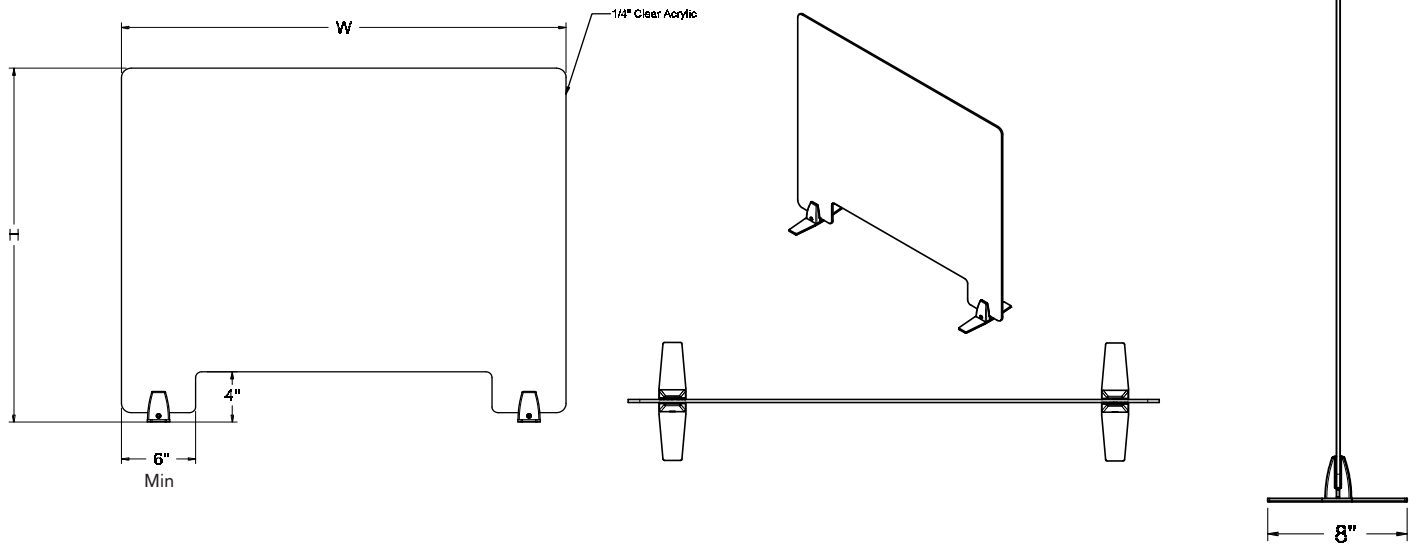

Top Mount (STM)

Top Mount (BTM)

Edge Clamp - Knob (CEK)

- Fast & easy installation and relocation
- Mount along the edge of work surface
- Clamp fits 3/4" to 2" thick tops
- No screwing or drilling into work surface required
- Clamp position on panel is adjustable
- Kits include 2 or 3 Clamps depending on the width of the desk divider

Edge Clamp - Knob (SCEK)

Edge Clamp - Knob (BCEK)

Free Standing Foot (FS)

- Fast & easy installation and relocation
- Stands freely on top of work surface
- Clamp position on panel is adjustable
- No screwing or drilling into work surface required
- A center Pad will be included on units 54" and wider

Free Standing (SFS)

SNEEZE GUARD LAYOUT FOR PANEL WIDTHS OF 23"-54"

SNEEZE GUARD LAYOUT FOR PANEL WIDTHS OF 60"-72"

SNEEZE GUARD LAYOUT FOR PANEL WIDTH OF 73"-90"