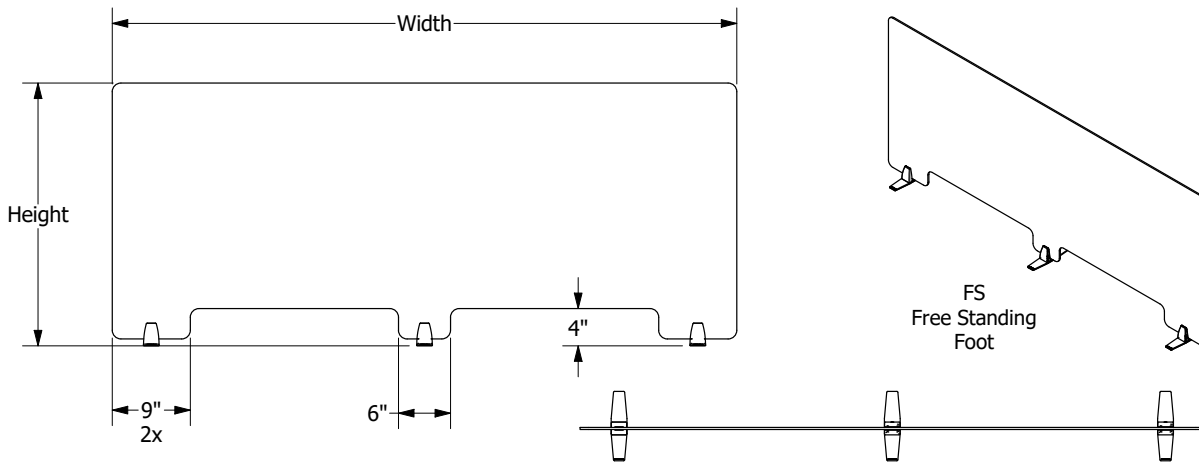

Top Mount (STM)

Top Mount (BTM)

Edge Clamp - Knob (CEK)

- Fast & easy installation and relocation
- Mount along the edge of work surface
- Clamp fits 3/4" to 2" thick tops
- No screwing or drilling into work surface required
- Clamp position on panel is adjustable
- Kits include 2 or 3 Clamps depending on the width of the desk divider

Edge Clamp - Knob (SCEK)

Edge Clamp - Knob (BCEK)

Free Standing Foot (FS)

- Fast & easy installation and relocation
- Stands freely on top of work surface
- Clamp position on panel is adjustable
- No screwing or drilling into work surface required
- A center Pad will be included on units 54" and wider

Free Standing (SFS)

SNEEZE GUARD LAYOUT FOR PANEL WIDTHS OF 23"-54"

SNEEZE GUARD LAYOUT FOR PANEL WIDTHS OF 60"-72"

SNEEZE GUARD LAYOUT FOR PANEL WIDTH OF 73"-90"