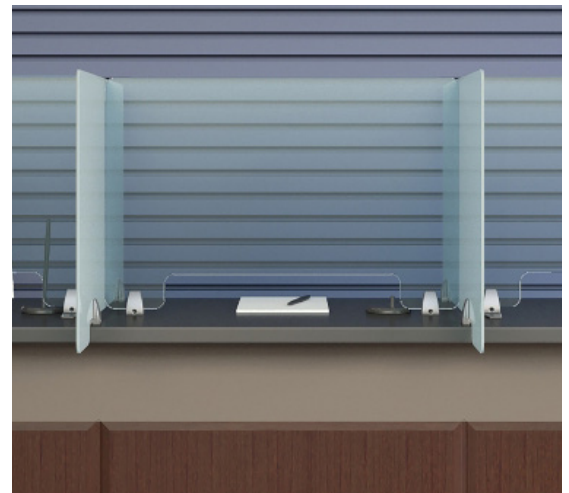

ENCLAVE® SNEEZE GUARD

Price Effective - September 19, 2022

PROTECTIVE BARRIER SHIELDS

Protect employees and customers with our high quality, professionally designed clear acrylic Sneeze Guard panels. Our see-through protective barriers have a smooth edged opening on the bottom for safe document and currency exchange and are available in a variety of widths and heights to shield your entire worksurface.

Sneeze guards can be mounted with free standing feet for a moveable solution or be permanently fixed to your countertop or worksurface. Easy to disinfect and clean, MergeWorks' Sneeze Guards are an effective solution to keep your work environment safe and virus-free.

- Panels are available in several widths and heights for maximum coverage
- Cutout is 4" high and extends the full width of the panel less than 6" from each side
- All acrylic edges are sanded for a smooth finish
- ¼" thick Acrylic is easy to disinfect and clean
- Removable and permanent mounting options available
- Made in the USA
- Customization available – special materials, sizes, shapes and mounting options