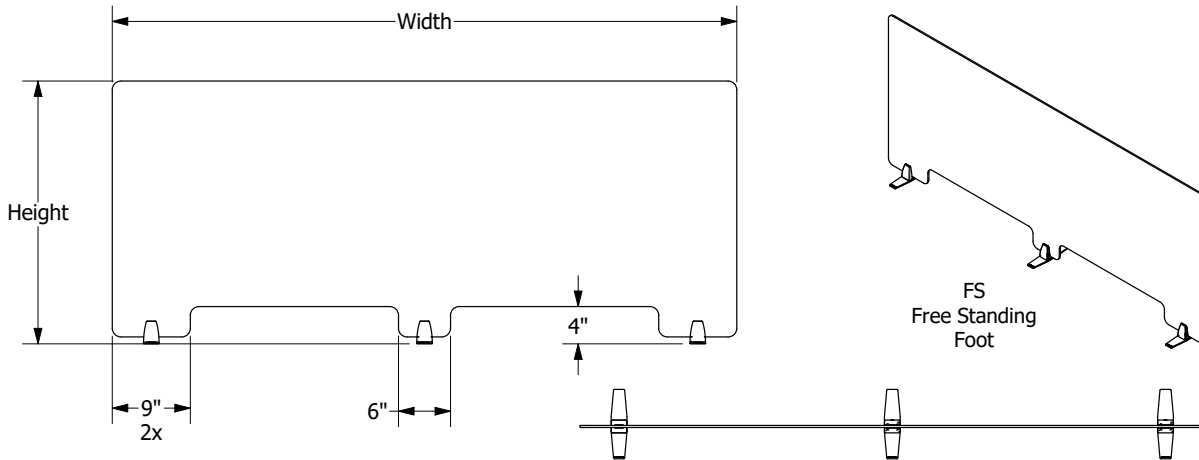

### Free Standing Foot (FS)

- Fast & easy installation and relocation
- Stands freely on top of work surface
- Clamp position on panel is adjustable
- No screwing or drilling into work surface required

Free Standing (SFS)

SNEEZE GUARD LAYOUT FOR PANEL WIDTHS OF 23"-54"

SNEEZE GUARD LAYOUT FOR PANEL WIDTHS OF 60"-72"

SNEEZE GUARD LAYOUT FOR PANEL WIDTH OF 90"