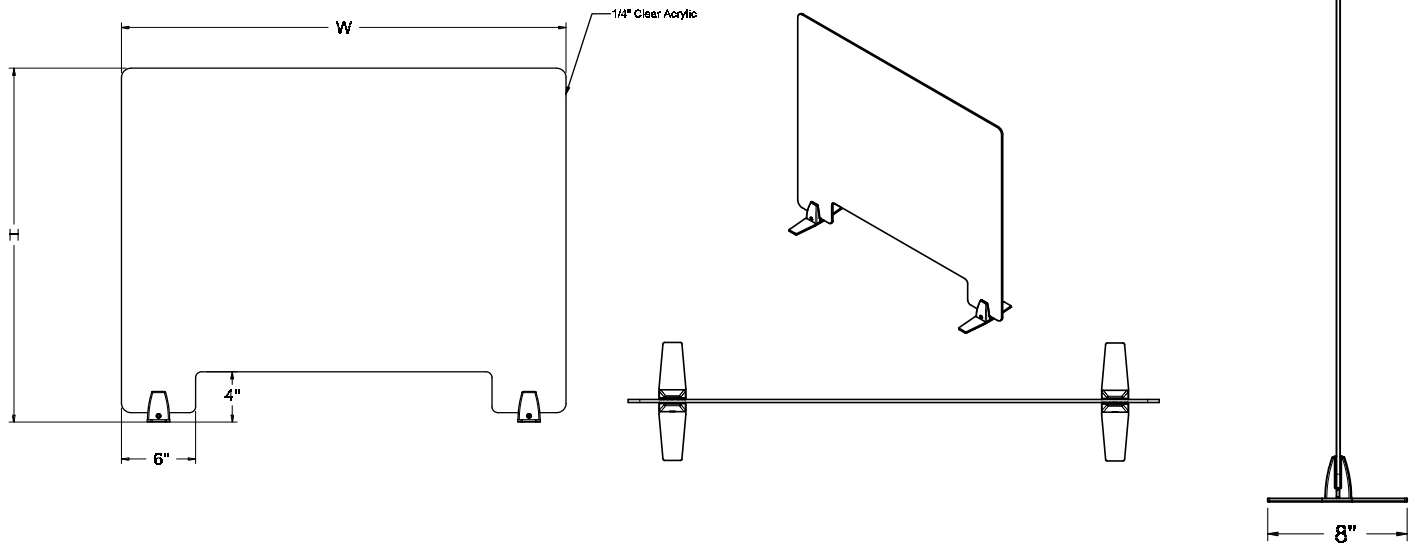

SNEEZE GUARD LAYOUT FOR PANEL WIDTHS OF 23"-54"

SNEEZE GUARD LAYOUT FOR PANEL WIDTHS OF 60"-72"