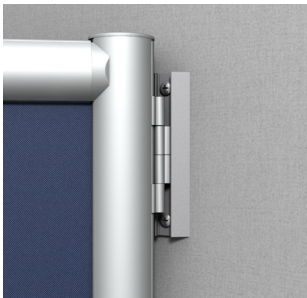

ACCESSORIES - ROOM DIVIDERS

HGEUM
Universal Hinge Kit
Mobile Office Partitions

Universal Hinge Kit	SKU	Price
<ul style="list-style-type: none"> Our Universal Hinge Kit can be used to create a 2-way, 3-way, or 4-way connection Designed for stationary panels up to 78" in height The hinge design allows the angle between the partitions to be freely adjusted Metal construction with a durable anodized finish Kit includes 3 hinges 	HGEUM	\$66

HGEW
Wall Mount Hinge Kit

Wall Mount Hinge Kit	SKU	Price
42" - 72" High Partitions	HGEW3	\$164
78" - 84" High Partitions	HGEW4	\$218
<ul style="list-style-type: none"> Wall Mount Hinges attach one side of your Office Partition to a wall The hinge design provides 180 degrees of adjustment allowing the partition to come off the wall at any angle Includes mounting hardware for sheetrock walls 		