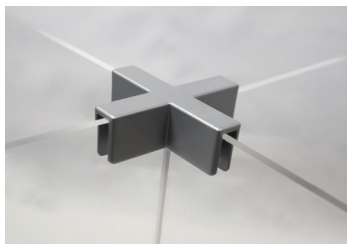

STK-CON-180-SV

\$22

STK-CON-90-SV
90° Acrylic Panel
Connectors

90° Acrylic and EchoScape Panel Connectors

SKU

Price

- 90° Connector
- Use with Enclave and Stackers Clear & Frosted Acrylic, and EchoScape Panels
- Fits 1/8" and 1/4" acrylic; 3/8" (9mm) EchoScape
- Zinc die cast with silver powder coat
- Plastic inserts to protect acrylic
- Inset screws hold connector to acrylic
- Dimensions: 2.1"W x 2.1"D x 1.1"H

STK-CON-90-SV

\$22

STK-CON-3WAY-SV
3-Way Acrylic Panel
Connectors

3-Way Acrylic and EchoScape Panel Connectors

SKU

Price

- 3-Way Connector
- Use with Enclave and Stackers Clear & Frosted Acrylic, and EchoScape Panels
- Fits 1/8" and 1/4" acrylic; 3/8" (9mm) EchoScape
- Zinc die cast with silver powder coat
- Plastic inserts to protect acrylic
- Inset screws hold connector to acrylic
- Dimensions: 3.5"W x 2.1"D x 1.1"H

STK-CON-3WAY-SV

\$27

STK-CON-4WAY-SV
4-Way Acrylic Panel
Connectors

4-Way Acrylic and EchoScape Panel Connectors

SKU

Price

- 4-Way Connector
- Use with Enclave and Stackers Clear & Frosted Acrylic, and EchoScape Panels
- Fits 1/8" and 1/4" acrylic; 3/8" (9mm) EchoScape
- Zinc die cast with silver powder coat
- Plastic inserts to protect acrylic
- Inset screws hold connector to acrylic
- Dimensions: 2.1"W x 3.5"D x 1.1"H

STK-CON-4WAY-SV

\$27

STK-CON-180-CL
Clear Acrylic Straight
Connectors

Clear Acrylic and EchoScape Straight Connectors

SKU

Price

- Straight Connector
- Use with Enclave and Stackers Clear & Frosted Acrylic, and EchoScape Panels
- Fits 1/8" and 1/4" acrylic; 3/8" (9mm) EchoScape
- Made from clear acrylic
- 3" in length
- Attaches on top of panels to connect 2 panels together
- Qty 10 per pack
- Dimensions: 3"W x 0.4"D x 0.75"H