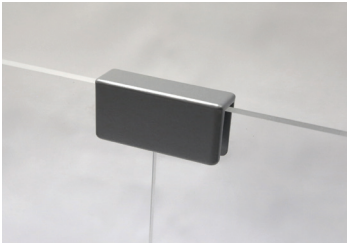

ACCESSORIES

Price Effective - April 14, 2025

ENCLAVE AND STACKER PANEL CONNECTORS

STK-CON-180-SV
Straight Acrylic Panel
Connectors

Straight Acrylic and EchoScape Panel Connectors

SKU

Price

- Straight Connector
- Use with Enclave and Stackers Clear & Frosted Acrylic, and EchoScape Panels
- Fits 1/8" and 1/4" acrylic; 3/8" (9mm) EchoScape
- Zinc die cast with silver powder coat
- Plastic inserts to protect acrylic
- Inset screws hold connector to acrylic
- Dimensions: 2.3"W x 0.7"D x 1.1"H

STK-CON-180-SV

\$22

STK-CON-90-SV
90° Acrylic Panel
Connectors

90° Acrylic and EchoScape Panel Connectors

SKU

Price

- 90° Connector
- Use with Enclave and Stackers Clear & Frosted Acrylic, and EchoScape Panels
- Fits 1/8" and 1/4" acrylic; 3/8" (9mm) EchoScape
- Zinc die cast with silver powder coat
- Plastic inserts to protect acrylic
- Inset screws hold connector to acrylic
- Dimensions: 2.1"W x 2.1"D x 1.1"H

STK-CON-90-SV

\$22

STK-CON-3WAY-SV
3-Way Acrylic Panel
Connectors

3-Way Acrylic and EchoScape Panel Connectors

SKU

Price

- 3-Way Connector
- Use with Enclave and Stackers Clear & Frosted Acrylic, and EchoScape Panels
- Fits 1/8" and 1/4" acrylic; 3/8" (9mm) EchoScape
- Zinc die cast with silver powder coat
- Plastic inserts to protect acrylic
- Inset screws hold connector to acrylic
- Dimensions: 3.5"W x 2.1"D x 1.1"H

STK-CON-4WAY-SV

\$27

STK-CON-180-CL
Clear Acrylic Straight
Connectors

Clear Acrylic and EchoScape Straight Connectors

SKU

Price

- Straight Connector
- Use with Enclave and Stackers Clear & Frosted Acrylic, and EchoScape Panels
- Fits 1/8" and 1/4" acrylic; 3/8" (9mm) EchoScape
- Made from clear acrylic
- 3" in length
- Attaches on top of panels to connect 2 panels together
- Qty 10 per pack
- Dimensions: 3"W x 0.4"D x 0.75"H