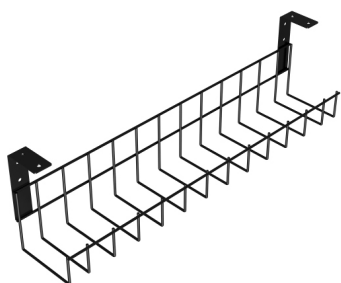

STK-CON-4WAY-SV
4-Way Acrylic Panel
Connectors

4-Way Acrylic Panel Connectors	SKU	Price
<ul style="list-style-type: none"> ▪ 4-Way Connector ▪ Use with Enclave and Stackers Clear and Frosted Acrylic Panels ▪ Fits 1/8" and 1/4" acrylic ▪ Zinc die cast with silver powder coat ▪ Plastic inserts to protect acrylic ▪ Inset screws hold connector to acrylic ▪ Dimensions: 2.1"W x 3.5"D x 1.1"H 	STK-CON-4WAY-SV	\$27

STK-CON-180-CL
Clear Acrylic Straight
Connectors

Clear Acrylic Straight Connectors	SKU	Price
<ul style="list-style-type: none"> ▪ Straight Connector ▪ Use with Enclave and Stackers Clear and Frosted Acrylic Panels ▪ Fits 1/8" and 1/4" acrylic ▪ Made from clear acrylic ▪ 3" in length ▪ Attaches on top of panels to connect 2 panels together ▪ Qty 10 per pack ▪ Dimensions: 3"W x 0.4"D x 0.75"H 	STK-CON-180-CL	\$44 (Qty 10)

SKU

P311W-C

Price

\$239

PS-A60W-10
6-Outlet White Power Strip

6-Outlet White Power Strip

- 6 Power Outlets – 125V/16A/60HZ
- UL Certified
- Lighted Rocker Switch
- 10-Foot Cord
- Quick ship – 48 hours/Free shipping

SKU

PS-A60W-10

Price

\$60

WM-A24B
Under Desk Wire Tray
Cable Management

Under Desk Wire Tray Cable Management

- Safely organize loose wires, cables, and power strips for a clean and clutter-free work environment
- Wire basket tray can be used under desks, tables, or on walls
- Sturdy powder-coated steel, available in silver, black and white
- Steel installation brackets with pre-drilled holes for easy assembly under desks or on walls
- Mounting hardware included
- Dimensions: 23.6" L x 4.1" W x 6.5" D
- Quick ship – 48 hours / Free shipping