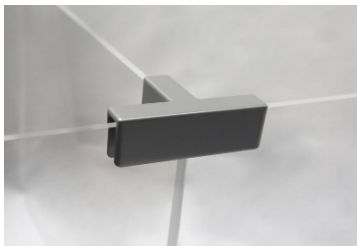

ACCESSORIES

ENCLAVE AND STACKER PANEL CONNECTORS

Price Effective - September 19, 2022

STK-CON-180-SV
Straight Acrylic Panel
Connectors

Straight Acrylic Panel Connectors	SKU	Price
<ul style="list-style-type: none"> ▪ Straight Connector ▪ Use with Enclave and Stackers Clear and Frosted Acrylic Panels ▪ Fits 1/8" and 1/4" acrylic ▪ Zinc die cast with silver powder coat ▪ Plastic inserts to protect acrylic ▪ Inset screws hold connector to acrylic ▪ Dimensions: 2.3"W x 0.7"D x 1.1"H 	STK-CON-180-SV	\$22

STK-CON-90-SV
90° Acrylic Panel
Connectors

90° Acrylic Panel Connectors	SKU	Price
<ul style="list-style-type: none"> ▪ 90° Connector ▪ Use with Enclave and Stackers Clear and Frosted Acrylic Panels ▪ Fits 1/8" and 1/4" acrylic ▪ Zinc die cast with silver powder coat ▪ Plastic inserts to protect acrylic ▪ Inset screws hold connector to acrylic ▪ Dimensions: 2.1"W x 2.1"D x 1.1"H 	STK-CON-90-SV	\$22

STK-CON-3WAY-SV
3-Way Acrylic Panel
Connectors

3-Way Acrylic Panel Connectors	SKU	Price
<ul style="list-style-type: none"> ▪ 3-Way Connector ▪ Use with Enclave and Stackers Clear and Frosted Acrylic Panels ▪ Fits 1/8" and 1/4" acrylic ▪ Zinc die cast with silver powder coat ▪ Plastic inserts to protect acrylic ▪ Inset screws hold connector to acrylic ▪ Dimensions: 3.5"W x 2.1"D x 1.1"H 	STK-CON-3WAY-SV	\$27

STK-CON-180-CL
Clear Acrylic Straight
Connectors

Clear Acrylic Straight Connectors	SKU	Price
<ul style="list-style-type: none"> ▪ Straight Connector ▪ Use with Enclave and Stackers Clear and Frosted Acrylic Panels ▪ Fits 1/8" and 1/4" acrylic ▪ Made from clear acrylic ▪ 3" in length ▪ Attaches on top of panels to connect 2 panels together ▪ Qty 10 per pack ▪ Dimensions: 3"W x 0.4"D x 0.75"H 	STK-CON-180-CL	\$44 (Qty 10)