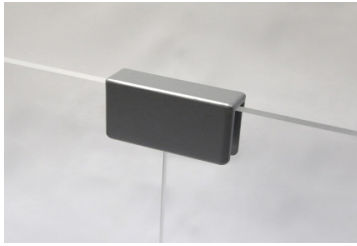

ACCESSORIES

ENCLAVE AND STACKER PANEL CONNECTORS

Price Effective - September 19, 2022

STK-CON-180-SV
Straight Acrylic Panel
Connectors

Straight Acrylic Panel Connectors	SKU	Price
<ul style="list-style-type: none"> ▪ Straight Connector ▪ Use with Enclave and Stackers Clear and Frosted Acrylic Panels ▪ Fits 1/8" and 1/4" acrylic ▪ Zinc die cast with silver powder coat ▪ Plastic inserts to protect acrylic ▪ Inset screws hold connector to acrylic ▪ Dimensions: 2.3"W x 0.7"D x 1.1"H 	STK-CON-180-SV	\$22

STK-CON-90-SV
90° Acrylic Panel
Connectors

90° Acrylic Panel Connectors	SKU	Price
<ul style="list-style-type: none"> ▪ 90° Connector ▪ Use with Enclave and Stackers Clear and Frosted Acrylic Panels ▪ Fits 1/8" and 1/4" acrylic ▪ Zinc die cast with silver powder coat ▪ Plastic inserts to protect acrylic ▪ Inset screws hold connector to acrylic ▪ Dimensions: 2.1"W x 2.1"D x 1.1"H 	STK-CON-90-SV	\$22

STK-CON-3WAY-SV
3-Way Acrylic Panel
Connectors

3-Way Acrylic Panel Connectors	SKU	Price
<ul style="list-style-type: none"> ▪ 3-Way Connector ▪ Use with Enclave and Stackers Clear and Frosted Acrylic Panels ▪ Fits 1/8" and 1/4" acrylic ▪ Zinc die cast with silver powder coat ▪ Plastic inserts to protect acrylic ▪ Inset screws hold connector to acrylic ▪ Dimensions: 3.5"W x 2.1"D x 1.1"H 	STK-CON-3WAY-SV	\$27

STK-CON-180-CL
Clear Acrylic Straight
Connectors

Clear Acrylic Straight Connectors	SKU	Price
<ul style="list-style-type: none"> ▪ Straight Connector ▪ Use with Enclave and Stackers Clear and Frosted Acrylic Panels ▪ Fits 1/8" and 1/4" acrylic ▪ Made from clear acrylic ▪ 3" in length ▪ Attaches on top of panels to connect 2 panels together ▪ Qty 10 per pack ▪ Dimensions: 3"W x 0.4"D x 0.75"H 	STK-CON-180-CL	\$44 (Qty 10)