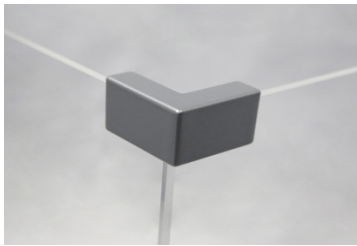

ACCESSORIES

ENCLAVE AND STACKER PANEL CONNECTORS

Price Effective - September 19, 2022

STK-CON-180-SV
Straight Acrylic Panel
Connectors

Straight Acrylic Panel Connectors	SKU	Price
<ul style="list-style-type: none"> ▪ Straight Connector ▪ Use with Enclave and Stackers Clear and Frosted Acrylic Panels ▪ Fits 1/8" and 1/4" acrylic ▪ Zinc die cast with silver powder coat ▪ Plastic inserts to protect acrylic ▪ Inset screws hold connector to acrylic ▪ Dimensions: 2.3"W x 0.7"D x 1.1"H 	STK-CON-180-SV	\$22

STK-CON-90-SV
90° Acrylic Panel
Connectors

90° Acrylic Panel Connectors	SKU	Price
<ul style="list-style-type: none"> ▪ 90° Connector ▪ Use with Enclave and Stackers Clear and Frosted Acrylic Panels ▪ Fits 1/8" and 1/4" acrylic ▪ Zinc die cast with silver powder coat ▪ Plastic inserts to protect acrylic ▪ Inset screws hold connector to acrylic ▪ Dimensions: 2.1"W x 2.1"D x 1.1"H 	STK-CON-90-SV	\$22

STK-CON-3WAY-SV
3-Way Acrylic Panel
Connectors

3-Way Acrylic Panel Connectors	SKU	Price
<ul style="list-style-type: none"> ▪ 3-Way Connector ▪ Use with Enclave and Stackers Clear and Frosted Acrylic Panels ▪ Fits 1/8" and 1/4" acrylic ▪ Zinc die cast with silver powder coat ▪ Plastic inserts to protect acrylic ▪ Inset screws hold connector to acrylic ▪ Dimensions: 3.5"W x 2.1"D x 1.1"H 	STK-CON-3WAY-SV	\$27

STK-CON-180-CL
Clear Acrylic Straight
Connectors

Clear Acrylic Straight Connectors	SKU	Price
<ul style="list-style-type: none"> ▪ Straight Connector ▪ Use with Enclave and Stackers Clear and Frosted Acrylic Panels ▪ Fits 1/8" and 1/4" acrylic ▪ Made from clear acrylic ▪ 3" in length ▪ Attaches on top of panels to connect 2 panels together ▪ Qty 10 per pack ▪ Dimensions: 3"W x 0.4"D x 0.75"H 	STK-CON-180-CL	\$44 (Qty 10)