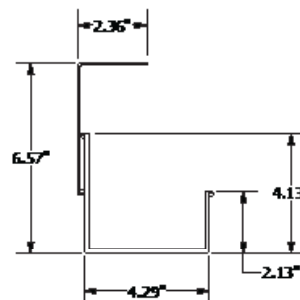

ACCESSORIES - POWER, DATA AND CABLE MANAGEMENT

PowerUP™ Clamp-On Power Dock

- 3-AC Outlets, NEMA5-15R
- 1-USB-A: 5V/2.4A
- 1-USB-C: 5V/9V/12V/15V/20V (PD3.0)
- 1-Surge LED indicator
- 15A, 125V
- Surge Protections, 510 Joules
- 9-FT Power Cord
- DC Output 30W max
- Top bracket to hold phone or tablet
- Clamp mount fits table or desk
- Clamp dimensions 4"W x 5/8"H x 5/8"L

SKU

P311W-C

Price

$239

6-Outlet White Power Strip

- 6 Power Outlets – 125V/16A/60HZ
- UL Certified
- Lighted Rocker Switch
- 10-Foot Cord
- Quick ship – 48 hours/Free shipping

SKU

PS-A60W-10

Price

$60

Under Desk Wire Tray Cable Management

- Safely organize loose wires, cables, and power strips for a clean and clutter-free work environment
- Wire basket tray can be used under desks, tables, or on walls
- Sturdy powder-coated steel, available in silver, black and white
- Steel installation brackets with pre-drilled holes for easy assembly under desks or on walls
- Mounting hardware included
- Dimensions: 23.6" L x 4.1" W x 6.5" D
- Quick ship – 48 hours / Free shipping

SKU

WM-A24W- White

Price

$75

WM-A24S- Silver

$75

WM-A24B- Black

$75