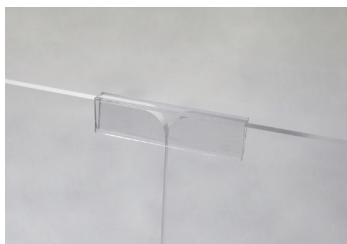

ACCESSORIES

Price Effective - April 14, 2025

ENCLAVE AND STACKER PANEL CONNECTORS

STK-CON-180-SV
Straight Acrylic Panel
Connectors

Straight Acrylic and EchoScape Panel Connectors

SKU

Price

- Straight Connector
- Use with Enclave and Stackers Clear & Frosted Acrylic, and EchoScape Panels
- Fits 1/8" and 1/4" acrylic; 3/8" (9mm) EchoScape
- Zinc die cast with silver powder coat
- Plastic inserts to protect acrylic
- Inset screws hold connector to acrylic
- Dimensions: 2.3"W x 0.7"D x 1.1"H

STK-CON-90-SV

\$22

STK-CON-3WAY-SV
3-Way Acrylic Panel
Connectors

3-Way Acrylic and EchoScape Panel Connectors

SKU

Price

- 3-Way Connector
- Use with Enclave and Stackers Clear & Frosted Acrylic, and EchoScape Panels
- Fits 1/8" and 1/4" acrylic; 3/8" (9mm) EchoScape
- Zinc die cast with silver powder coat
- Plastic inserts to protect acrylic
- Inset screws hold connector to acrylic
- Dimensions: 3.5"W x 2.1"D x 1.1"H

STK-CON-3WAY-SV

\$27

STK-CON-4WAY-SV
4-Way Acrylic Panel
Connectors

4-Way Acrylic and EchoScape Panel Connectors

SKU

Price

- 4-Way Connector
- Use with Enclave and Stackers Clear & Frosted Acrylic, and EchoScape Panels
- Fits 1/8" and 1/4" acrylic; 3/8" (9mm) EchoScape
- Zinc die cast with silver powder coat
- Plastic inserts to protect acrylic
- Inset screws hold connector to acrylic
- Dimensions: 2.1"W x 3.5"D x 1.1"H

STK-CON-4WAY-SV

\$27

STK-CON-180-CL
Clear Acrylic Straight
Connectors

Clear Acrylic and EchoScape Straight Connectors

SKU

Price

- Straight Connector
- Use with Enclave and Stackers Clear & Frosted Acrylic, and EchoScape Panels
- Fits 1/8" and 1/4" acrylic; 3/8" (9mm) EchoScape
- Made from clear acrylic
- 3" in length
- Attaches on top of panels to connect 2 panels together
- Qty 10 per pack
- Dimensions: 3"W x 0.4"D x 0.75"H