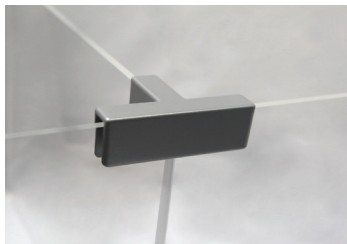

ACCESSORIES

Price Effective - April 14, 2025

ENCLAVE AND STACKER PANEL CONNECTORS

STK-CON-180-SV
Straight Acrylic Panel
Connectors

Straight Acrylic and EchoScape Panel Connectors

SKU

Price

- Straight Connector
- Use with Enclave and Stackers Clear & Frosted Acrylic, and EchoScape Panels
- Fits 1/8" and 1/4" acrylic; 3/8" (9mm) EchoScape
- Zinc die cast with silver powder coat
- Plastic inserts to protect acrylic
- Inset screws hold connector to acrylic
- Dimensions: 2.3"W x 0.7"D x 1.1"H

STK-CON-180-SV

\$22

STK-CON-90-SV
90° Acrylic Panel
Connectors

90° Acrylic and EchoScape Panel Connectors

SKU

Price

- 90° Connector
- Use with Enclave and Stackers Clear & Frosted Acrylic, and EchoScape Panels
- Fits 1/8" and 1/4" acrylic; 3/8" (9mm) EchoScape
- Zinc die cast with silver powder coat
- Plastic inserts to protect acrylic
- Inset screws hold connector to acrylic
- Dimensions: 2.1"W x 2.1"D x 1.1"H

STK-CON-90-SV

\$22

STK-CON-3WAY-SV
3-Way Acrylic Panel
Connectors

3-Way Acrylic and EchoScape Panel Connectors

SKU

Price

- 3-Way Connector
- Use with Enclave and Stackers Clear & Frosted Acrylic, and EchoScape Panels
- Fits 1/8" and 1/4" acrylic; 3/8" (9mm) EchoScape
- Zinc die cast with silver powder coat
- Plastic inserts to protect acrylic
- Inset screws hold connector to acrylic
- Dimensions: 3.5"W x 2.1"D x 1.1"H

STK-CON-4WAY-SV

\$27

STK-CON-180-CL
Clear Acrylic Straight
Connectors

Clear Acrylic and EchoScape Straight Connectors

SKU

Price

- Straight Connector
- Use with Enclave and Stackers Clear & Frosted Acrylic, and EchoScape Panels
- Fits 1/8" and 1/4" acrylic; 3/8" (9mm) EchoScape
- Made from clear acrylic
- 3" in length
- Attaches on top of panels to connect 2 panels together
- Qty 10 per pack
- Dimensions: 3"W x 0.4"D x 0.75"H