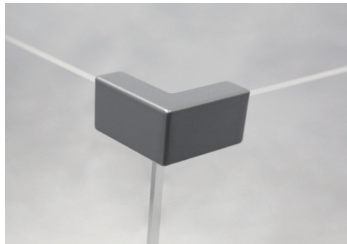

ACCESSORIES

Price Effective - April 14, 2025

ENCLAVE AND STACKER PANEL CONNECTORS

STK-CON-180-SV
Straight Acrylic Panel
Connectors

Straight Acrylic and EchoScape Panel Connectors

SKU

Price

- Straight Connector
- Use with Enclave and Stackers Clear & Frosted Acrylic, and EchoScape Panels
- Fits 1/8" and 1/4" acrylic; 3/8" (9mm) EchoScape
- Zinc die cast with silver powder coat
- Plastic inserts to protect acrylic
- Inset screws hold connector to acrylic
- Dimensions: 2.3"W x 0.7"D x 1.1"H

STK-CON-180-SV

\$22

STK-CON-90-SV
90° Acrylic Panel
Connectors

90° Acrylic and EchoScape Panel Connectors

SKU

Price

- 90° Connector
- Use with Enclave and Stackers Clear & Frosted Acrylic, and EchoScape Panels
- Fits 1/8" and 1/4" acrylic; 3/8" (9mm) EchoScape
- Zinc die cast with silver powder coat
- Plastic inserts to protect acrylic
- Inset screws hold connector to acrylic
- Dimensions: 2.1"W x 2.1"D x 1.1"H

STK-CON-90-SV

\$22

STK-CON-3WAY-SV
3-Way Acrylic Panel
Connectors

3-Way Acrylic and EchoScape Panel Connectors

SKU

Price

- 3-Way Connector
- Use with Enclave and Stackers Clear & Frosted Acrylic, and EchoScape Panels
- Fits 1/8" and 1/4" acrylic; 3/8" (9mm) EchoScape
- Zinc die cast with silver powder coat
- Plastic inserts to protect acrylic
- Inset screws hold connector to acrylic
- Dimensions: 3.5"W x 2.1"D x 1.1"H

STK-CON-4WAY-SV

\$27

STK-CON-180-CL
Clear Acrylic Straight
Connectors

Clear Acrylic and EchoScape Straight Connectors

SKU

Price

- Straight Connector
- Use with Enclave and Stackers Clear & Frosted Acrylic, and EchoScape Panels
- Fits 1/8" and 1/4" acrylic; 3/8" (9mm) EchoScape
- Made from clear acrylic
- 3" in length
- Attaches on top of panels to connect 2 panels together
- Qty 10 per pack
- Dimensions: 3"W x 0.4"D x 0.75"H