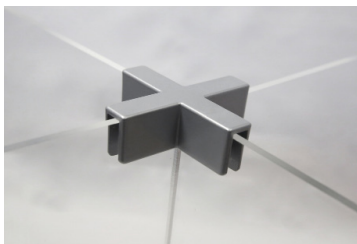

ACCESSORIES

ENCLAVE AND STACKER PANEL CONNECTORS

Price Effective - September 19, 2022

STK-CON-180-SV
Straight Acrylic Panel
Connectors

Straight Acrylic Panel Connectors	SKU	Price
<ul style="list-style-type: none"> ▪ Straight Connector ▪ Use with Enclave and Stackers Clear and Frosted Acrylic Panels ▪ Fits 1/8" and 1/4" acrylic ▪ Zinc die cast with silver powder coat ▪ Plastic inserts to protect acrylic ▪ Inset screws hold connector to acrylic ▪ Dimensions: 2.3"W x 0.7"D x 1.1"H 	STK-CON-180-SV	\$22

STK-CON-90-SV
90° Acrylic Panel
Connectors

90° Acrylic Panel Connectors	SKU	Price
<ul style="list-style-type: none"> ▪ 90° Connector ▪ Use with Enclave and Stackers Clear and Frosted Acrylic Panels ▪ Fits 1/8" and 1/4" acrylic ▪ Zinc die cast with silver powder coat ▪ Plastic inserts to protect acrylic ▪ Inset screws hold connector to acrylic ▪ Dimensions: 2.1"W x 2.1"D x 1.1"H 	STK-CON-90-SV	\$22

STK-CON-3WAY-SV
3-Way Acrylic Panel
Connectors

3-Way Acrylic Panel Connectors	SKU	Price
<ul style="list-style-type: none"> ▪ 3-Way Connector ▪ Use with Enclave and Stackers Clear and Frosted Acrylic Panels ▪ Fits 1/8" and 1/4" acrylic ▪ Zinc die cast with silver powder coat ▪ Plastic inserts to protect acrylic ▪ Inset screws hold connector to acrylic ▪ Dimensions: 3.5"W x 2.1"D x 1.1"H 	STK-CON-3WAY-SV	\$27

STK-CON-180-CL
Clear Acrylic Straight
Connectors

Clear Acrylic Straight Connectors	SKU	Price
<ul style="list-style-type: none"> ▪ Straight Connector ▪ Use with Enclave and Stackers Clear and Frosted Acrylic Panels ▪ Fits 1/8" and 1/4" acrylic ▪ Made from clear acrylic ▪ 3" in length ▪ Attaches on top of panels to connect 2 panels together ▪ Qty 10 per pack ▪ Dimensions: 3"W x 0.4"D x 0.75"H 	STK-CON-180-CL	\$44 (Qty 10)