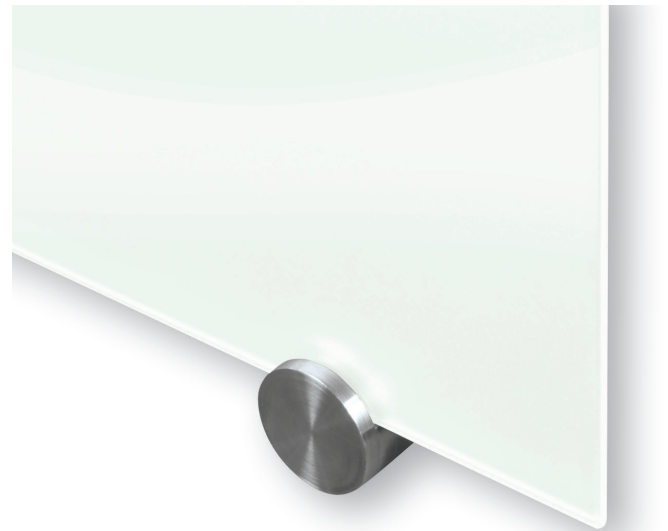

Stainless Steel silver
mounting standoffs