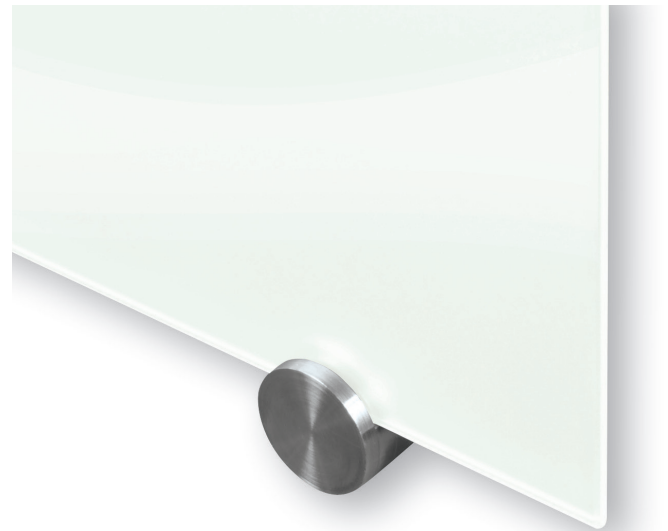

Magnetic Porcelain Steel Dry Erase

- Framework is constructed using reinforced aluminum extrusion
- All metal parts are anodized, or powder coated for an aesthetic and durable finish
- Dry Erase writing surface made from high-quality durable porcelain backed with magnetic steel
- Hanging hardware included
- Slatwall Accessories available

Glass Whiteboard Dry Erase

- Tempered safety glass for use in any environment
- Easily cleans without ghosting or staining
- Accepts rare earth magnets
- Stainless steel silver finish mounting standoffs included
- Compatible with any dry/wet erase markers
- Aluminum accessory tray and set of magnets included

NOTE:
All pricing in USD

Accessories Available for Magnetic Porcelain Framed Whiteboard (Sold Separately)	SKU	Price
Flip Chart Clip Set (quantity 2)	FCC	\$30
Marker Tray - Rail Series	S-WBTR	\$65
Letter Tray - Rail Series	S-LTT	\$50
Legal Tray - Rail Series	S-LGT	\$55
Accessory Tray - Rail Series	S-AT	\$40
Pen Cup - Rail Series	S-PC	\$25

WALL MOUNTED GLASS WHITEBOARD

WALL MOUNTED WHITEBOARD (Model WGM)

WGM

Width	Height	Weight (lbs)	Magnetic Glass board
48"	36"	41	\$450
71"	48"	79	\$928
95"	48"	104	\$1,185

NOTE:

All pricing in USD

Stainless Steel silver
mounting standoffs