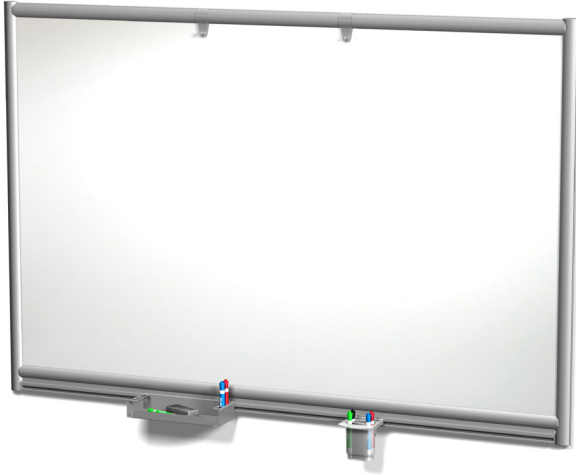

WALL MOUNTED WHITEBOARDS

Price Effective - January 1, 2021

MAGNETIC GLASS WHITEBOARD

Collaborate, communicate and create with our sleek frameless Magnetic White Glass board. Mounted with stainless steel standoffs, this tempered safety glass is durable and long lasting in any environment.

Resistant to scratches, dents, staining and ghosting, this glass board doubles as a magnetic bulletin board when using rare earth magnets.

MAGNETIC PORCELAIN STEEL

Share ideas and capture creativity with our multifunctional wall mounted magnetic porcelain dry erase boards. Built to last, Wall Mounted Magnetic Porcelain dry erase boards are fabricated with durable porcelain and backed with steel. Resistant to scratches, dents, staining and ghosting, this board doubles as a magnetic bulletin board. Framed with aluminum extrusion and a built-in accessory rail, our wall mounting magnetic whiteboards are essential to any collaborative space.

Magnetic Porcelain Steel Dry Erase

- Framework is constructed using reinforced aluminum extrusion
- All metal parts are anodized, or powder coated for an aesthetic and durable finish
- Dry Erase writing surface made from high-quality durable porcelain backed with magnetic steel
- Hanging hardware included
- Slatwall Accessories available

Glass Whiteboard Dry Erase

- Tempered safety glass for use in any environment
- Easily cleans without ghosting or staining
- Accepts rare earth magnets
- Stainless steel silver finish mounting standoffs included
- Compatible with any dry/wet erase markers
- Aluminum accessory tray and set of magnets included