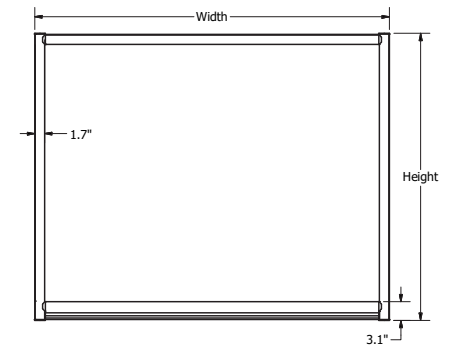

Step 3:
Choose your Frame Color (WWB only)

20

—

Step 4:
Choose your Core Material

MWB

MAGNETIC WHITEBOARD

Model	Fixed Sizes (WWB only)	Fixed Sizes (WGM only)	Frame Color (WWB only)	Core Material
WWB Wall Mounted Porcelain Steel Whiteboard	36" w x 24" h 48" w x 36" h	48" w x 36" h 71" w x 48" h	AA Satin Aluminum BK Black	MWB All Magnetic Whiteboard (WWB only) WG White Glass (WGM only)
WGM Wall Mounted Magnetic Glass Whiteboard	60" w x 48" h 72" w x 48" h	95" w x 48" h		

WALL MOUNTED MAGNETIC PORCELAIN WHITEBOARD

MWB			
Width	Height	Weight (lbs)	Porcelain Steel Whiteboard
36"	24"	23	\$580
48"	36"	44	\$800
60"	48"	70	\$1,125
72"	48"	84	\$1,290

WALL MOUNTED WHITEBOARD
(Model WWB)

NOTE:
All pricing in USD

Accessories Available for Magnetic Porcelain Framed Whiteboard (Sold Separately)	SKU	Price
Flip Chart Clip Set (quantity 2)	FCC	\$30
Marker Tray - Rail Series	S-WBTR	\$65
Letter Tray - Rail Series	S-LTT	\$50
Legal Tray - Rail Series	S-LGT	\$55
Accessory Tray - Rail Series	S-AT	\$40
Pen Cup - Rail Series	S-PC	\$25

WALL MOUNTED GLASS WHITEBOARD

WALL MOUNTED WHITEBOARD (Model WGM)

WGM

Width	Height	Weight (lbs)	Magnetic Glass board
48"	36"	41	\$450
71"	48"	79	\$928
95"	48"	104	\$1,185

NOTE:

All pricing in USD

Stainless Steel silver
mounting standoffs