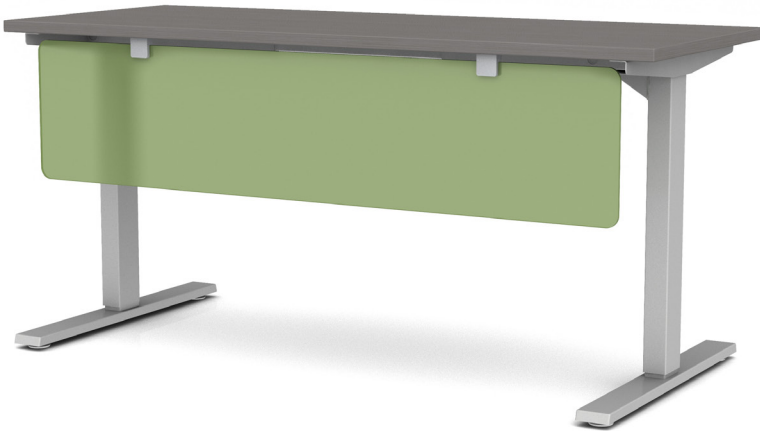

MODESTY PANEL

DESK PRIVACY

Feel relaxed in your space. Merge Works' modesty panels mount securely to the underside of your desk or table, providing privacy in your workspace.

Customized to fit your worksurface, and easy to install, modesty panels are available in Frosted Acrylic and EchoScape™ 3/8" (9mm).

- Frosted Acrylic 0.25" thick with smooth, polished edges
- EchoScape™ - 3/8" (9mm) – sustainable, recycled, and lightweight
- Multiple panel configurations to fit your workstation
- Durable mounting hardware
- Mounting hardware includes safety mechanism to keep panel secure
- Mounting holes are located 6-inches from the outside edge of the panel
- An additional center hole is added for panels 60 inches or wider
- Made in the USA