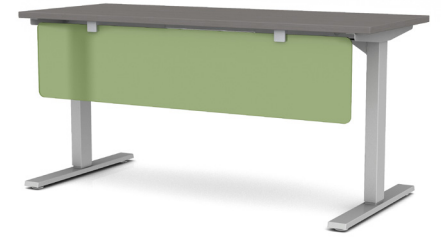

MODESTY PANEL - COLORED FROSTED ACRYLIC

MOD-A1_

Width	Height	Price	Number of Clamps	Weight (lbs)
24"	12"	$193	2	3
24"	16"	$233	2	4
24"	18"	$263	2	5
30"	12"	$233	2	4
30"	16"	$283	2	5
30"	18"	$308	2	6
36"	12"	$263	2	5
36"	16"	$343	2	6
36"	18"	$433	2	7
42"	12"	$308	2	5
42"	16"	$383	2	7
42"	18"	$443	2	8
48"	12"	$318	2	6
48"	16"	$388	2	8
48"	18"	$448	2	9
54"	12"	$488	2	7
54"	16"	$618	2	9
54"	18"	$863	2	10
60"	12"	$512	3	8
60"	16"	$642	3	10
60"	18"	$887	3	11
66"	12"	$512	3	8
66"	16"	$647	3	11
66"	18"	$897	3	12
72"	12"	$522	3	9
72"	16"	$652	3	12
72"	18"	$902	3	13

MODESTY PANEL Colored Frosted Acrylic (A1_)

Shown with Square Mount (SQ)