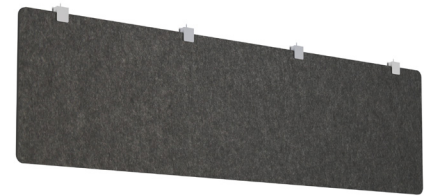

MODESTY PANEL - ECHOSCAPE™ 3/8" (9MM)

MOD-P1_

Width	Height	Price	Number of Clamps	Weight (lbs)
24"	12"	$123	2	3
24"	16"	$133	2	4
24"	18"	$143	2	5
30"	12"	$128	2	4
30"	16"	$143	2	5
30"	18"	$158	2	6
36"	12"	$143	2	5
36"	16"	$158	2	6
36"	18"	$173	2	7
42"	12"	$153	2	5
42"	16"	$168	2	7
42"	18"	$183	2	8
48"	12"	$178	2	6
48"	16"	$203	2	8
48"	18"	$243	2	9
54"	12"	$188	2	7
54"	16"	$213	2	9
54"	18"	$248	2	10
60"	12"	$212	3	8
60"	16"	$237	3	10
60"	18"	$277	3	11
66"	12"	$217	3	8
66"	16"	$247	3	11
66"	18"	$282	3	12
72"	12"	$232	3	9
72"	16"	$262	3	12
72"	18"	$302	3	13

MODESTY PANEL EchoScape™ 3/8" (9mm) (P1_)

Shown with Square Mount (SQ)

NOTE:

All pricing in USD

Sound Absorbent - EchoScape™ 3/8" (9mm) is rated at .85 NRC

Eco-Friendly - EchoScape™ is made from 60% post-consumer reclaimed plastic water bottles, is VOC-free, and 100% recyclable

SQUARE MOUNT (SQ)