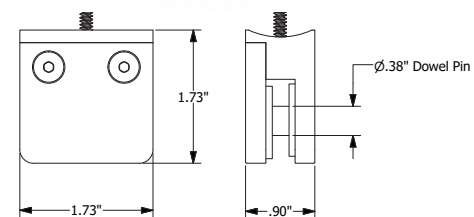

Acrylic is frosted on both sides of panel

MODESTY PANEL - ECHOSCAPE™ 3/8" (9MM)

MOD-P1_

Width	Height	Price	Number of Clamps	Weight (lbs)
24"	12"	\$123	2	3
24"	16"	\$133	2	4
24"	18"	\$143	2	5
30"	12"	\$128	2	4
30"	16"	\$143	2	5
30"	18"	\$158	2	6
36"	12"	\$143	2	5
36"	16"	\$158	2	6
36"	18"	\$173	2	7
42"	12"	\$153	2	5
42"	16"	\$168	2	7
42"	18"	\$183	2	8
48"	12"	\$178	2	6
48"	16"	\$203	2	8
48"	18"	\$243	2	9
54"	12"	\$188	2	7
54"	16"	\$213	2	9
54"	18"	\$248	2	10
60"	12"	\$212	3	8
60"	16"	\$237	3	10
60"	18"	\$277	3	11
66"	12"	\$217	3	8
66"	16"	\$247	3	11
66"	18"	\$282	3	12
72"	12"	\$232	3	9
72"	16"	\$262	3	12
72"	18"	\$302	3	13