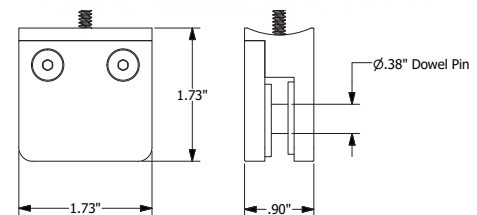

SQUARE MOUNT (SQ)