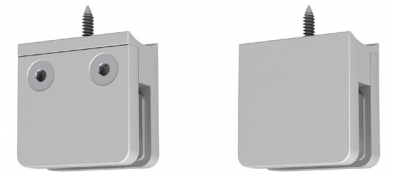

SQUARE MOUNT (SQ)