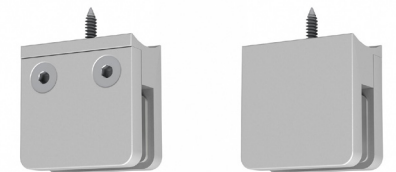

SQUARE MOUNT (SQ)